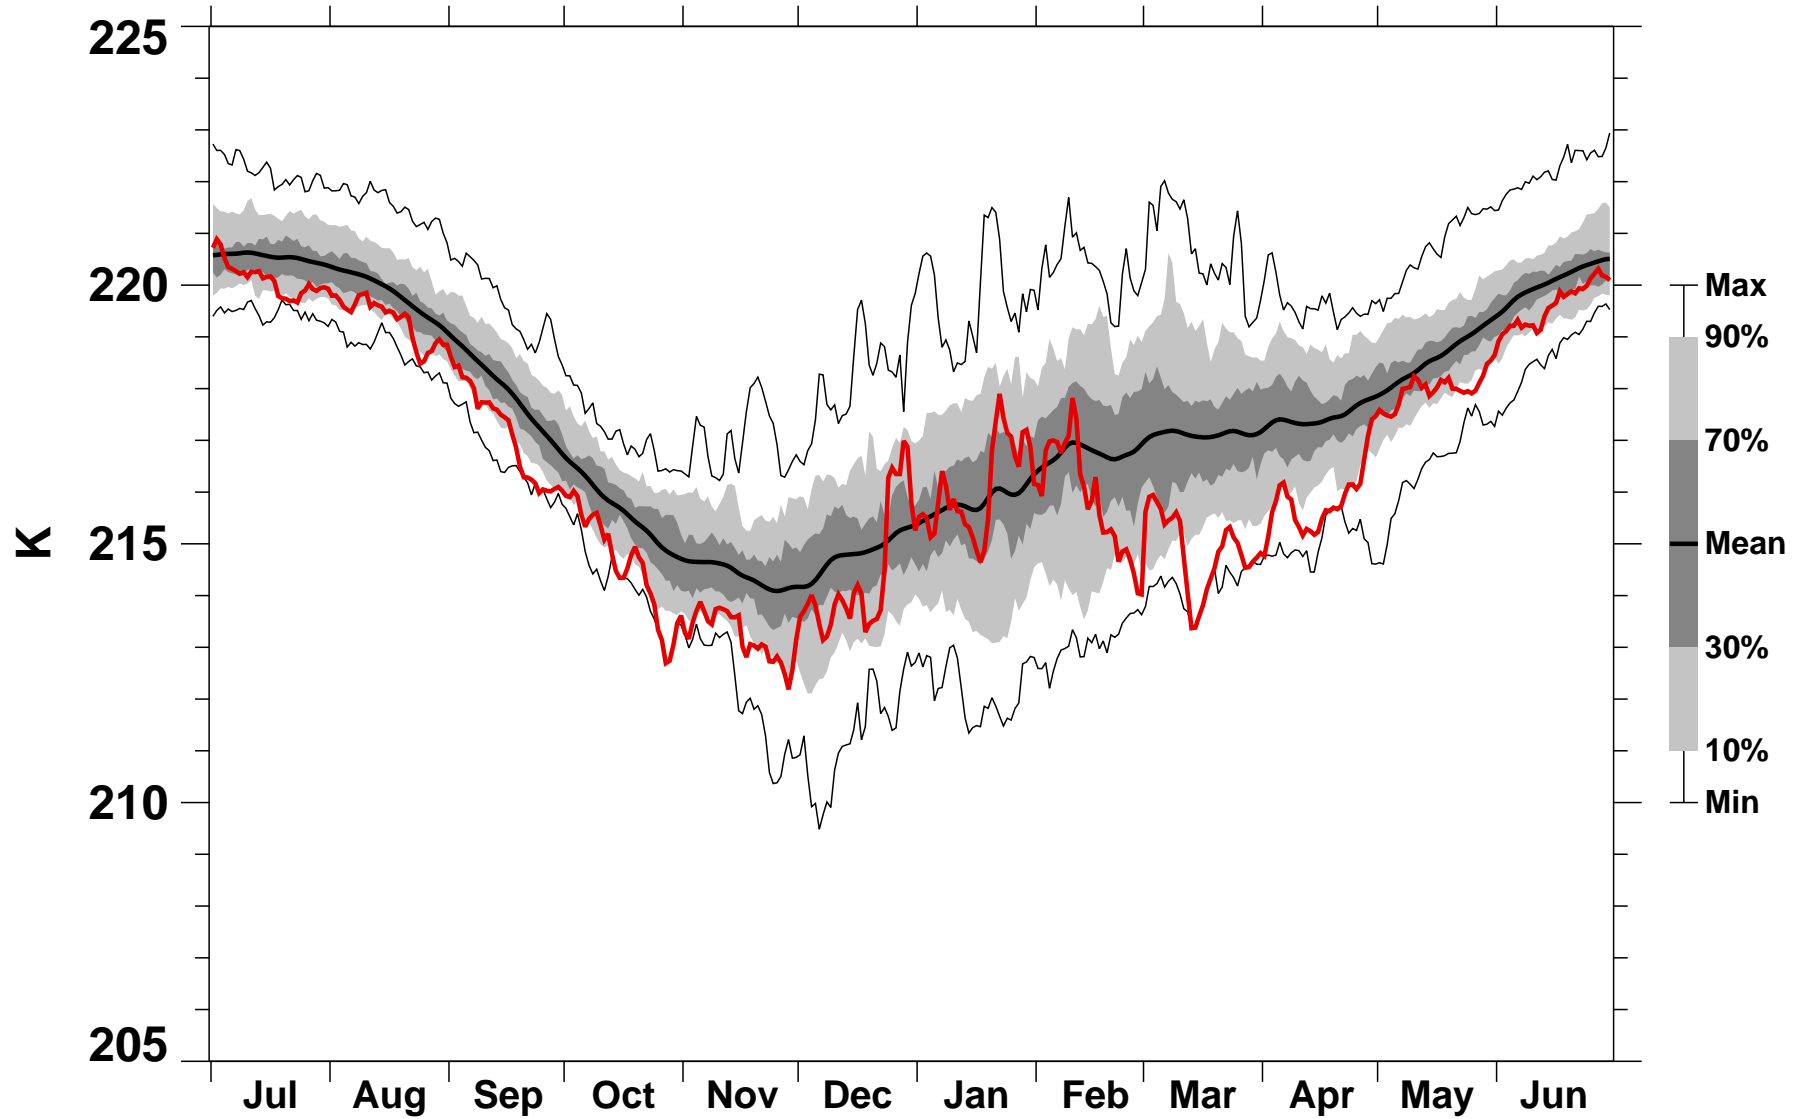

# 50°N Zonal Mean Temperature 50 hPa MERRA2

1978/1979–2022/2023

2007/2008