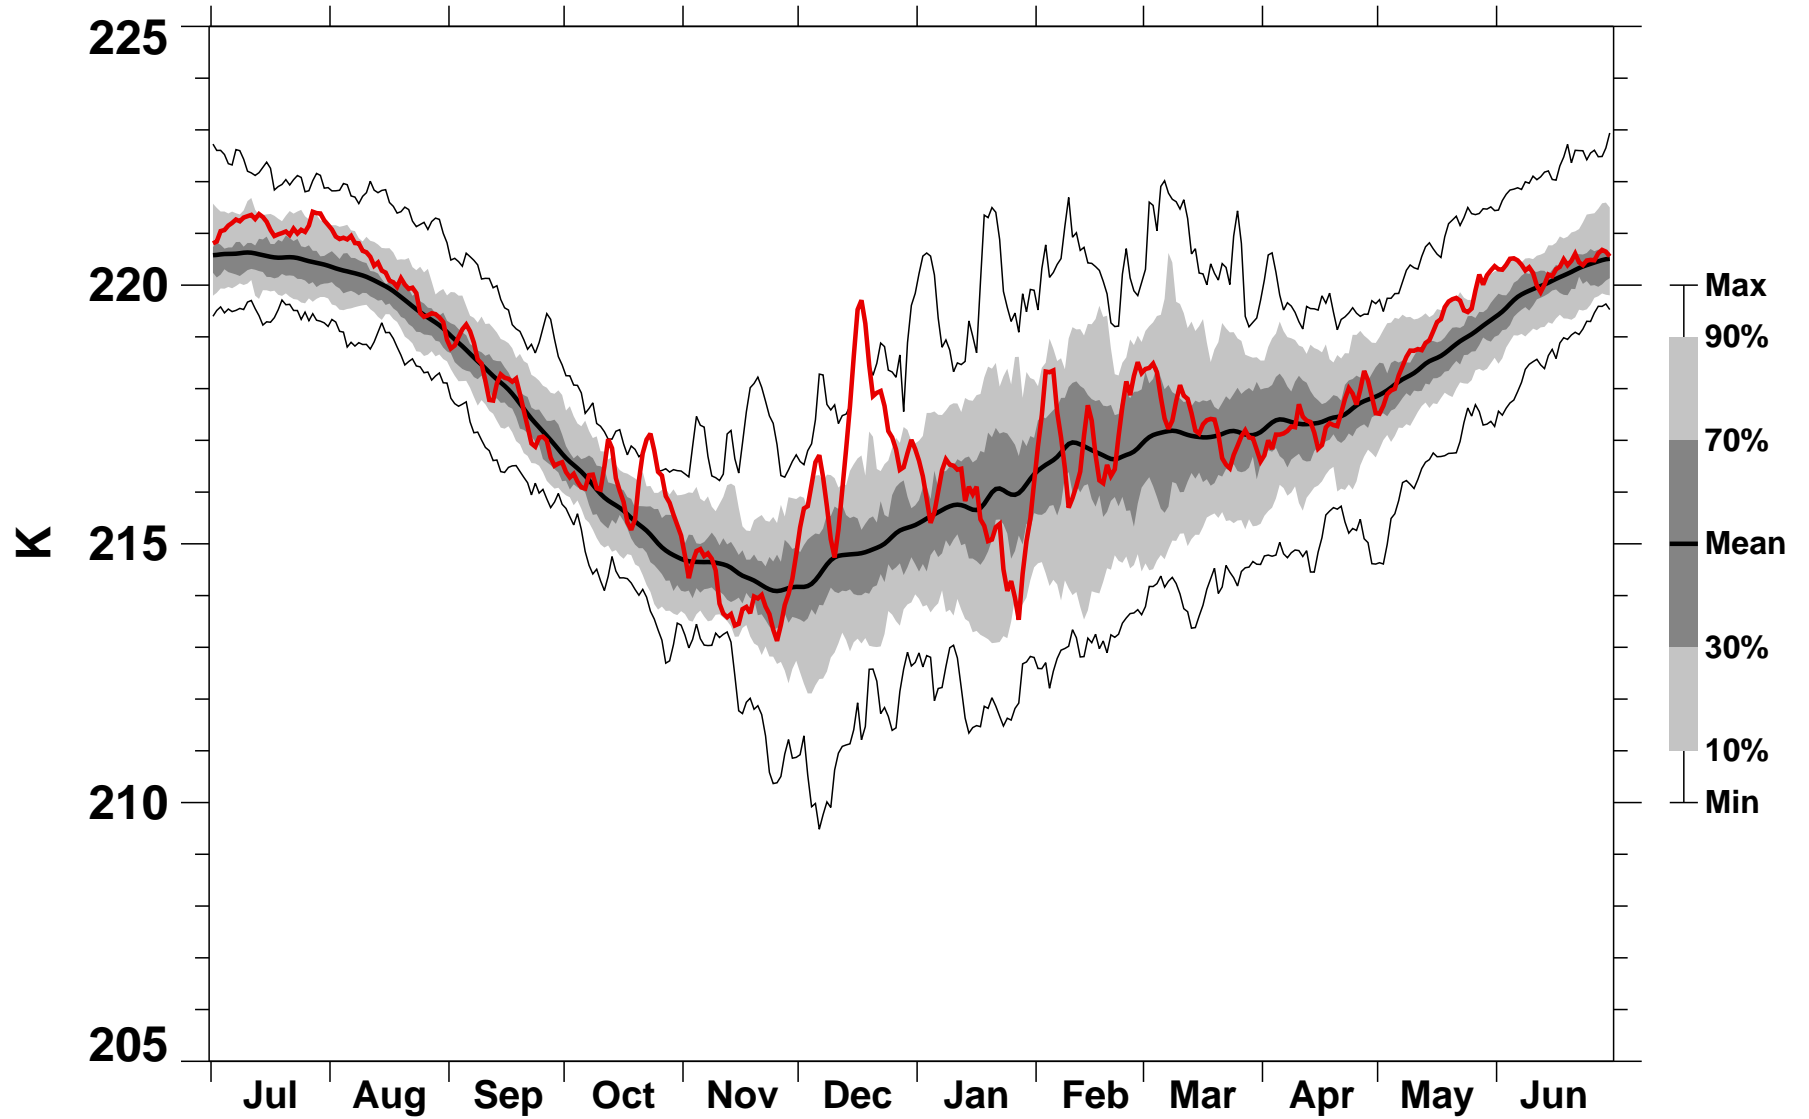

# 50°N Zonal Mean Temperature 50 hPa MERRA2

1978/1979–2022/2023

2009/2010