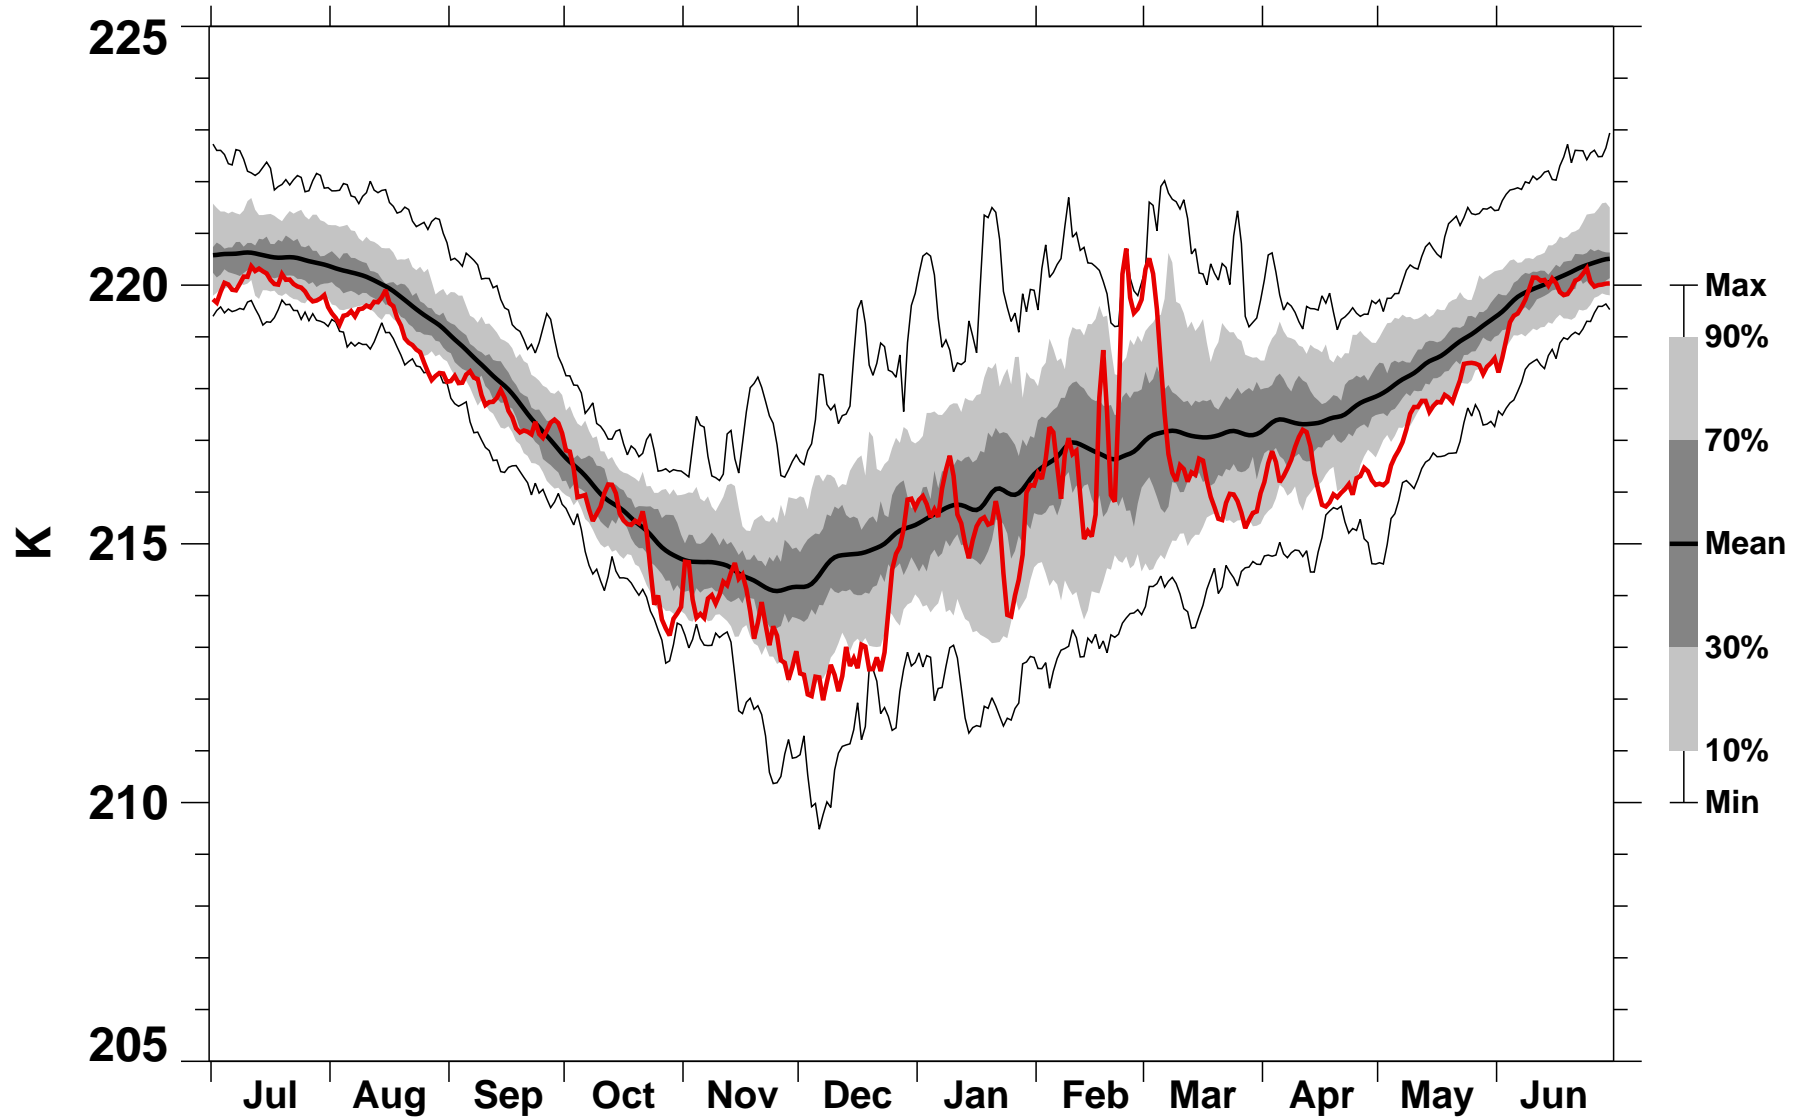

50°N Zonal Mean Temperature 50 hPa MERRA2

1978/1979–2022/2023

2017/2018