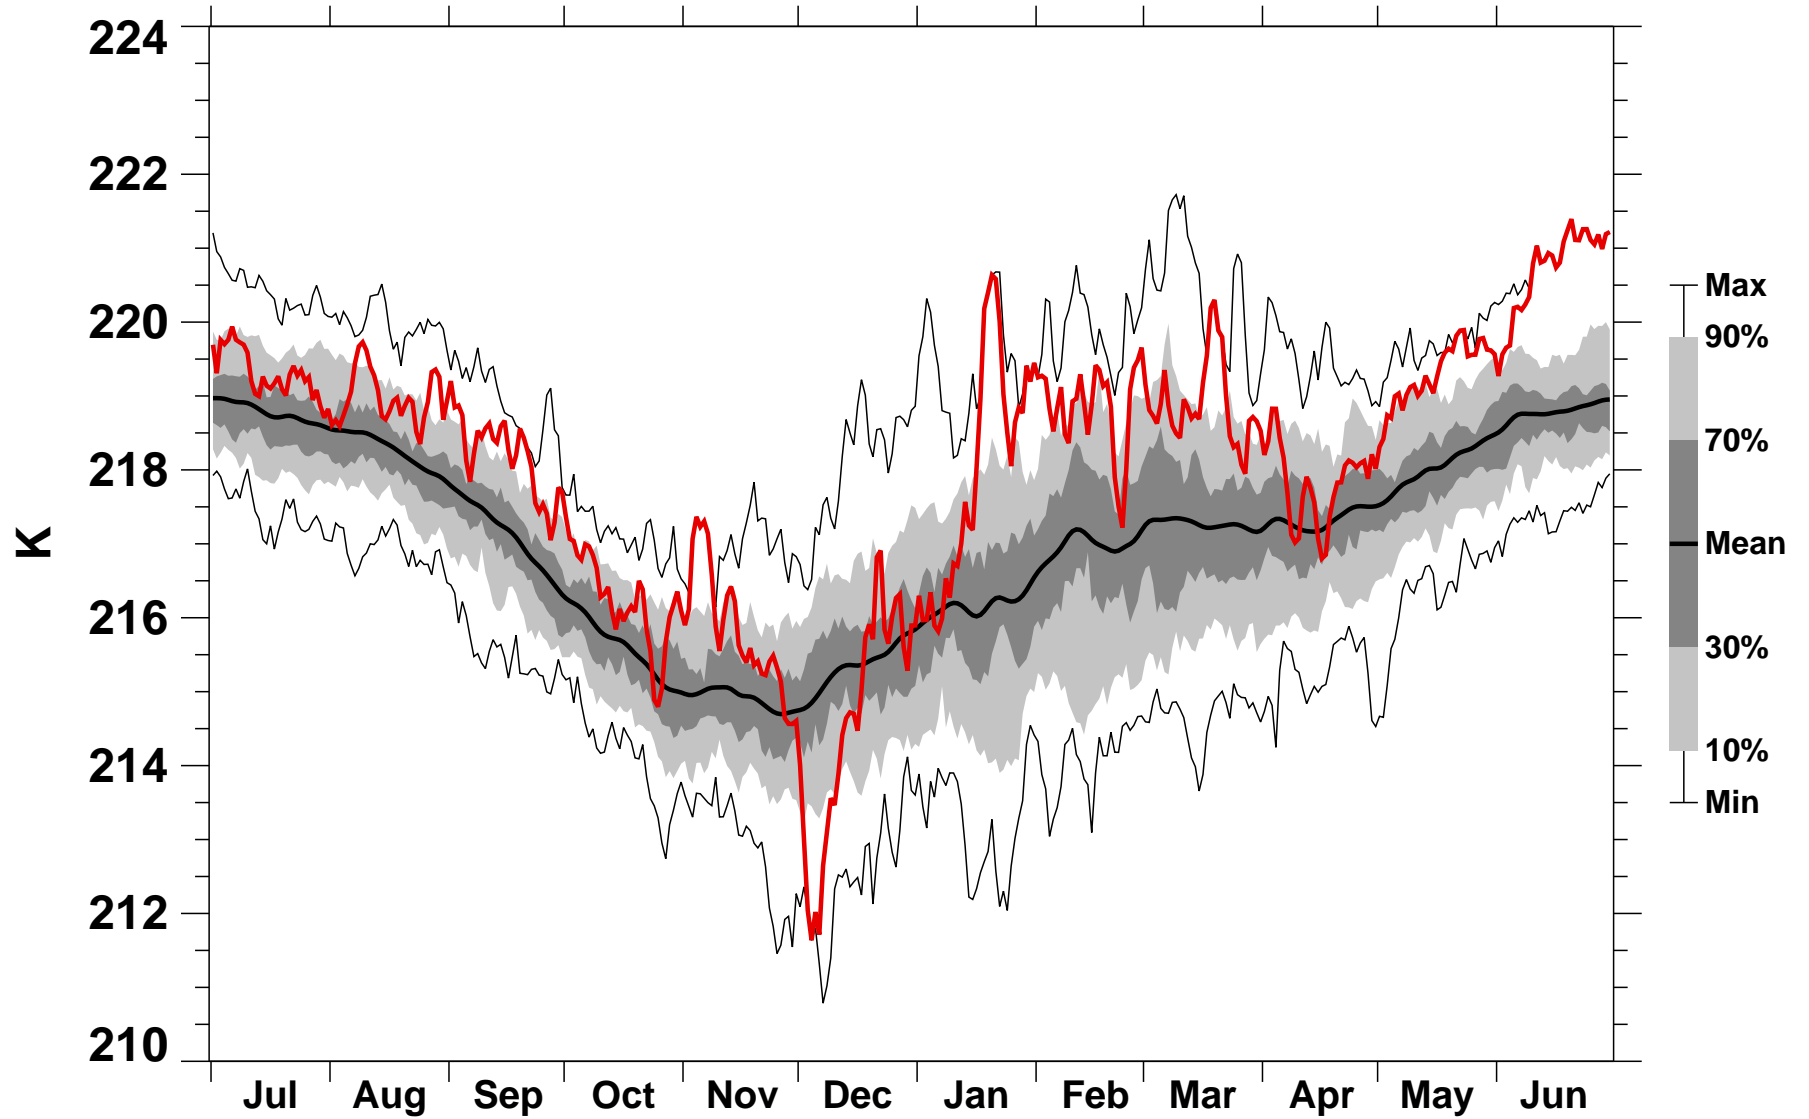

50°N Zonal Mean Temperature 70 hPa MERRA2

1978/1979–2022/2023

1981/1982