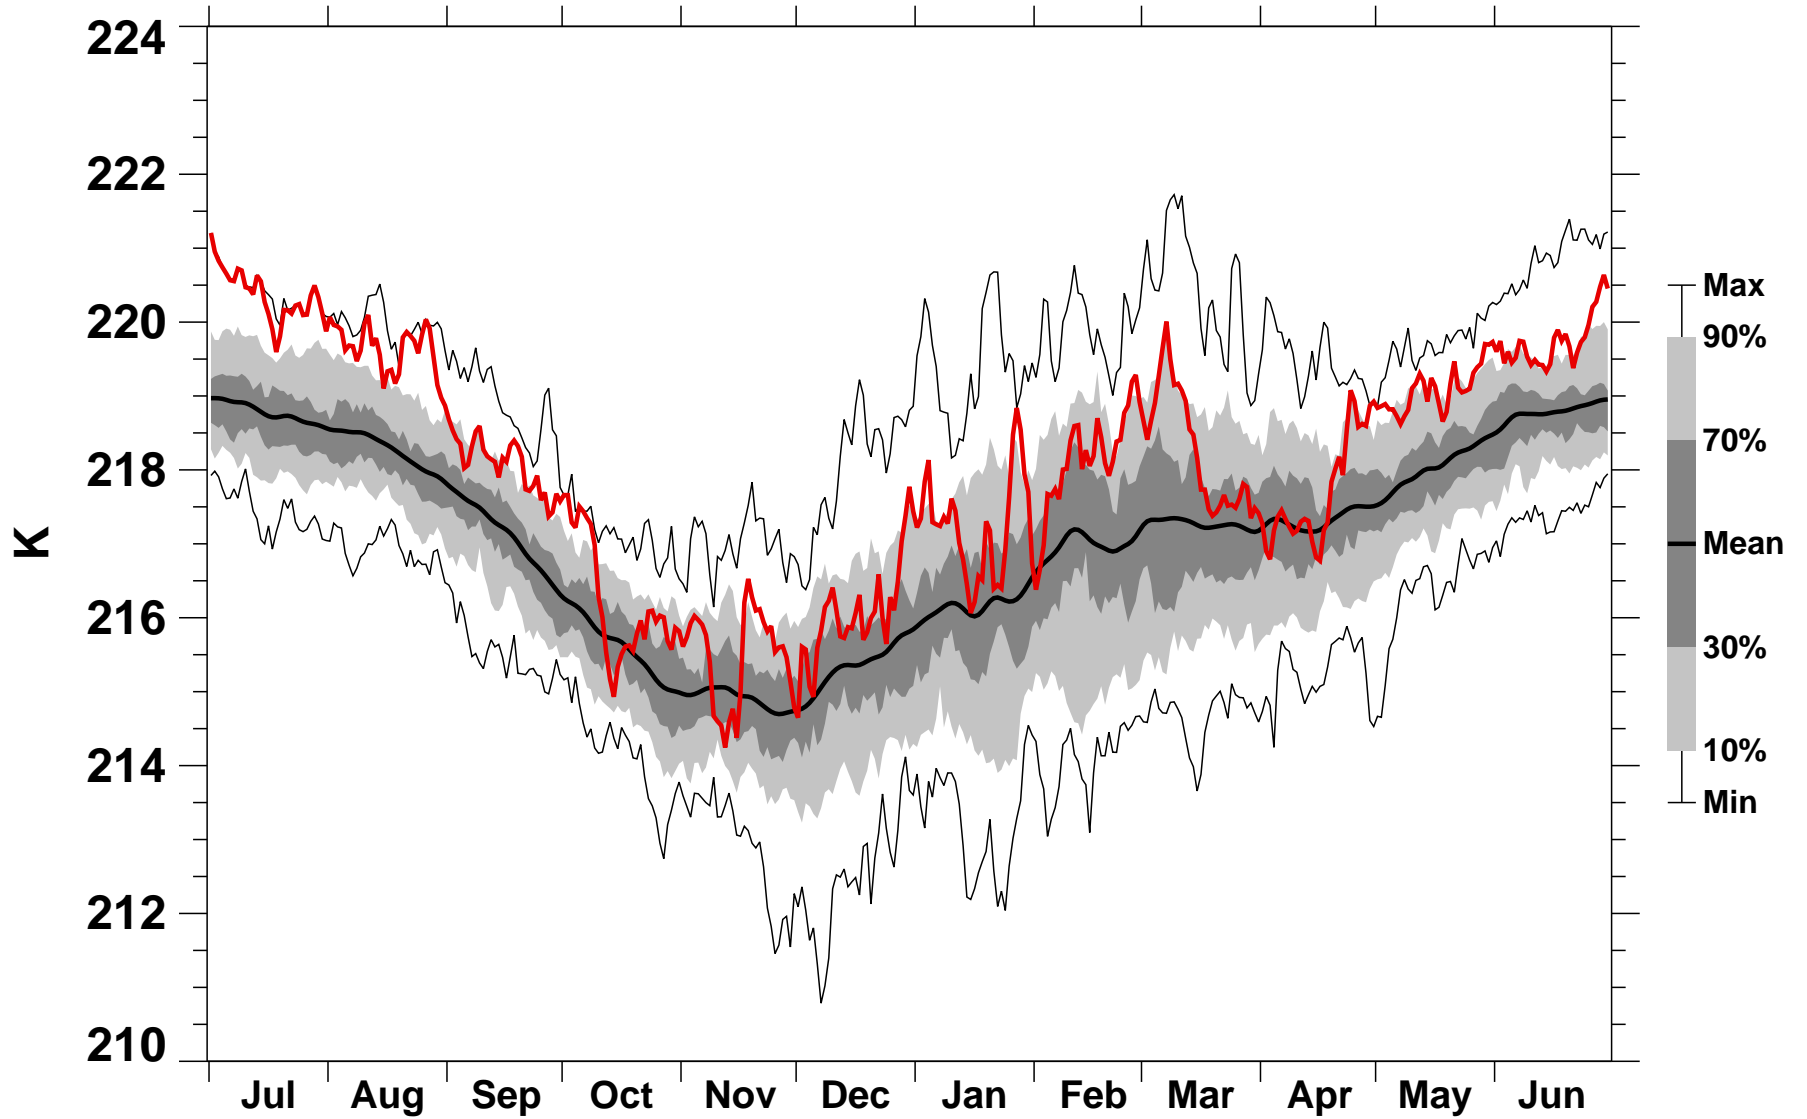

50°N Zonal Mean Temperature 70 hPa MERRA2

1978/1979–2022/2023

1982/1983