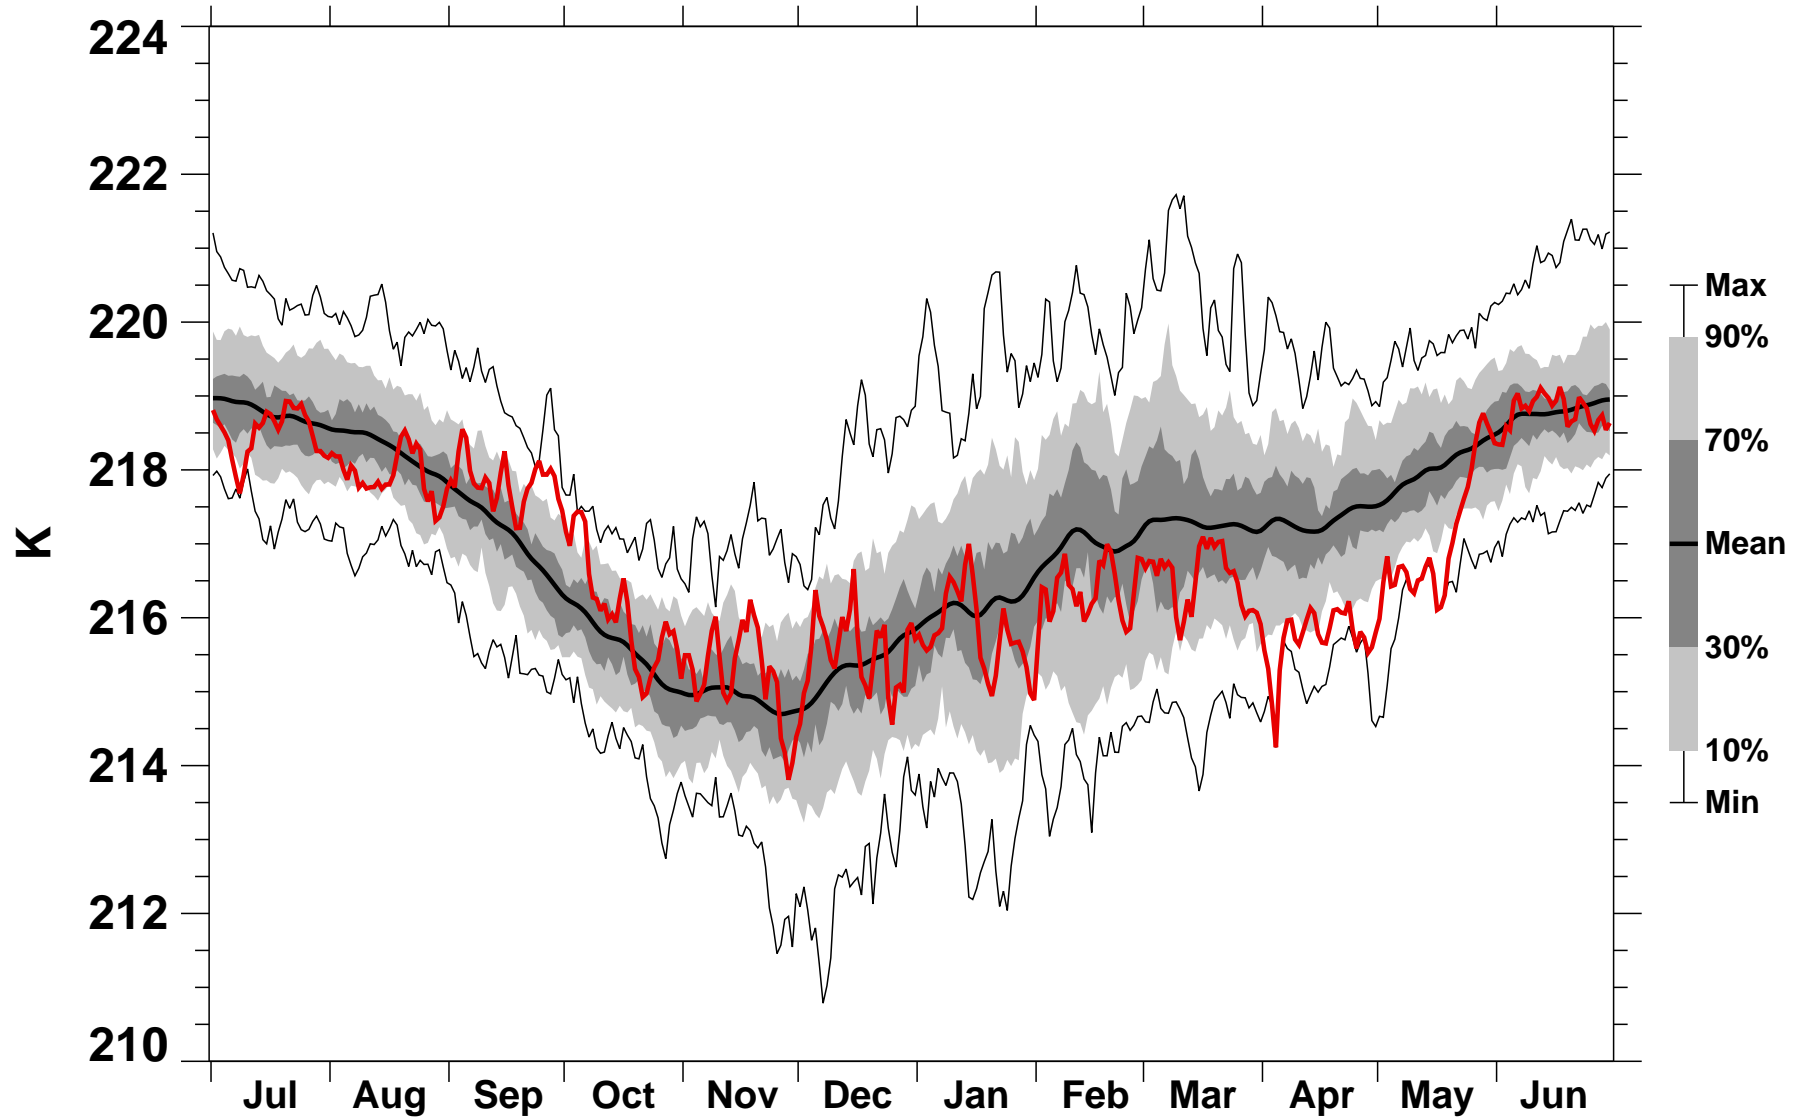

50°N Zonal Mean Temperature 70 hPa MERRA2

1978/1979–2022/2023

1984/1985