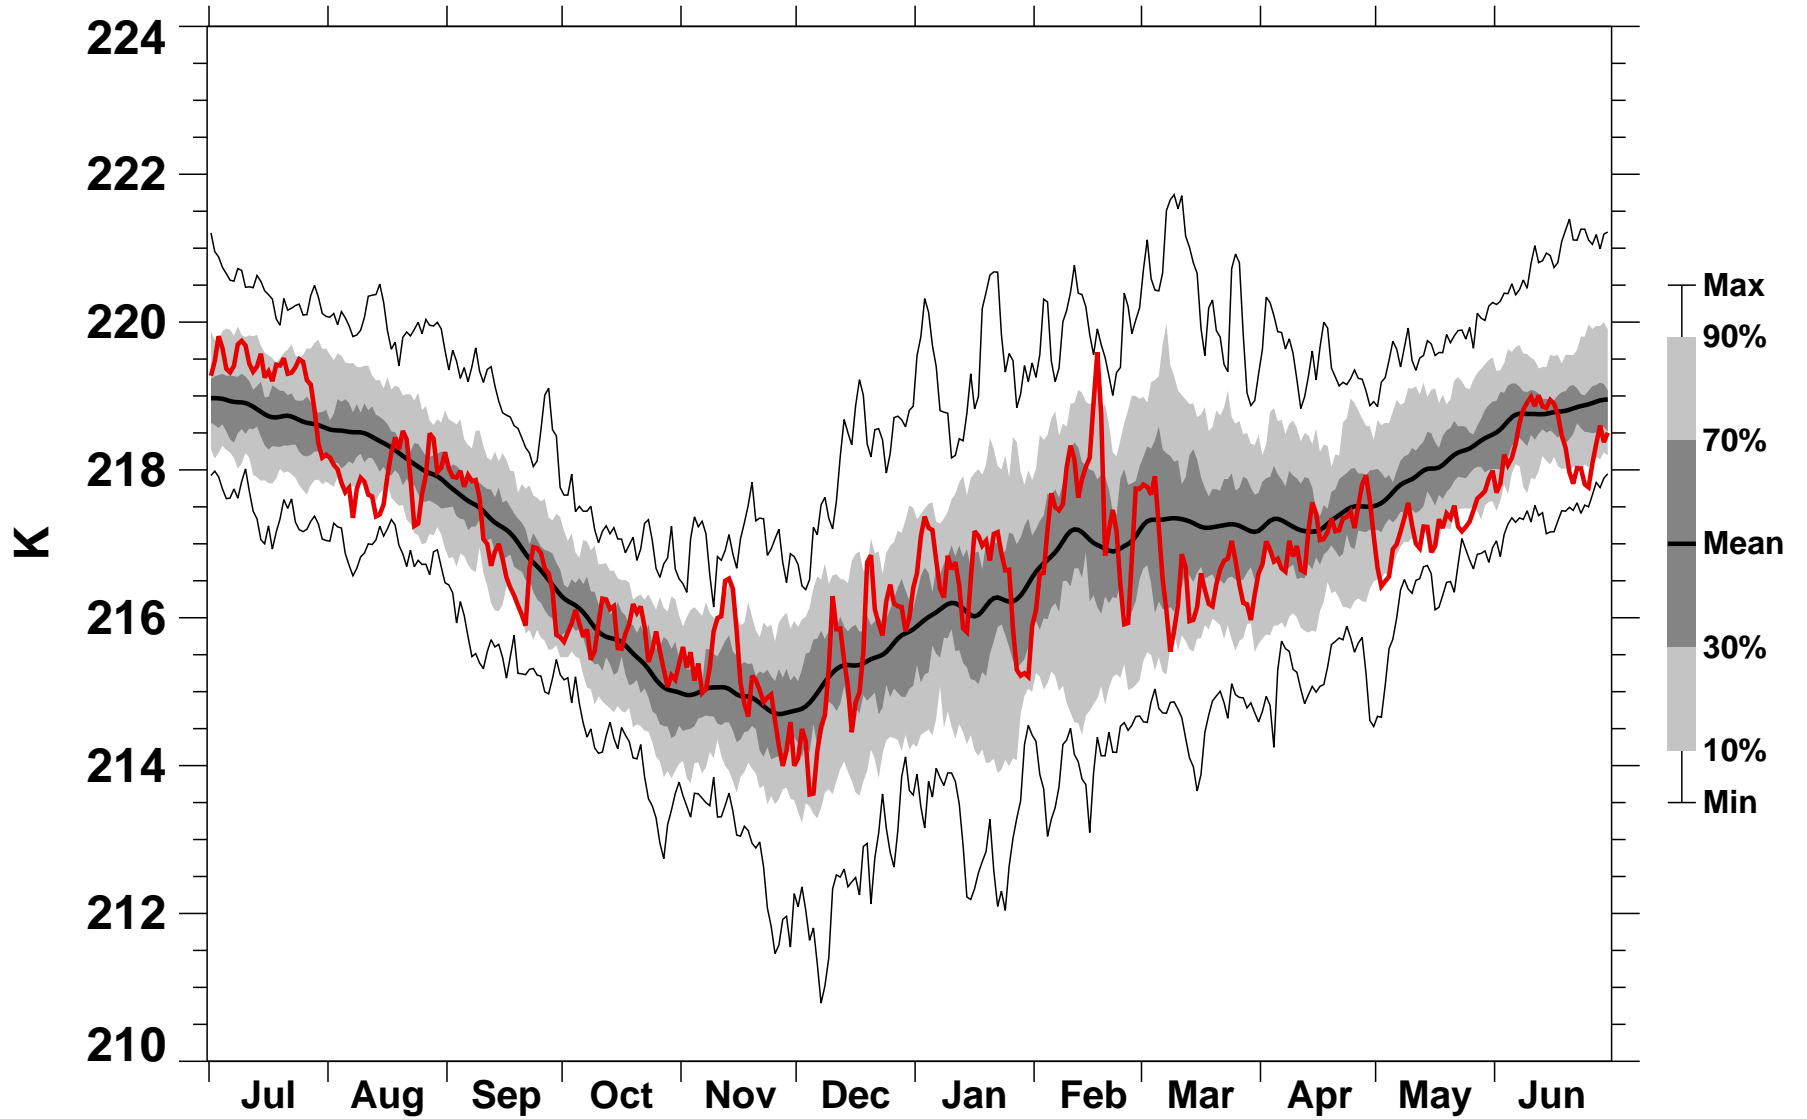

# 50°N Zonal Mean Temperature 70 hPa MERRA2

1978/1979–2022/2023

1988/1989