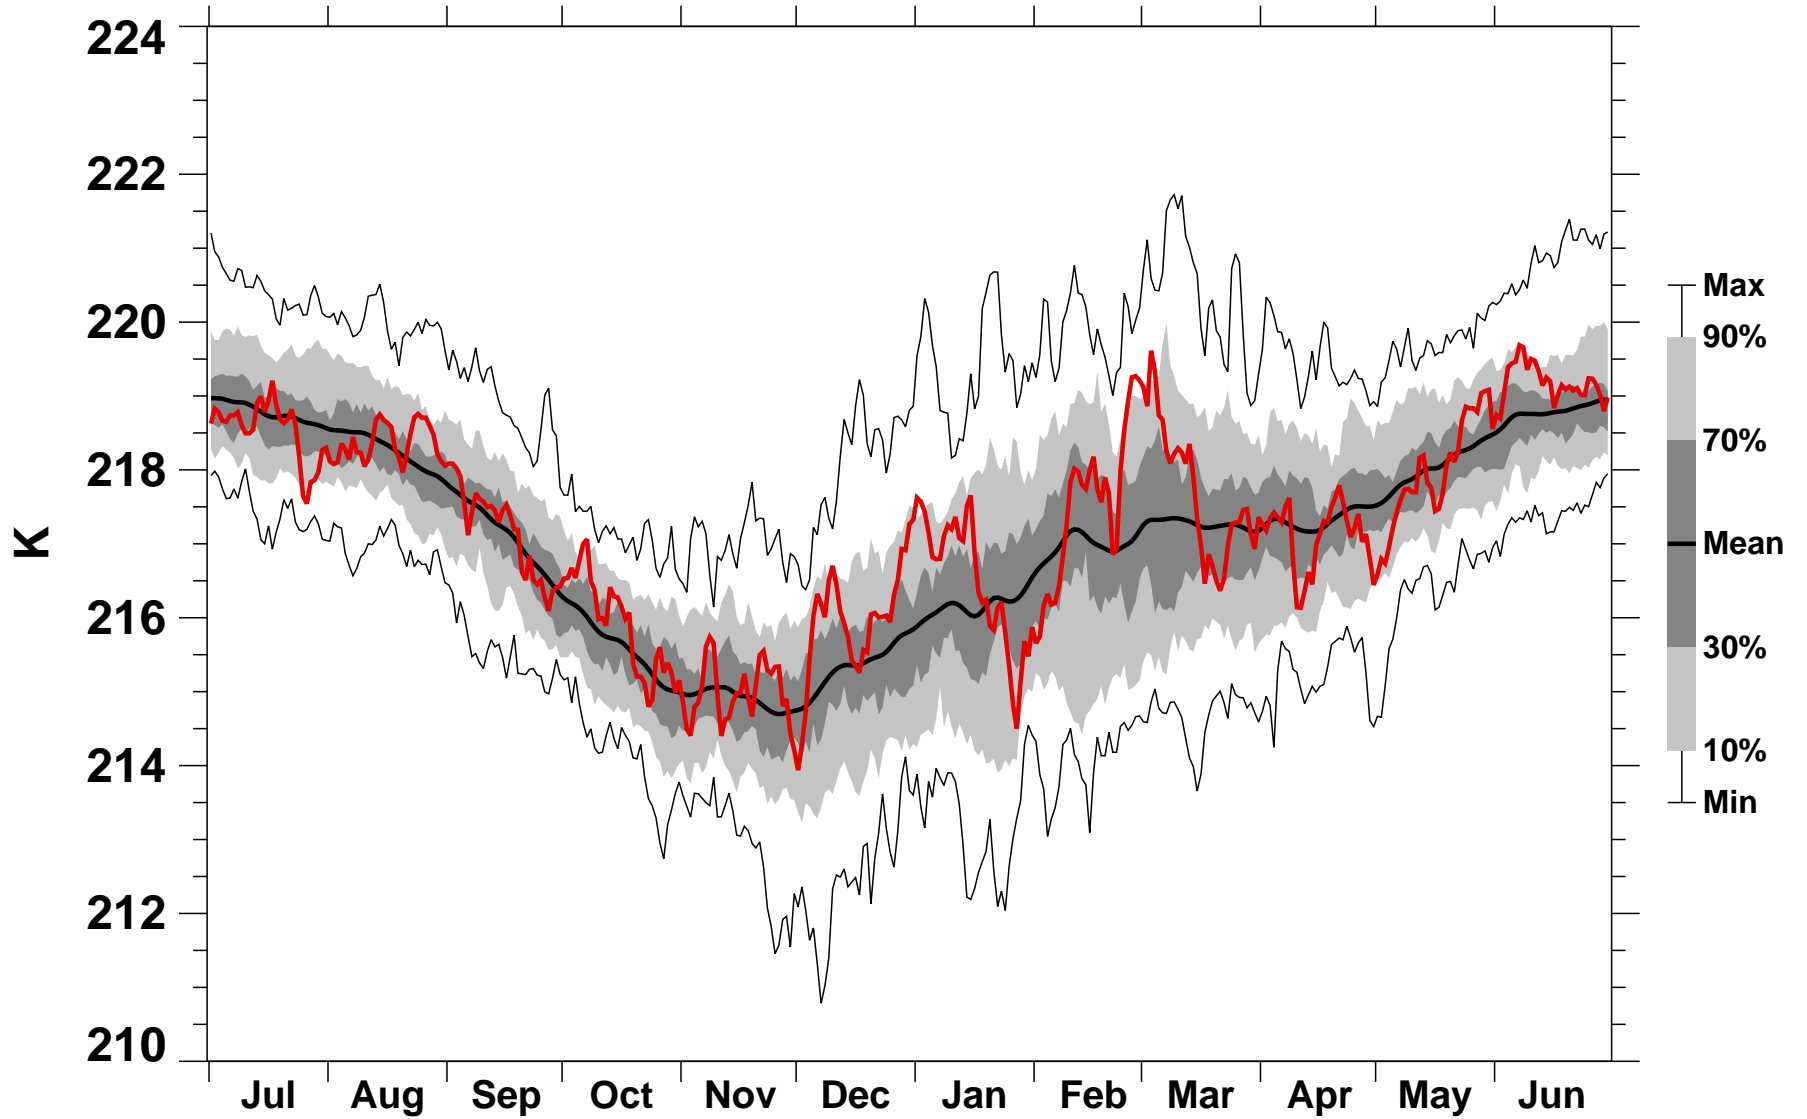

50°N Zonal Mean Temperature 70 hPa MERRA2

1978/1979–2022/2023

1989/1990