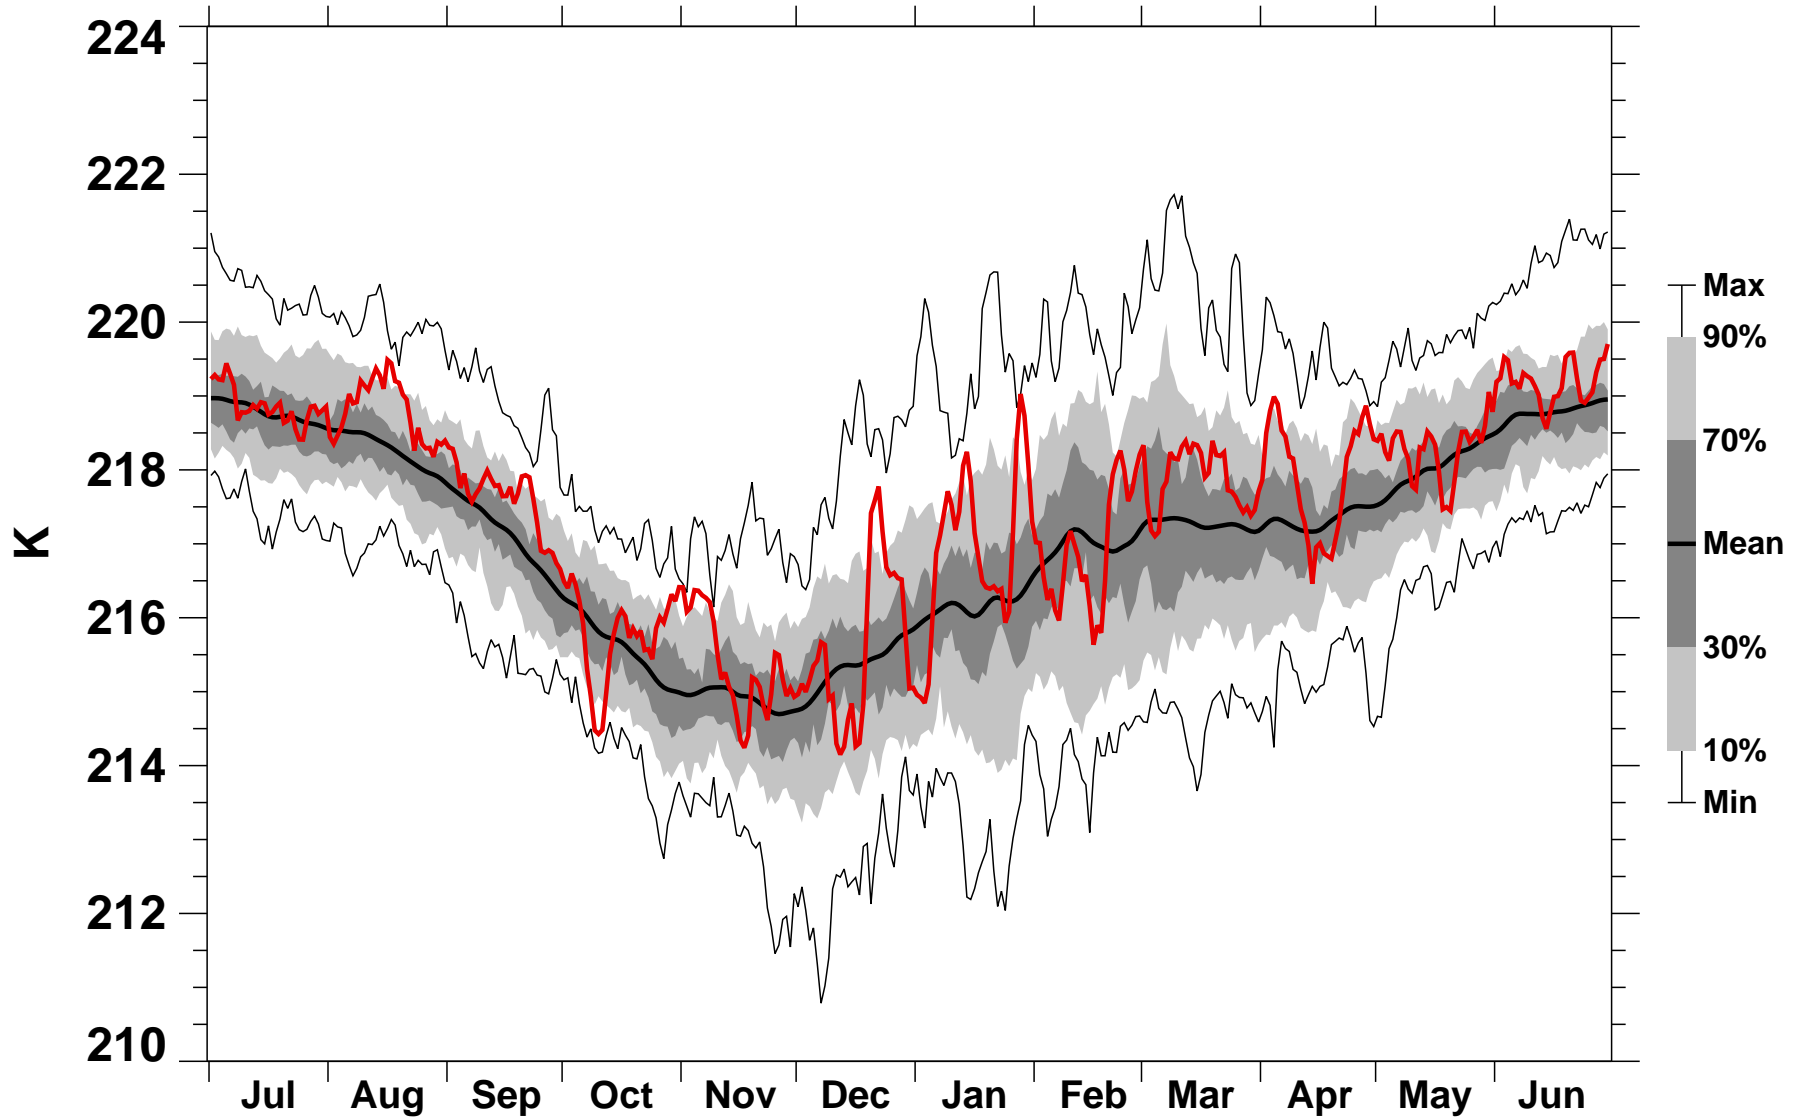

50°N Zonal Mean Temperature 70 hPa MERRA2

1978/1979–2022/2023

1990/1991