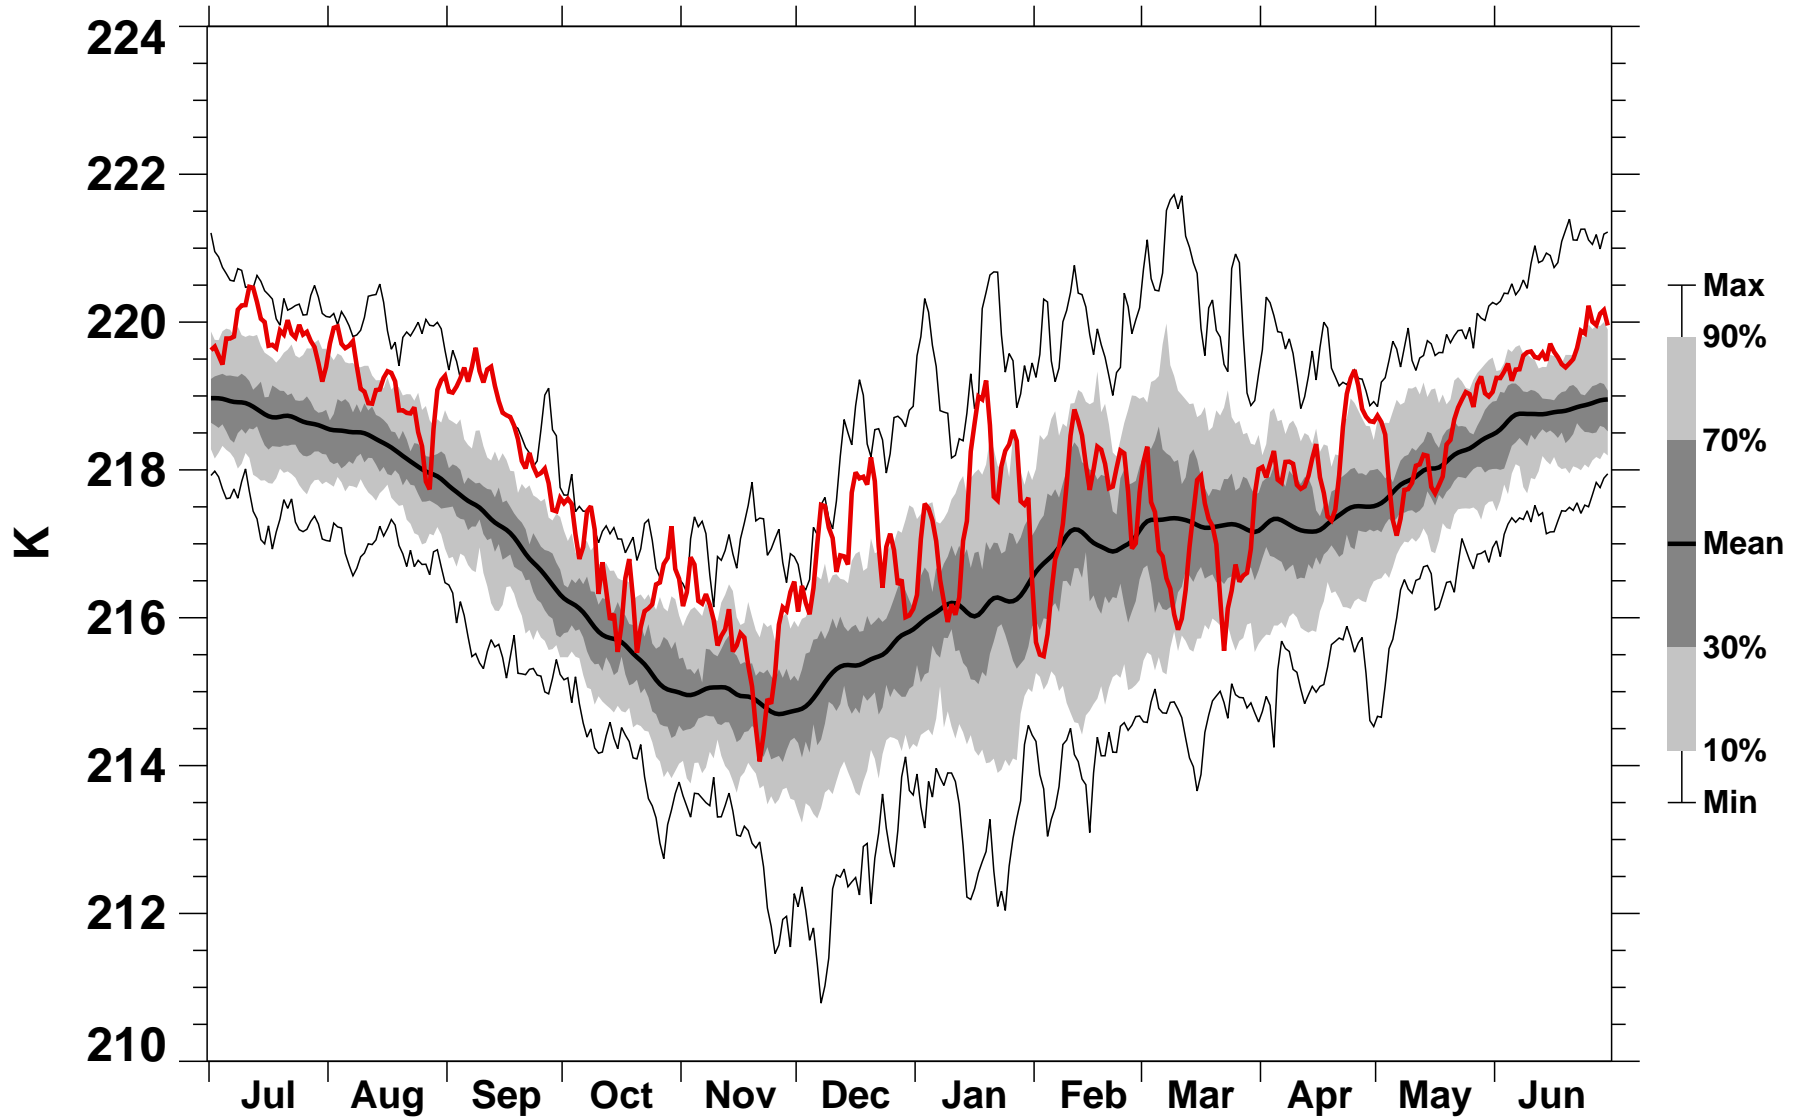

50°N Zonal Mean Temperature 70 hPa MERRA2

1978/1979–2022/2023

1991/1992