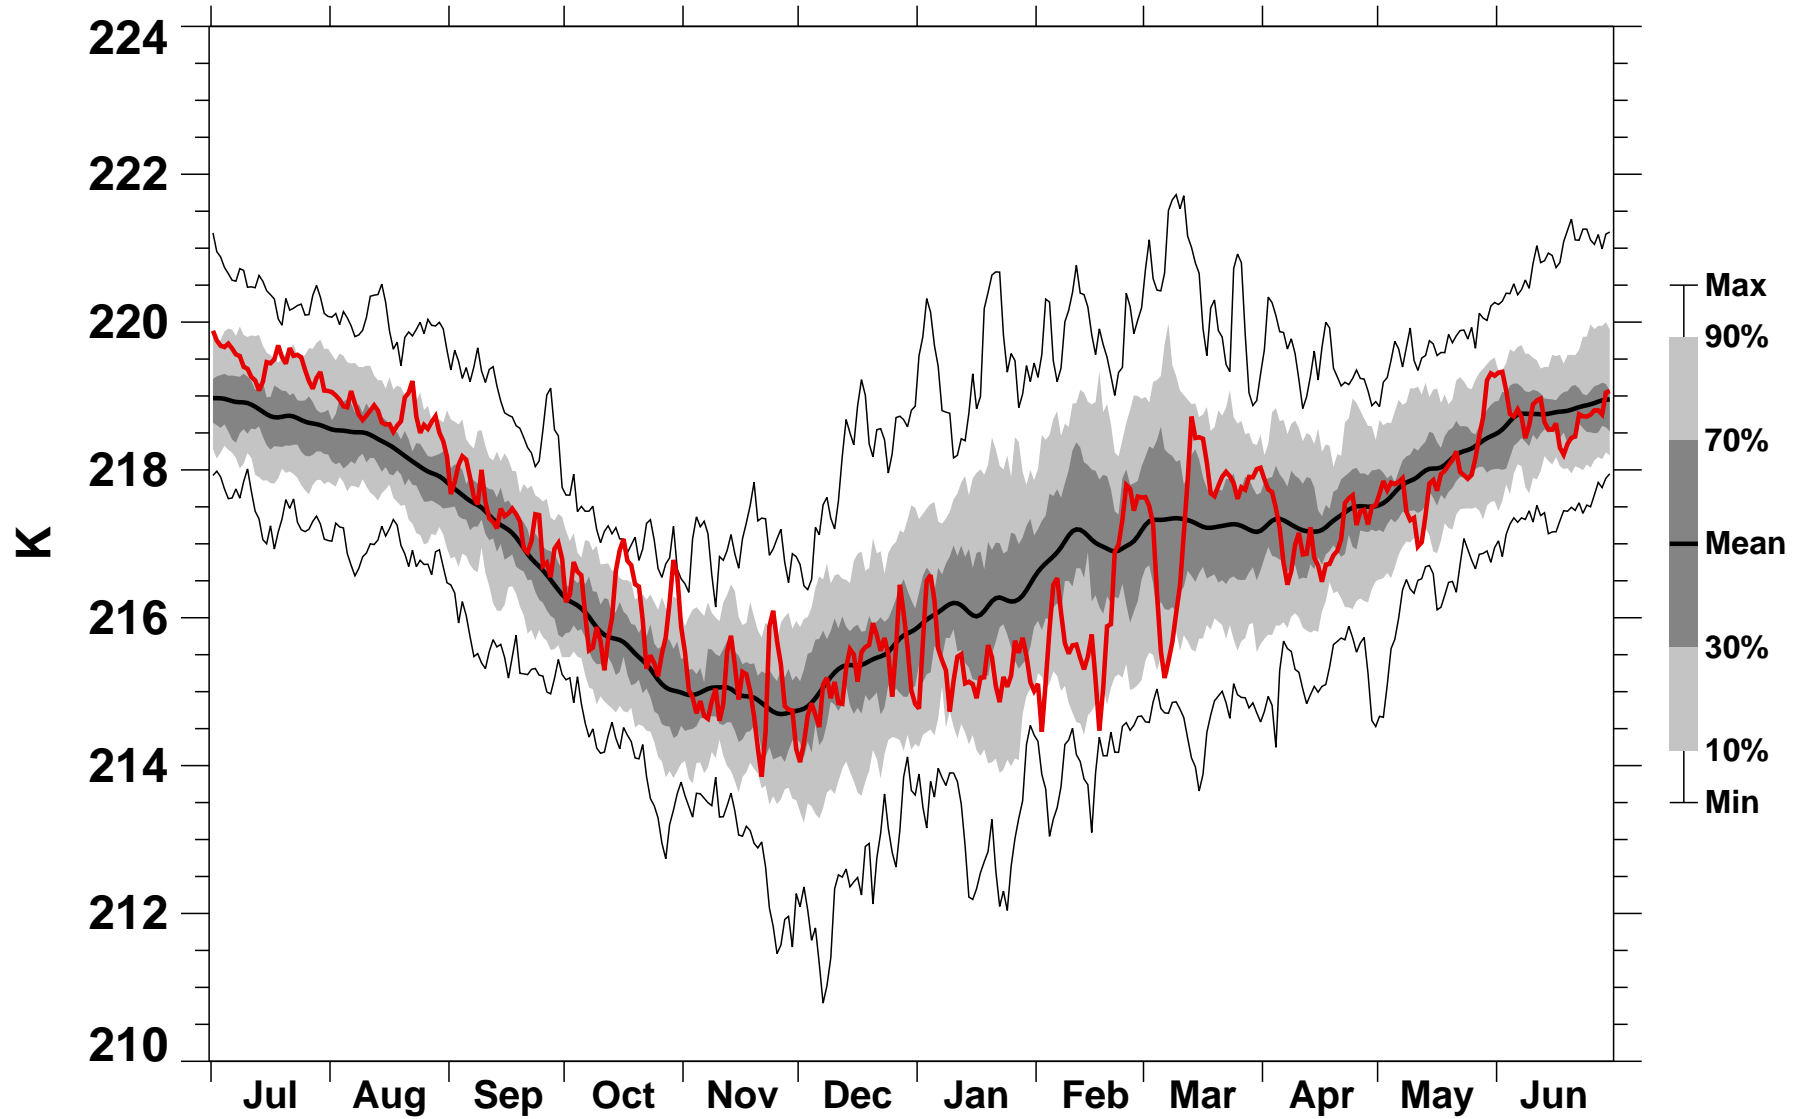

50°N Zonal Mean Temperature 70 hPa MERRA2

1978/1979–2022/2023

1992/1993