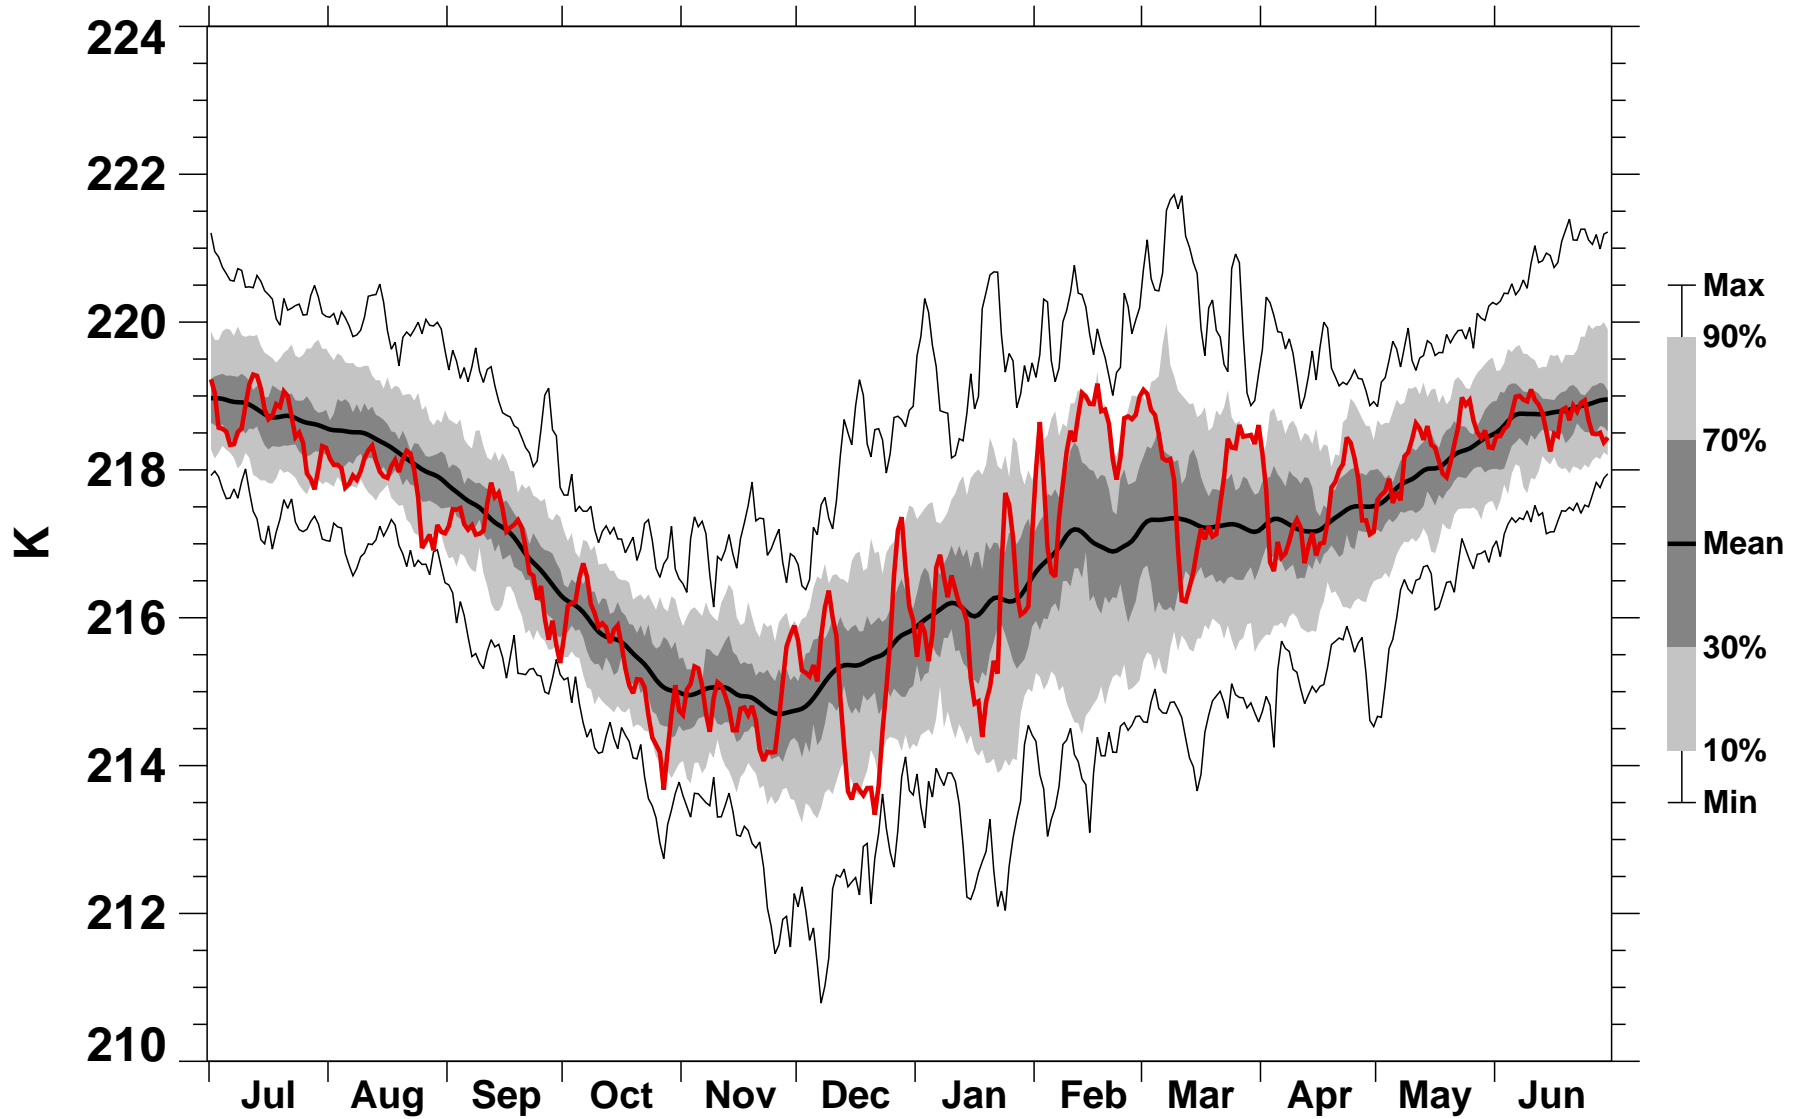

# 50°N Zonal Mean Temperature 70 hPa MERRA2

1978/1979–2022/2023

1993/1994