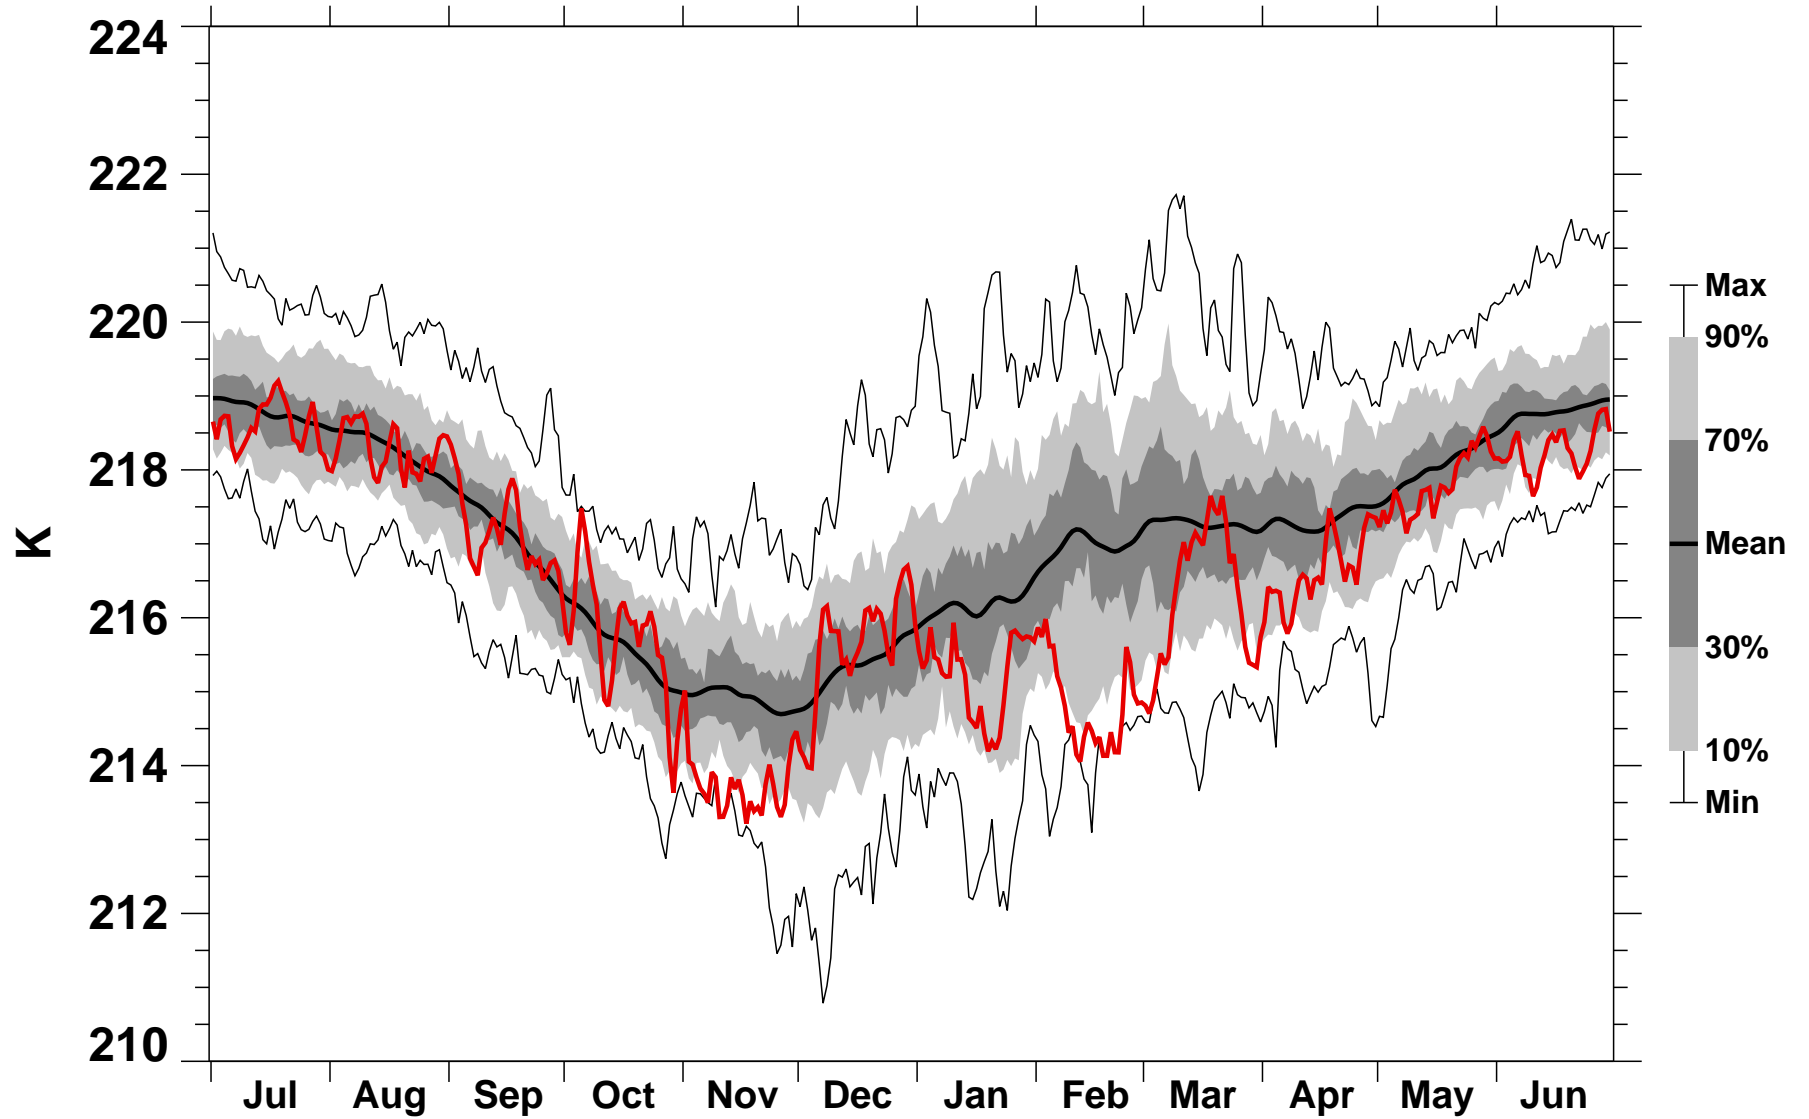

50°N Zonal Mean Temperature 70 hPa MERRA2

1978/1979–2022/2023

2001/2002