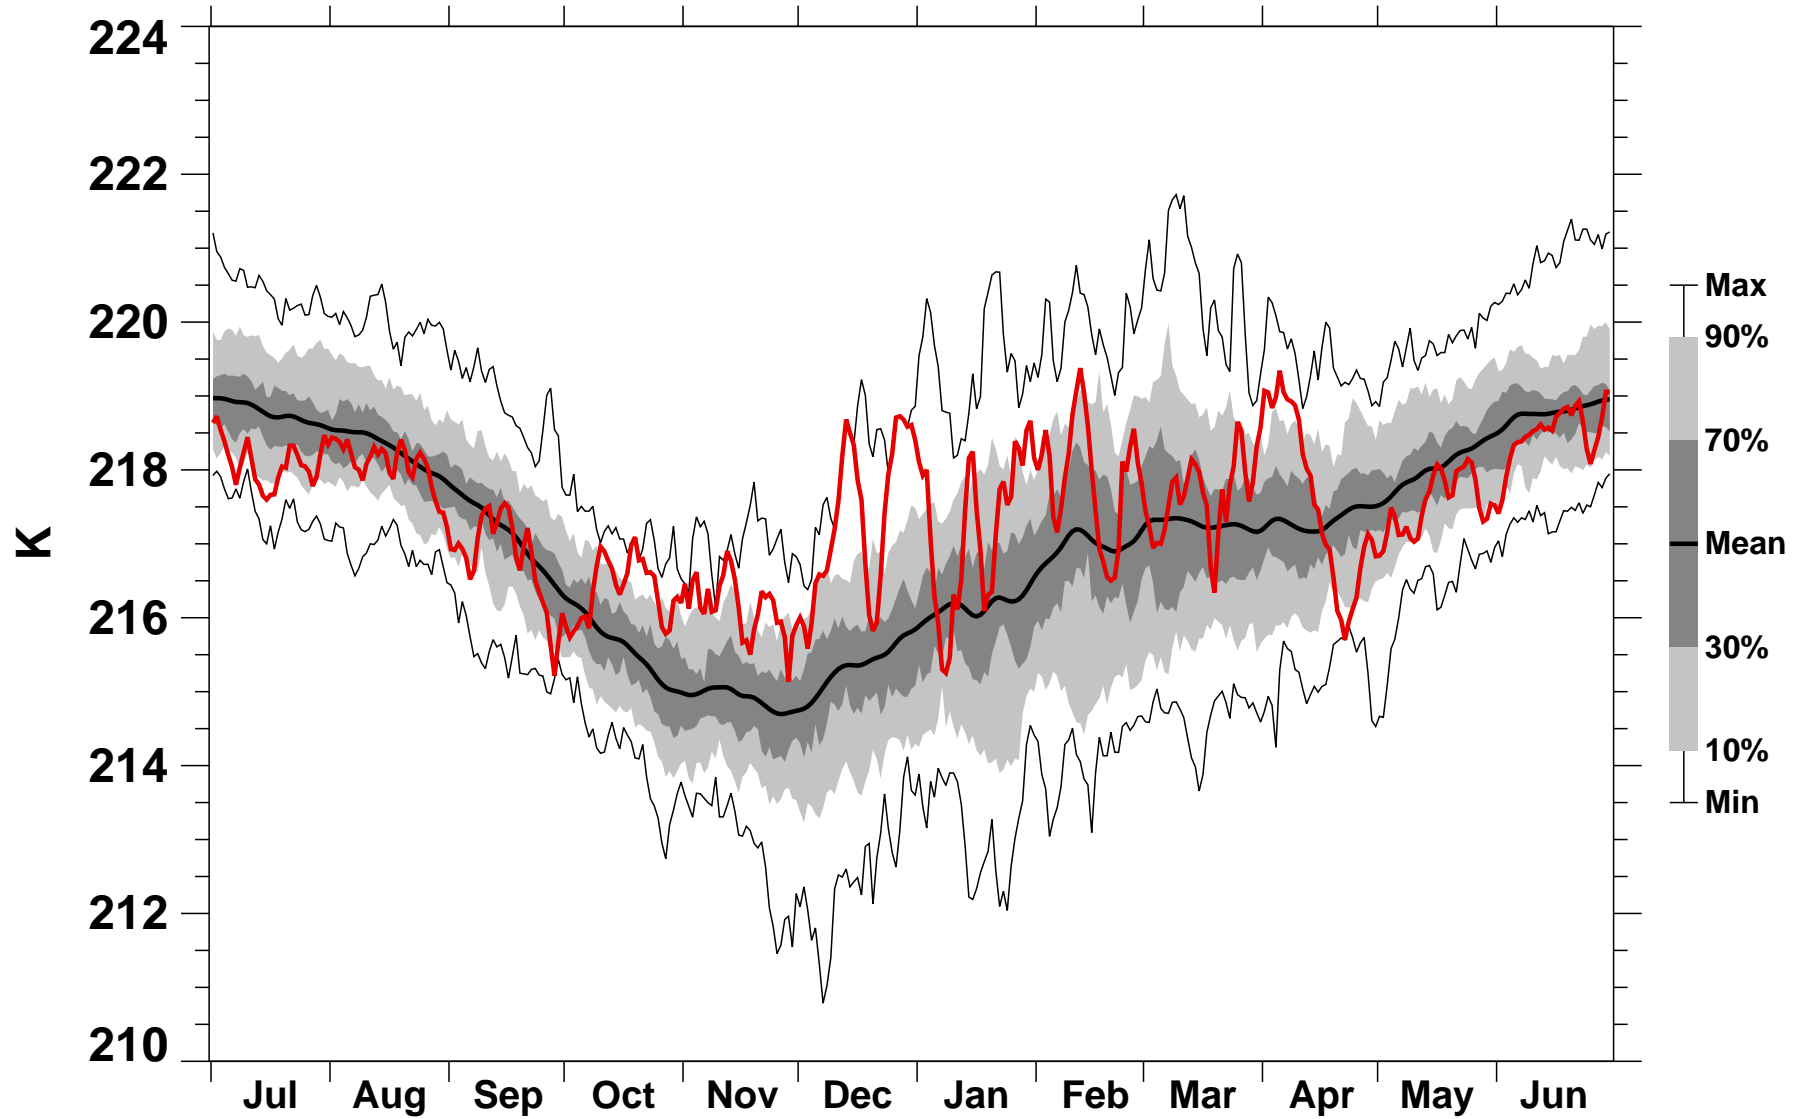

50°N Zonal Mean Temperature 70 hPa MERRA2

1978/1979–2022/2023

2002/2003