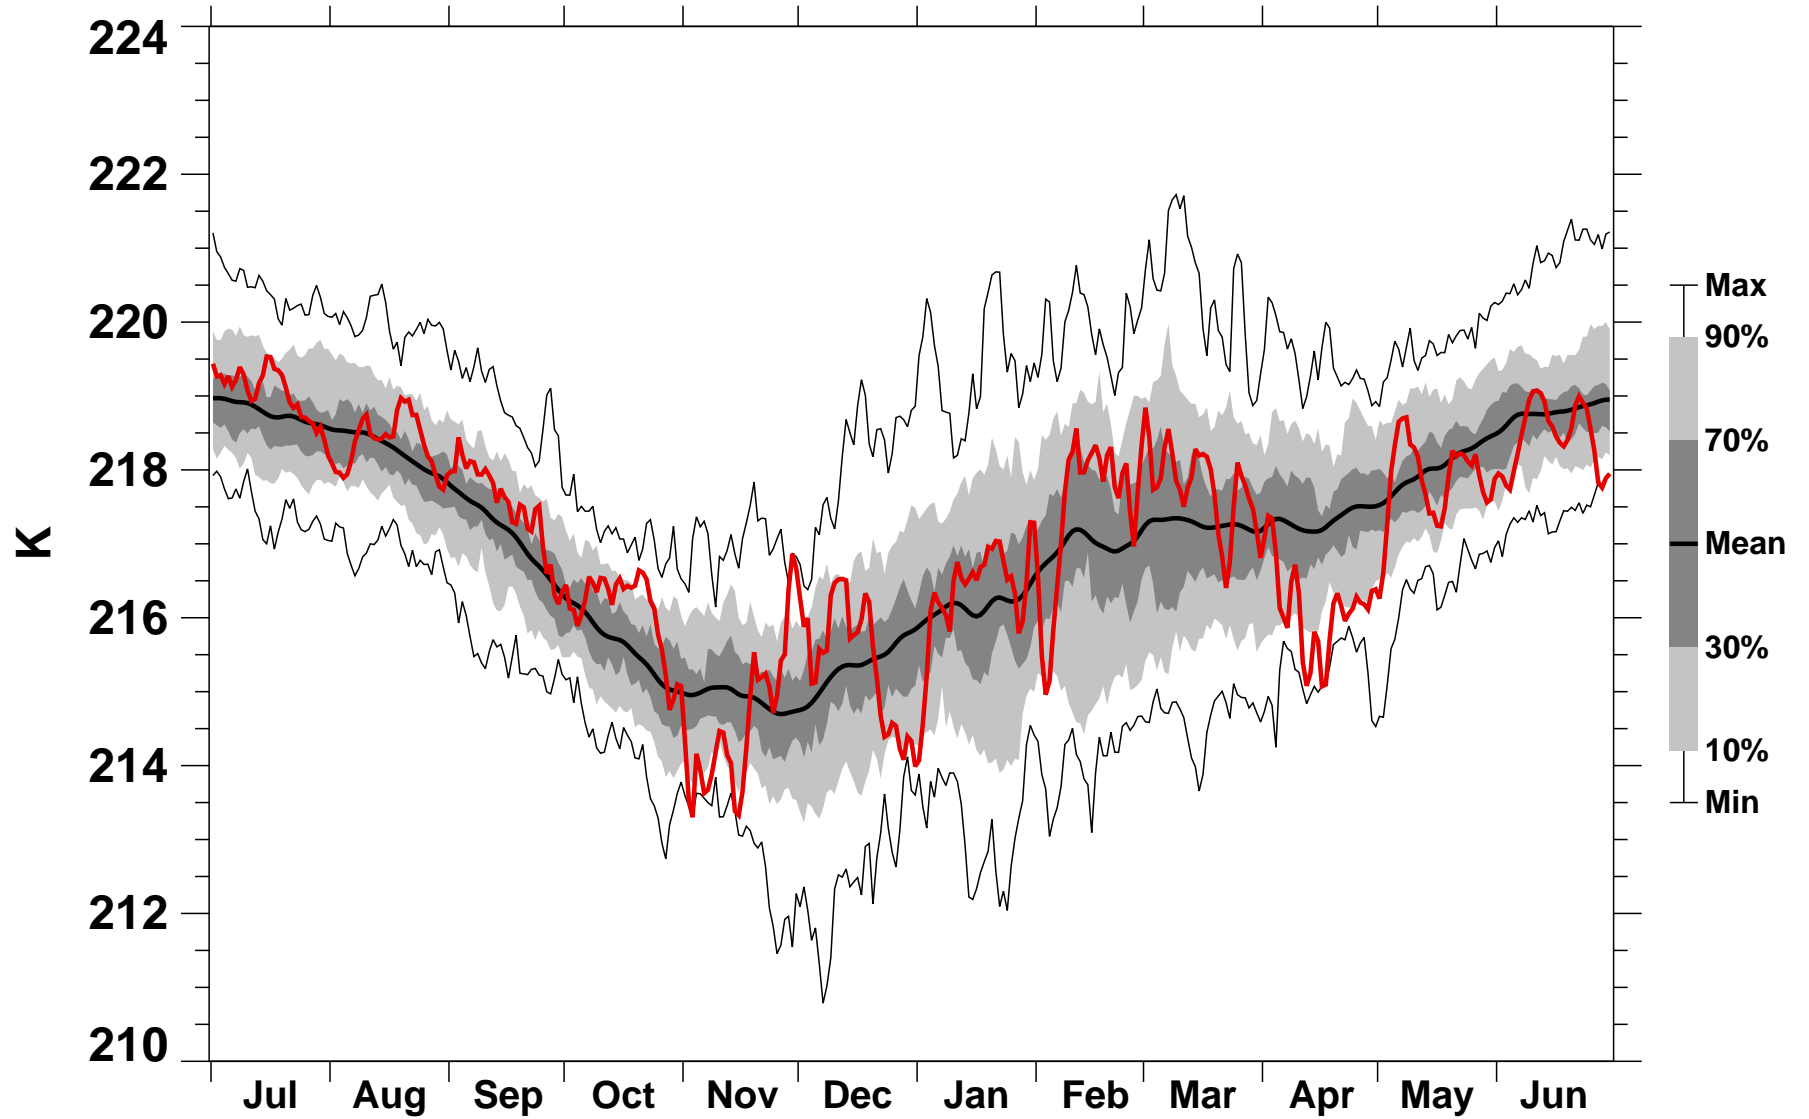

50°N Zonal Mean Temperature 70 hPa MERRA2

1978/1979–2022/2023

2010/2011