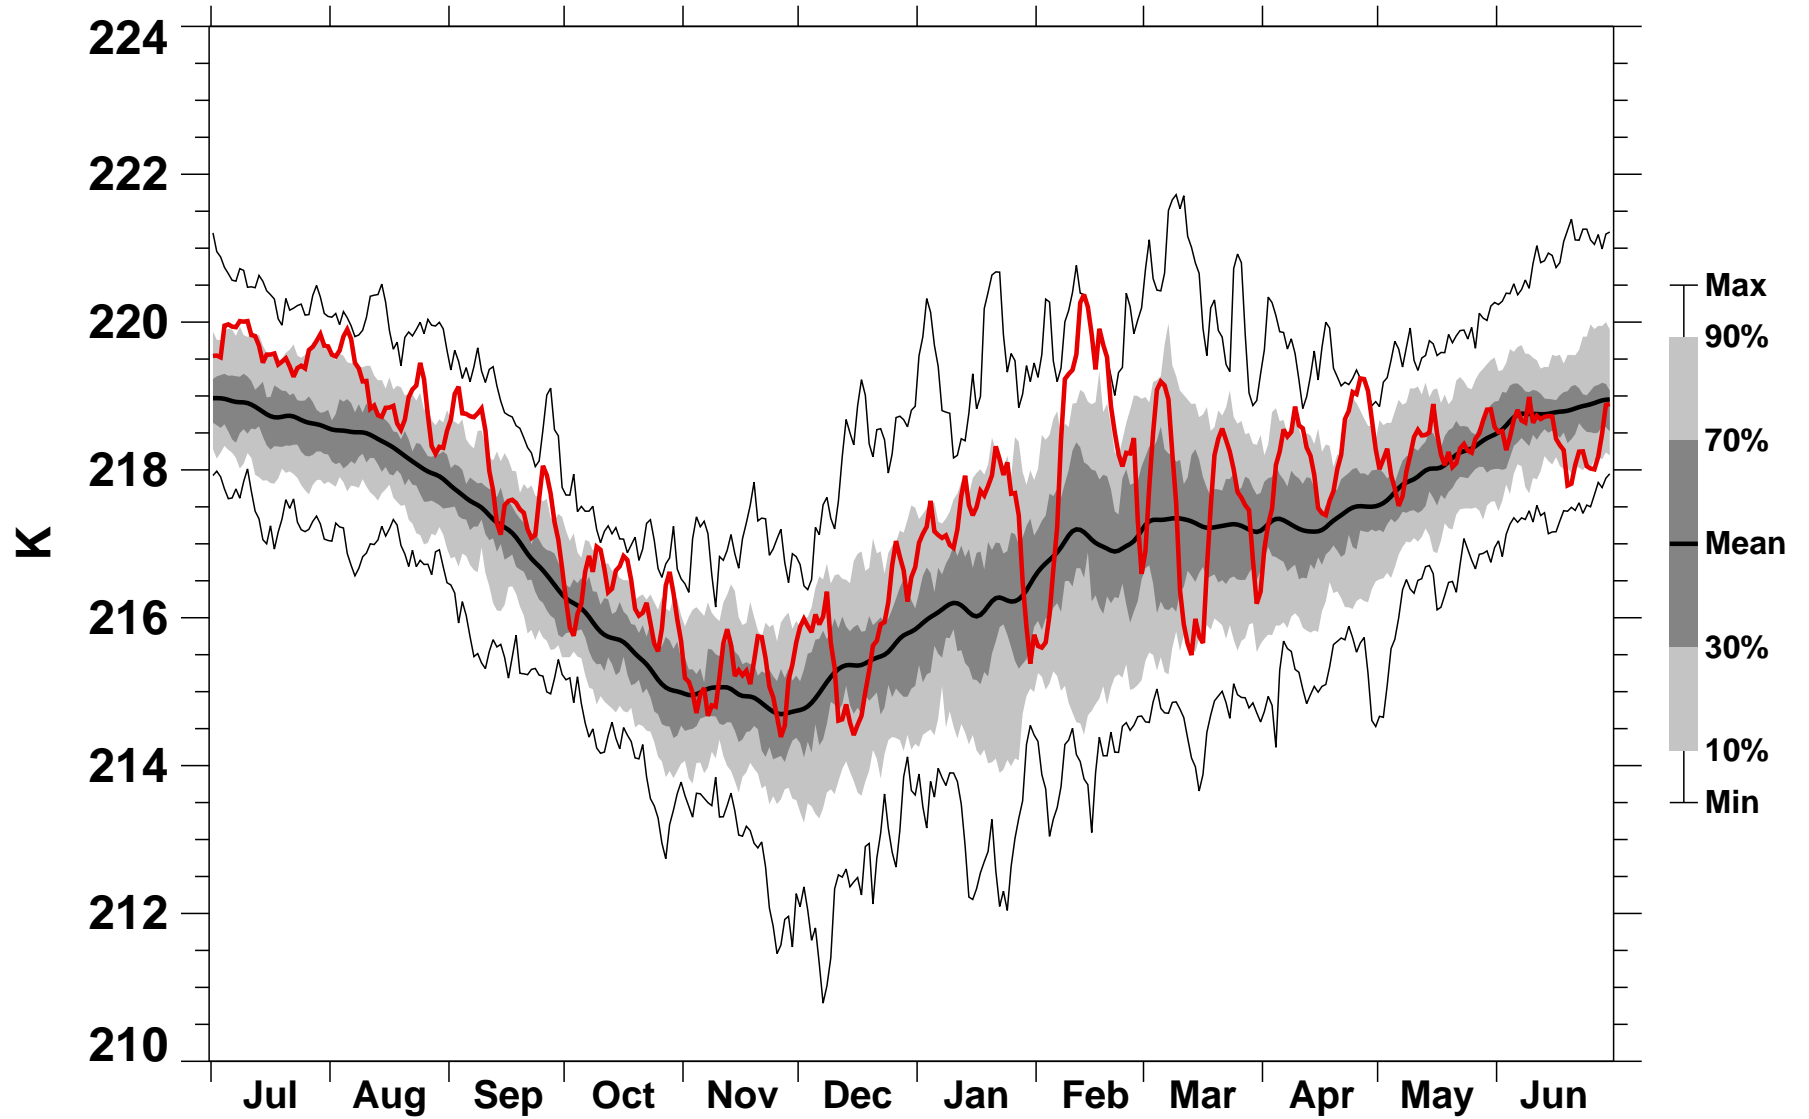

# 50°N Zonal Mean Temperature 70 hPa MERRA2

1978/1979–2022/2023

2015/2016