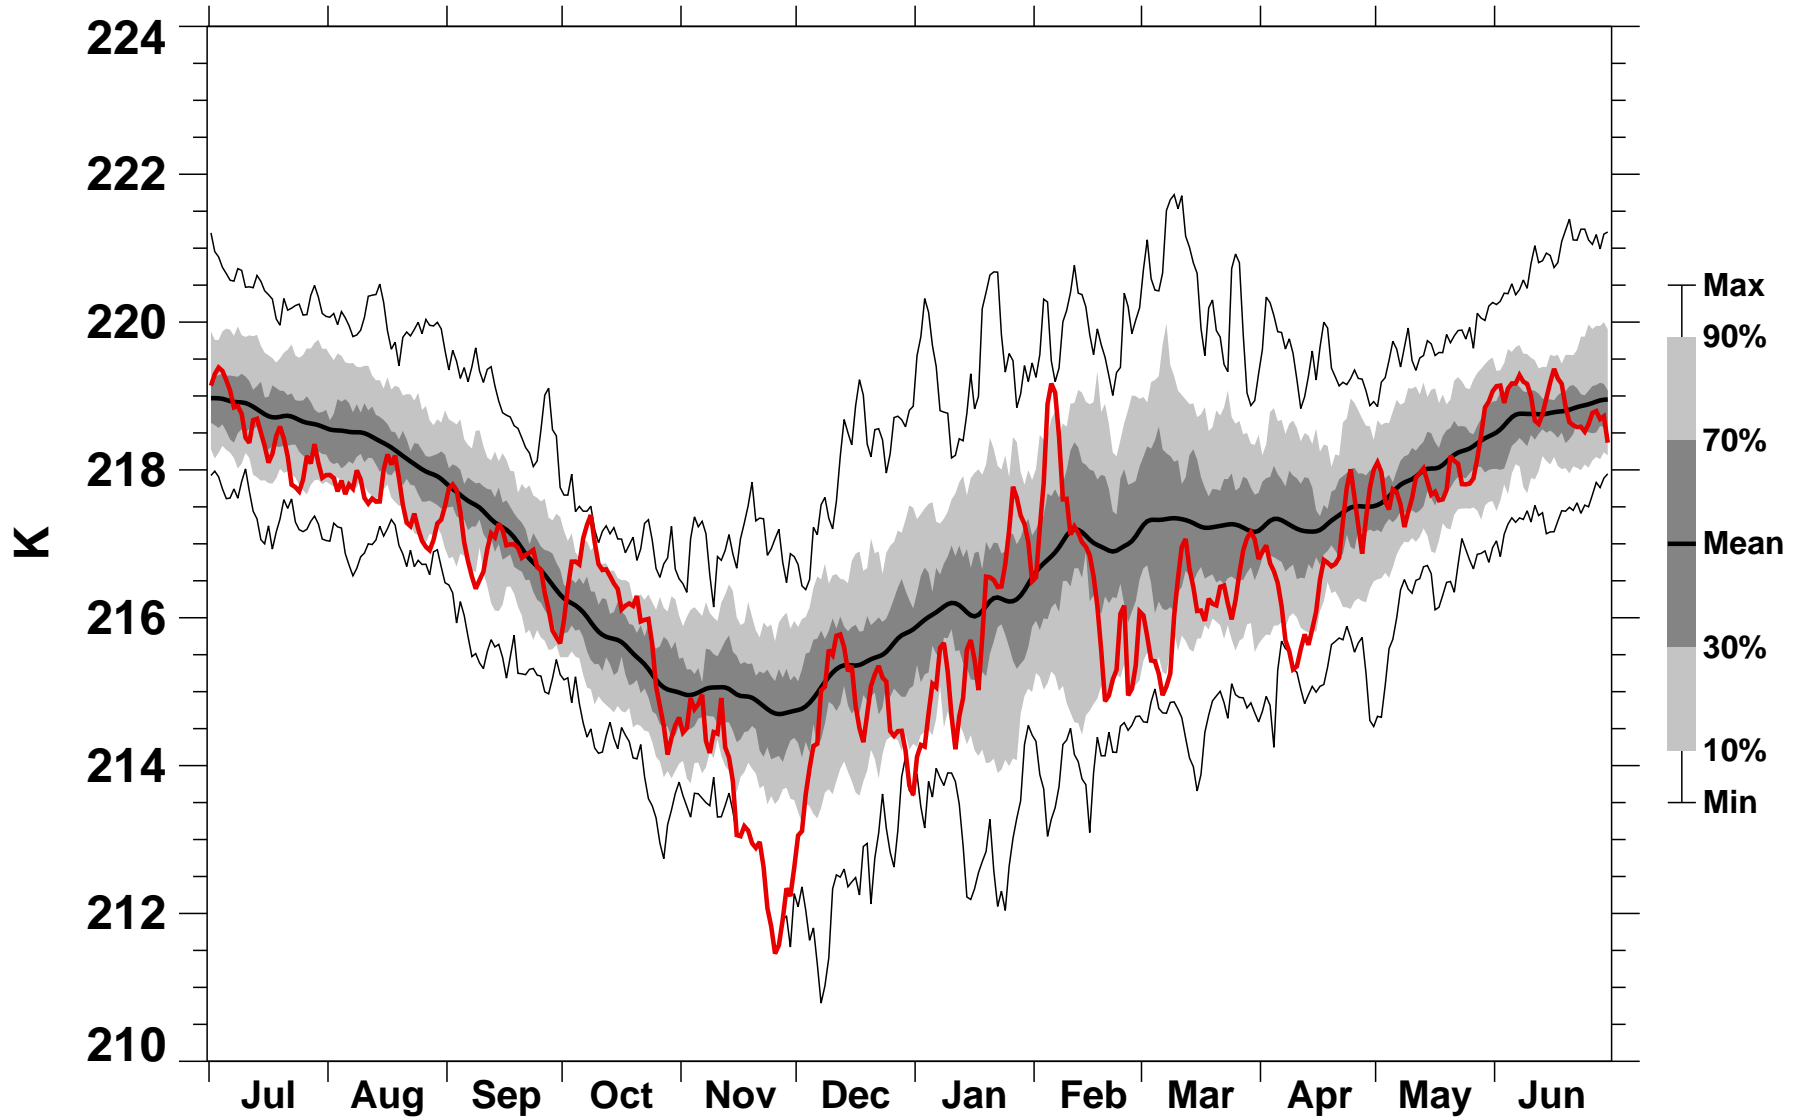

# 50°N Zonal Mean Temperature 70 hPa MERRA2

1978/1979–2022/2023

2016/2017