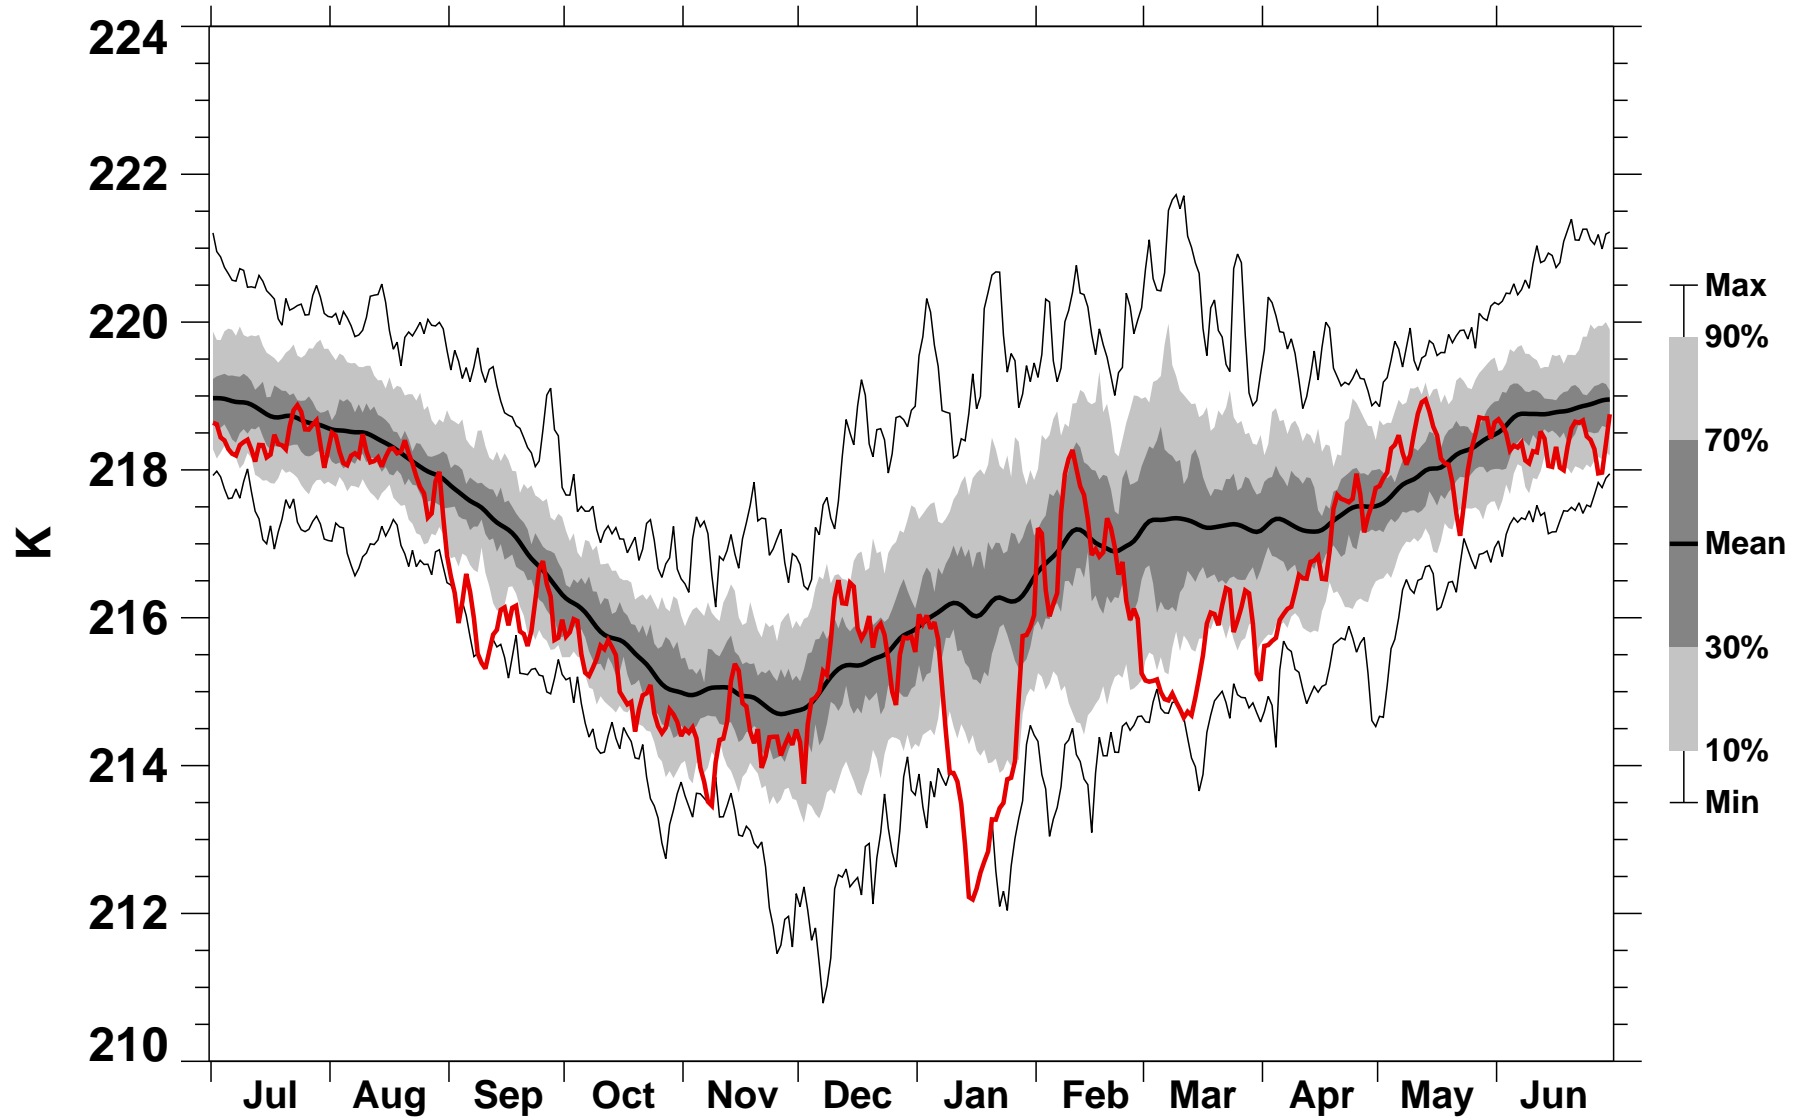

# 50°N Zonal Mean Temperature 70 hPa MERRA2

1978/1979–2022/2023

2020/2021