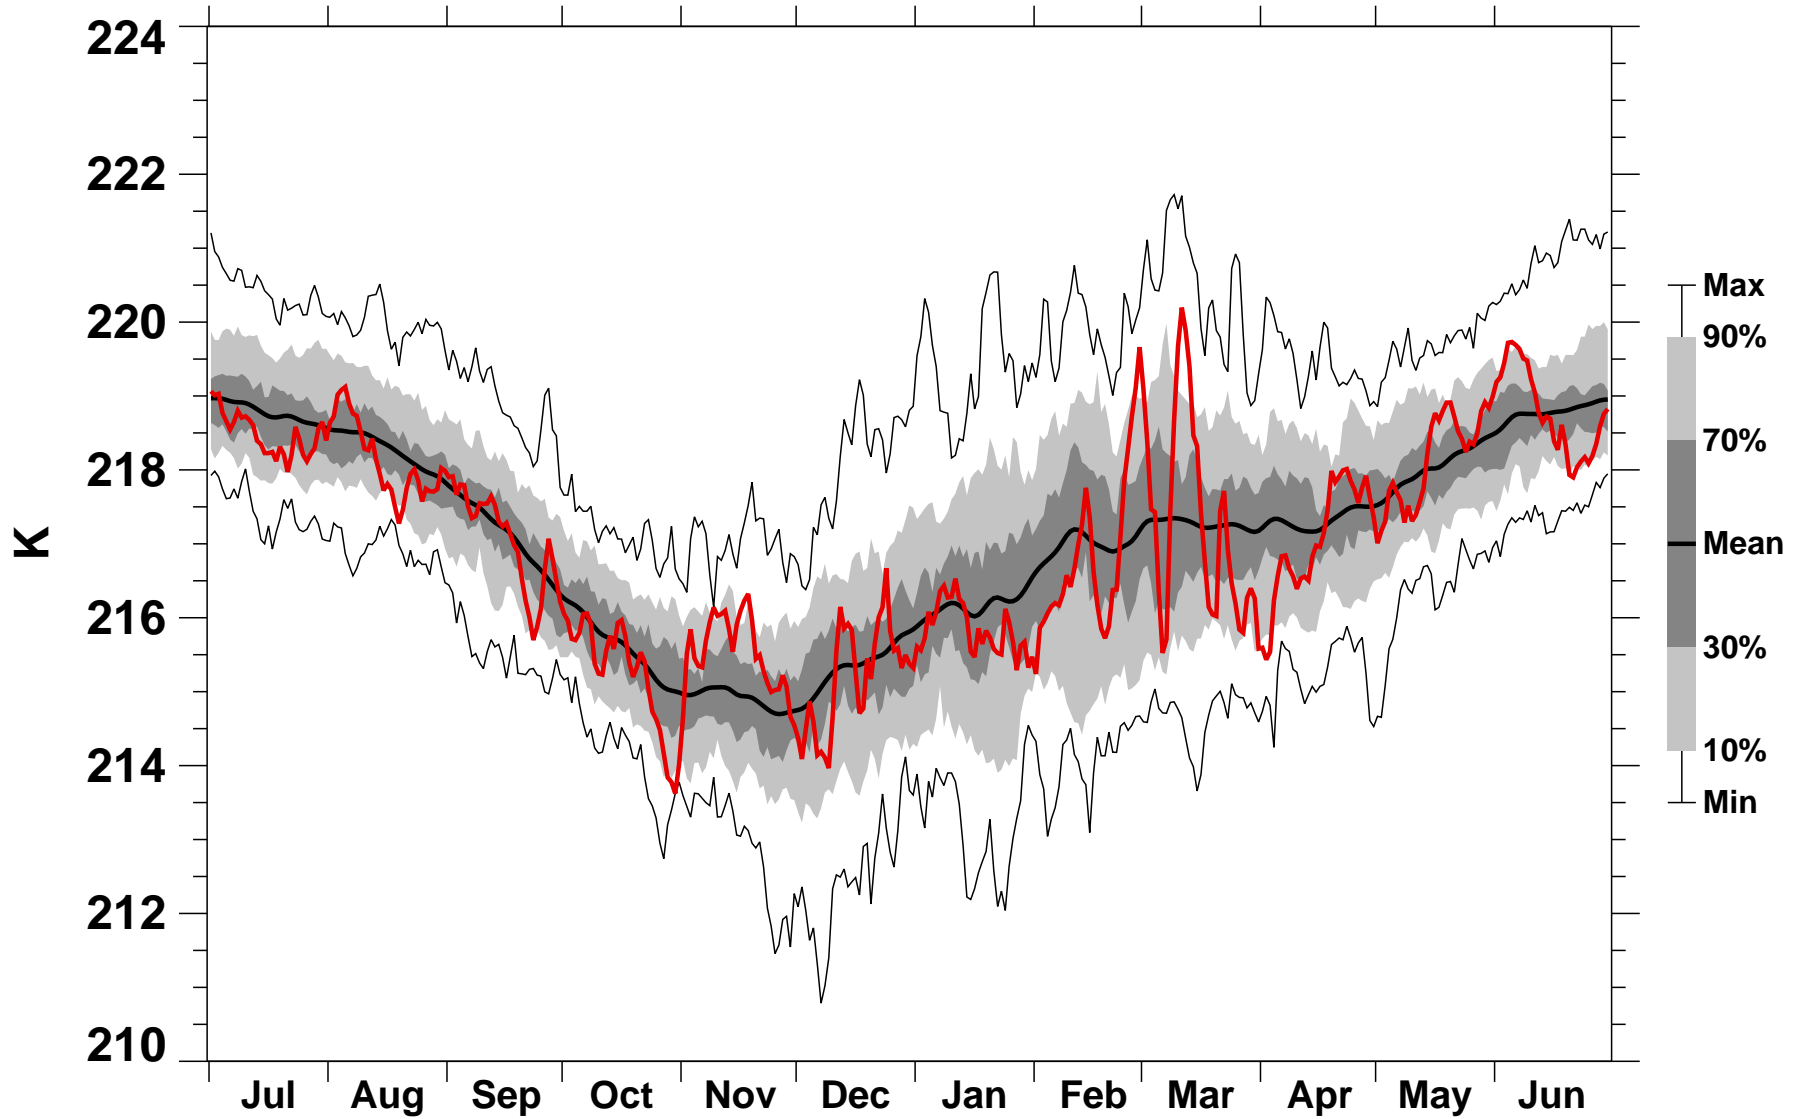

# 50°N Zonal Mean Temperature 70 hPa MERRA2

1978/1979–2022/2023

2021/2022