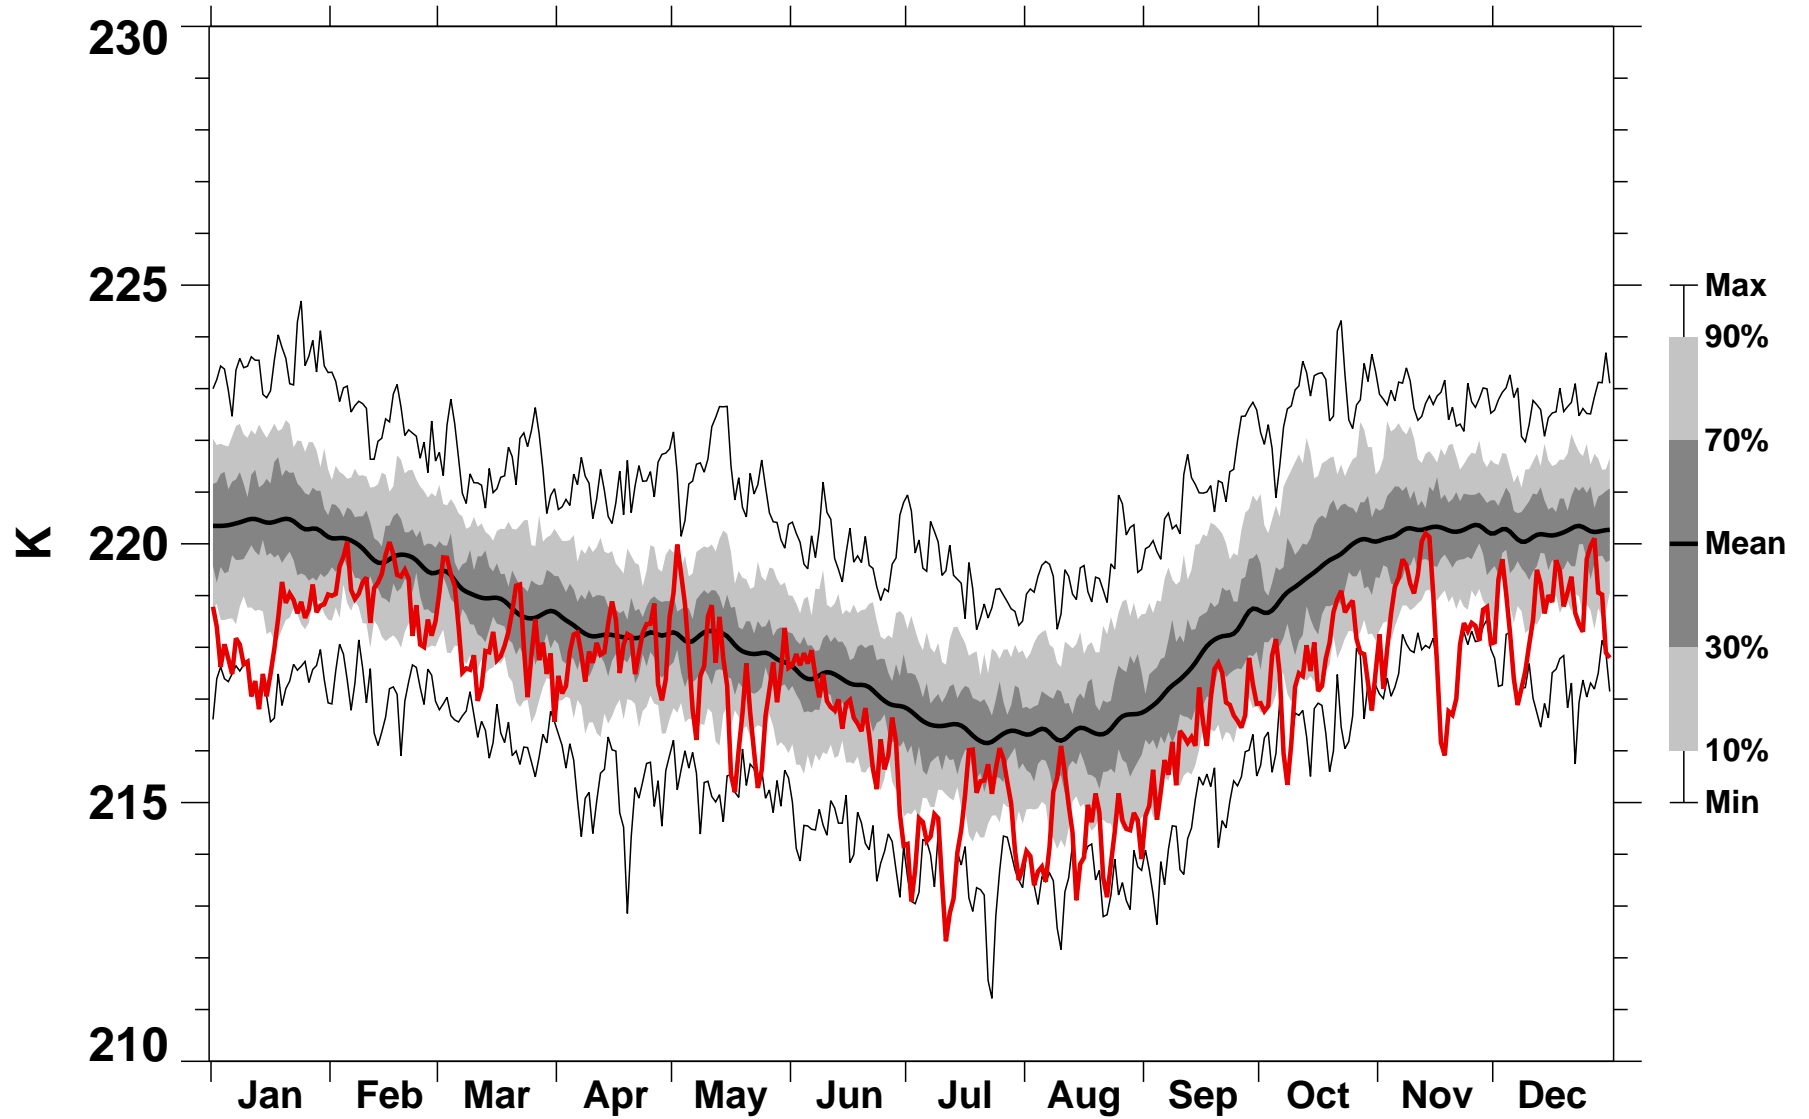

50°S Zonal Mean Temperature 150 hPa MERRA2

1979-2023

1999