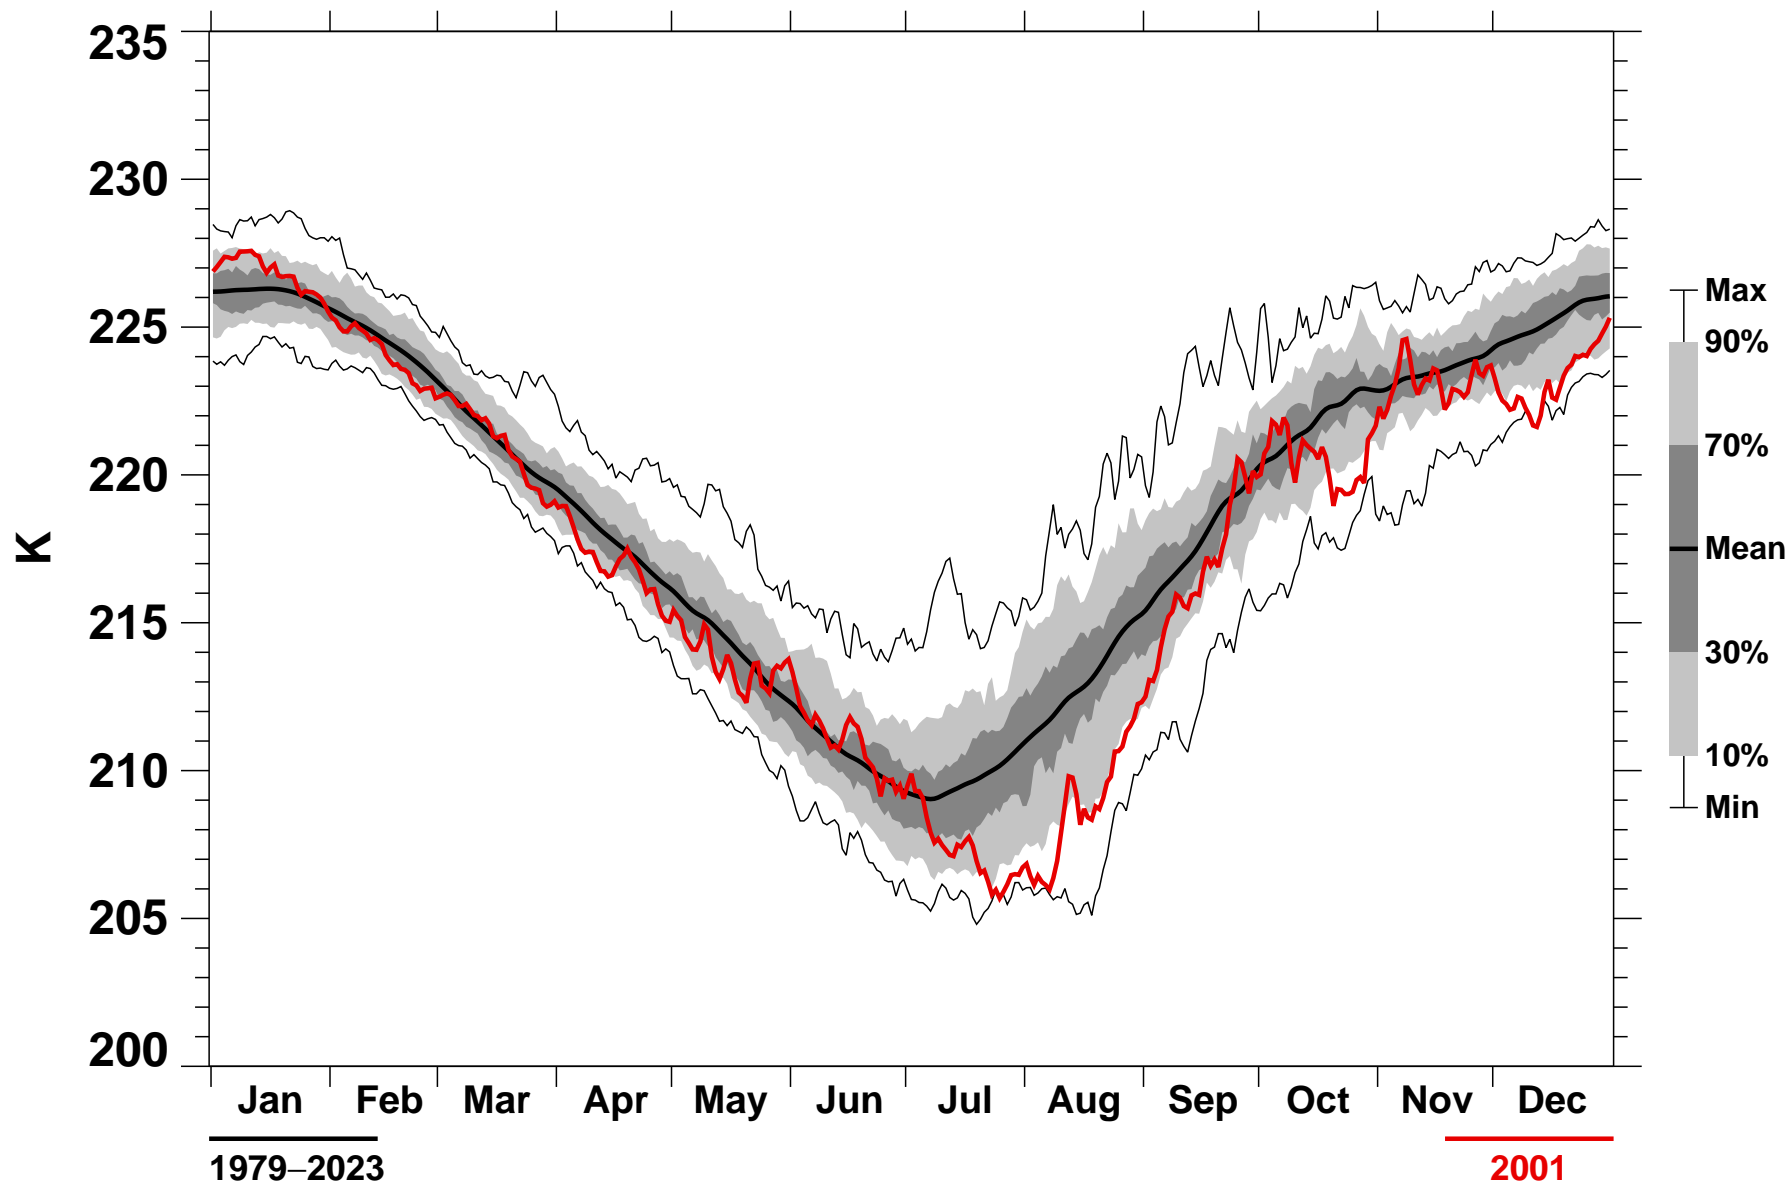

50°S Zonal Mean Temperature 30 hPa MERRA2

1979–2023

2001