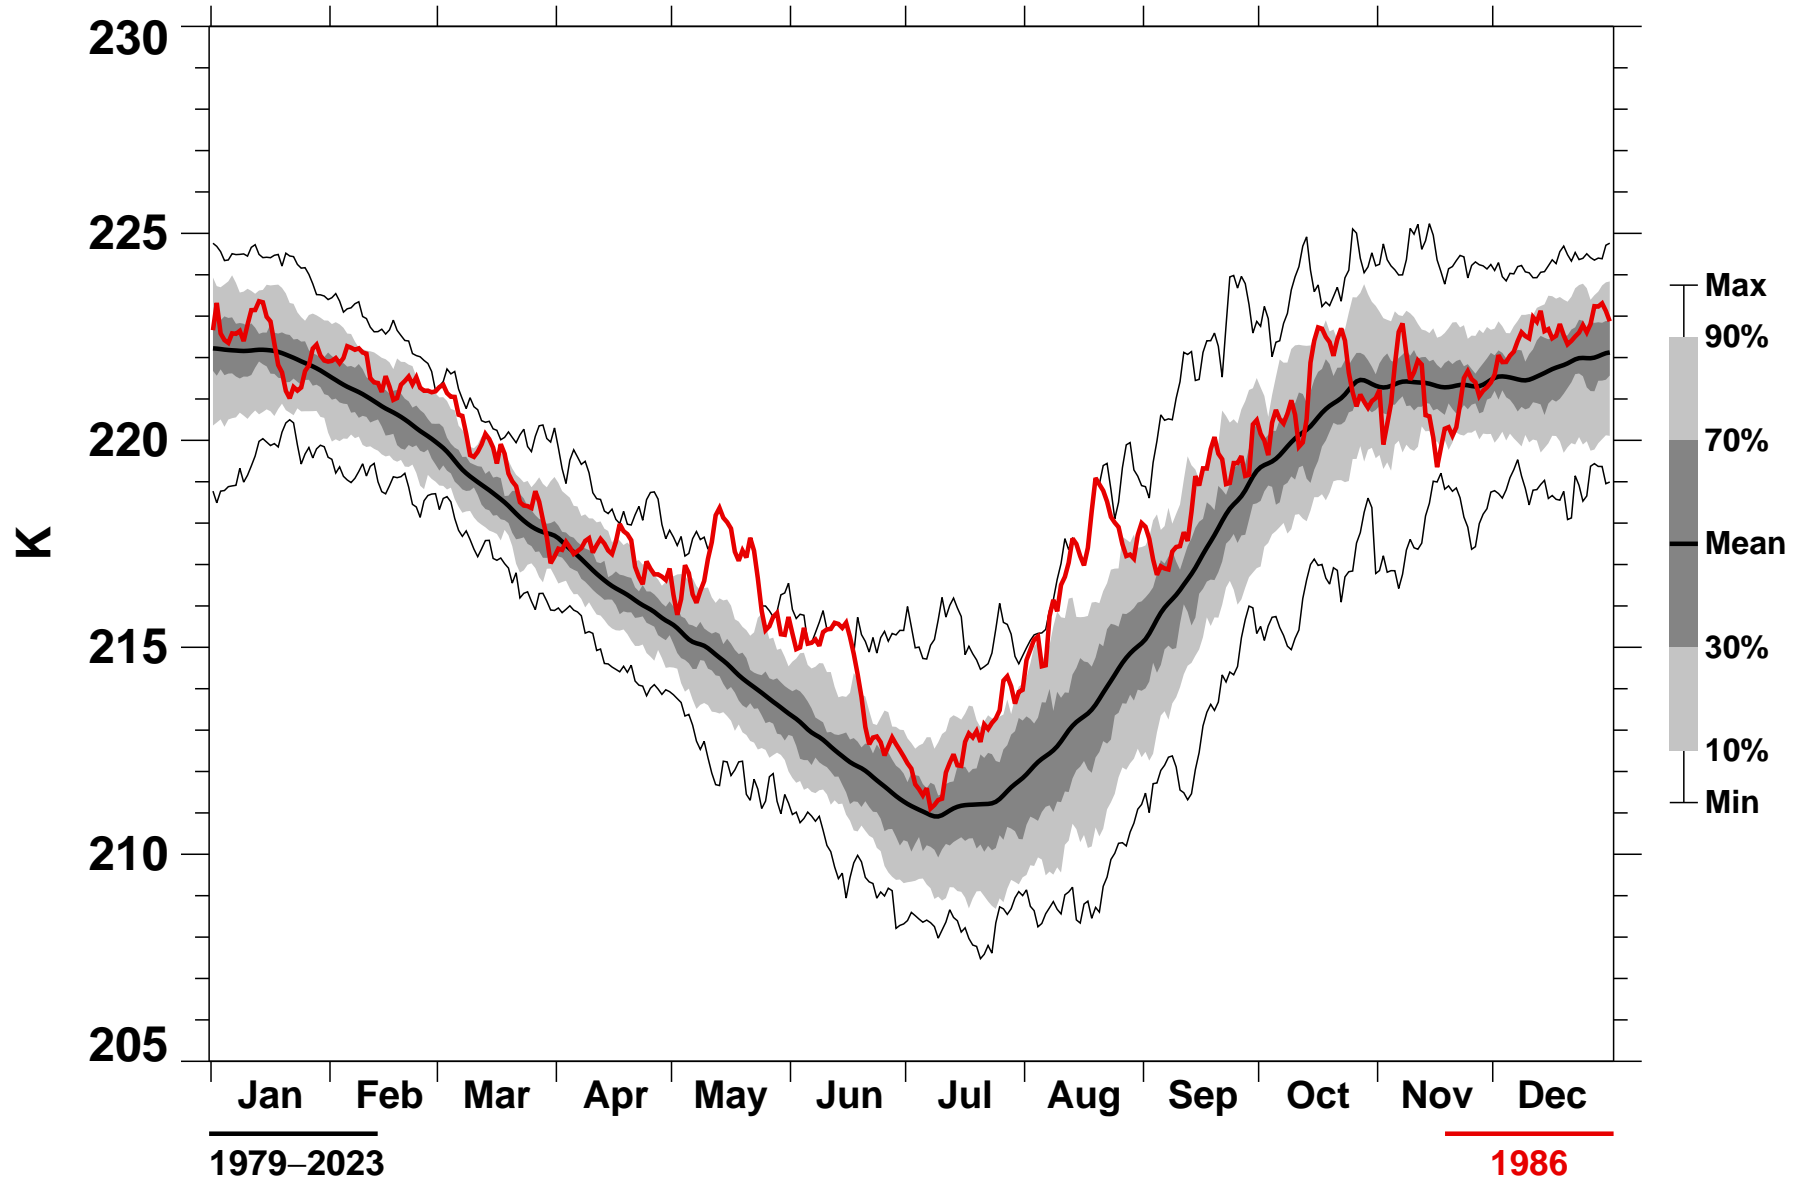

50°S Zonal Mean Temperature 50 hPa MERRA2

1979–2023

1986