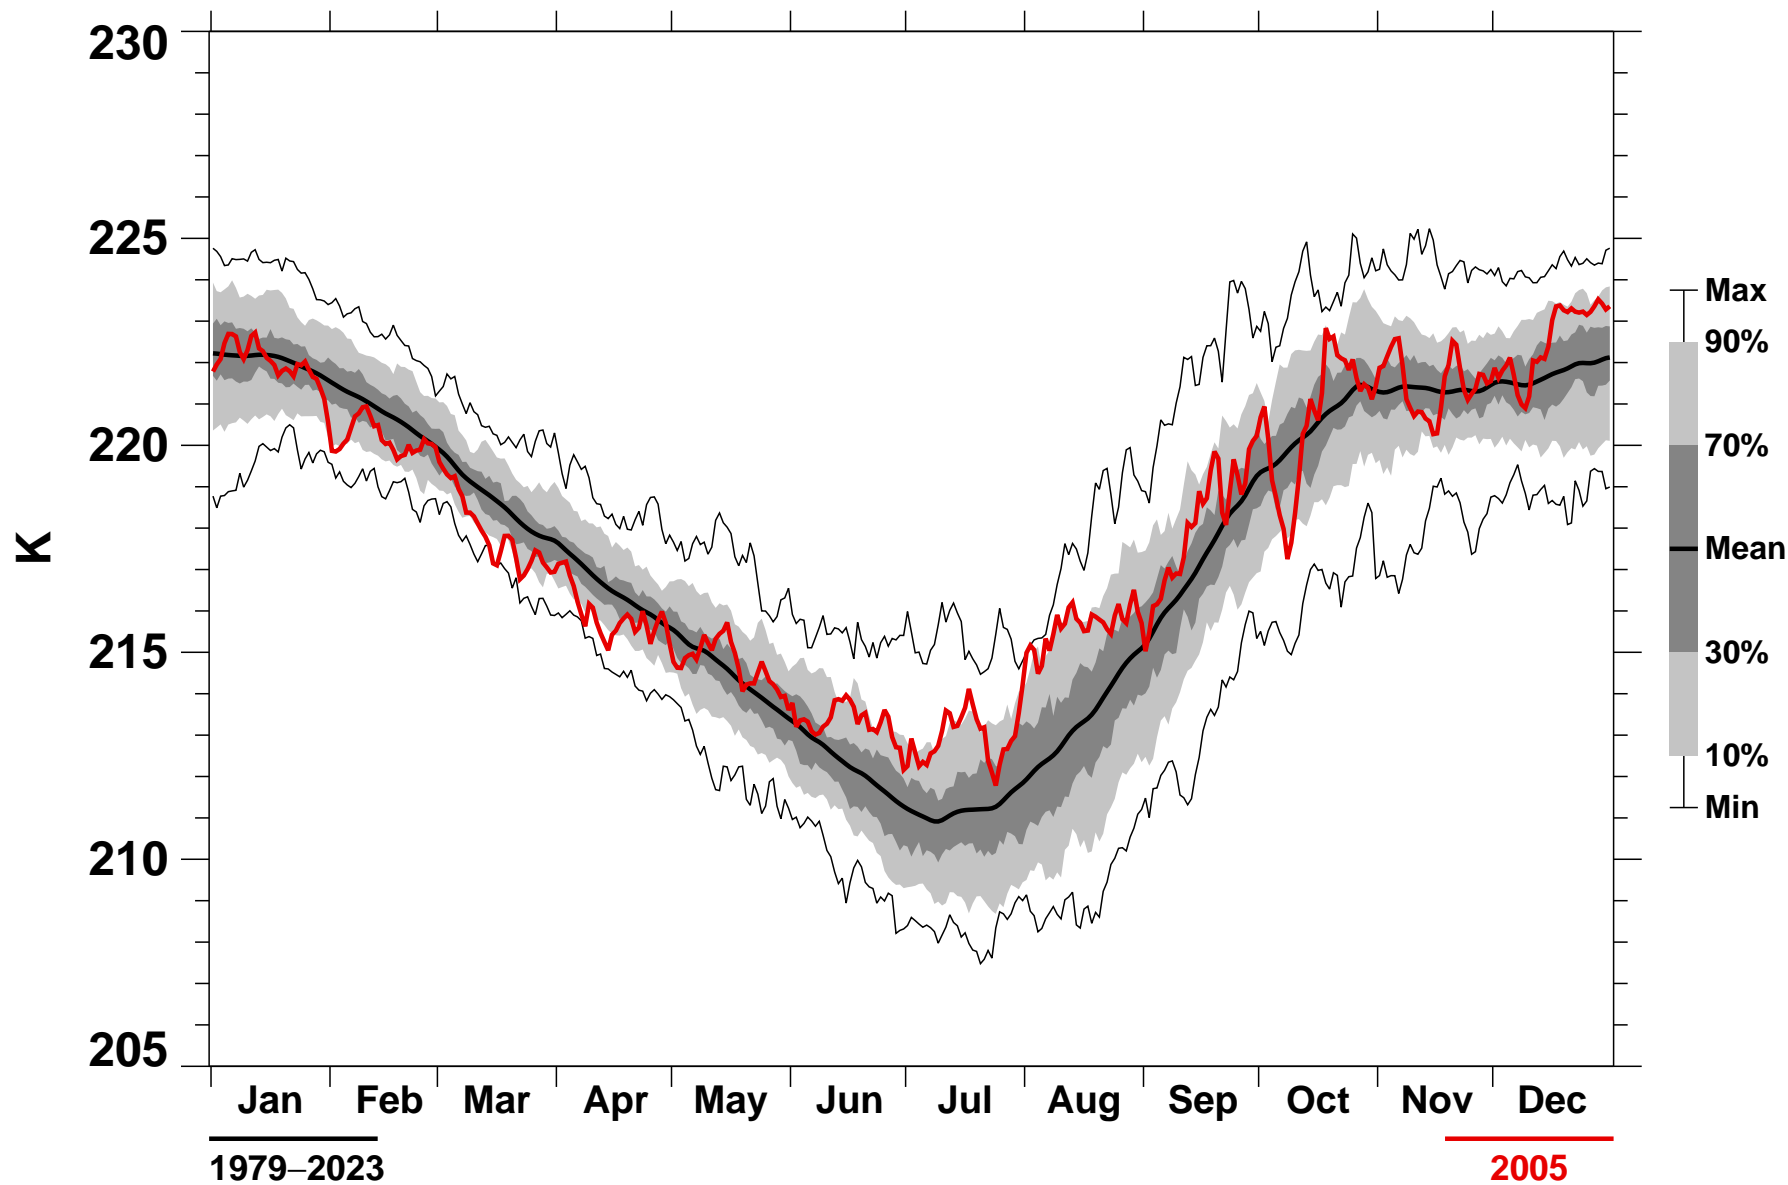

50°S Zonal Mean Temperature 50 hPa MERRA2

1979-2023

2005