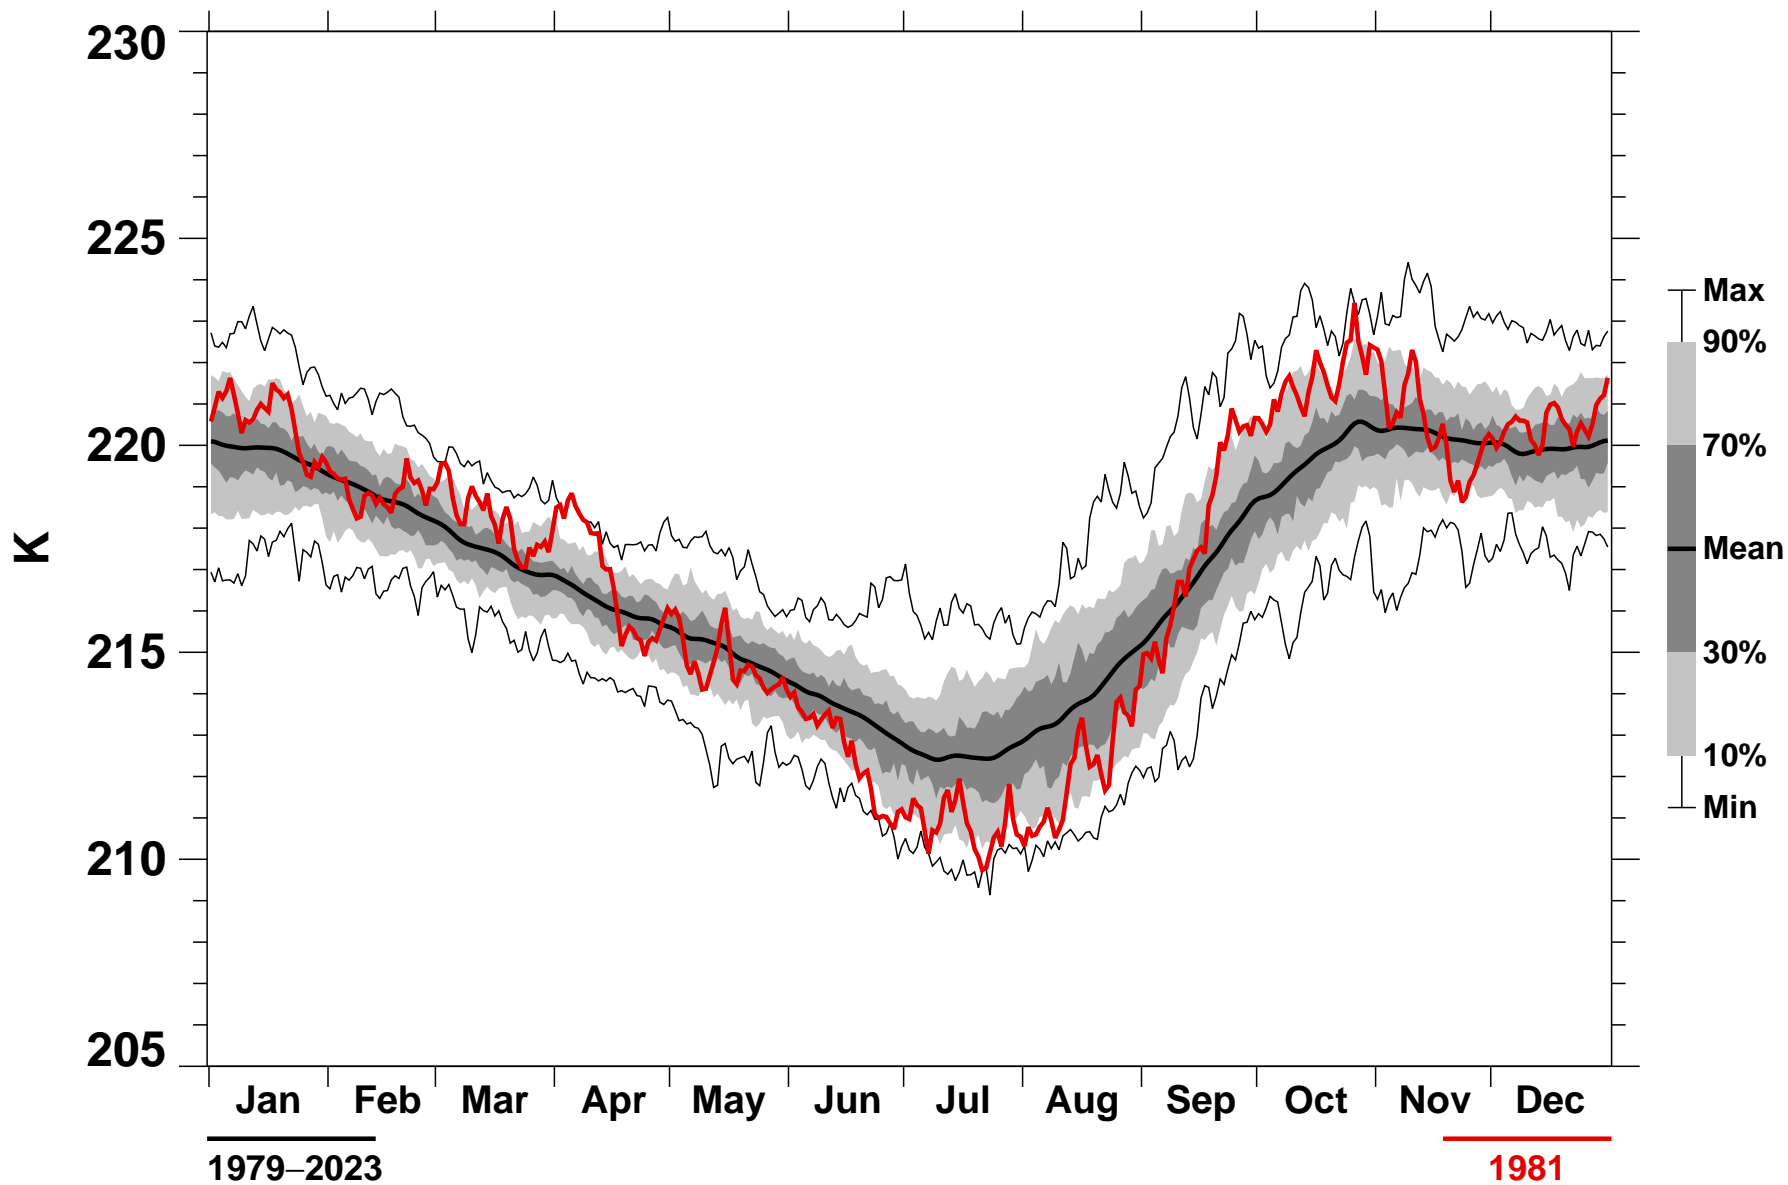

# 50°S Zonal Mean Temperature 70 hPa MERRA2

1979-2023

1981