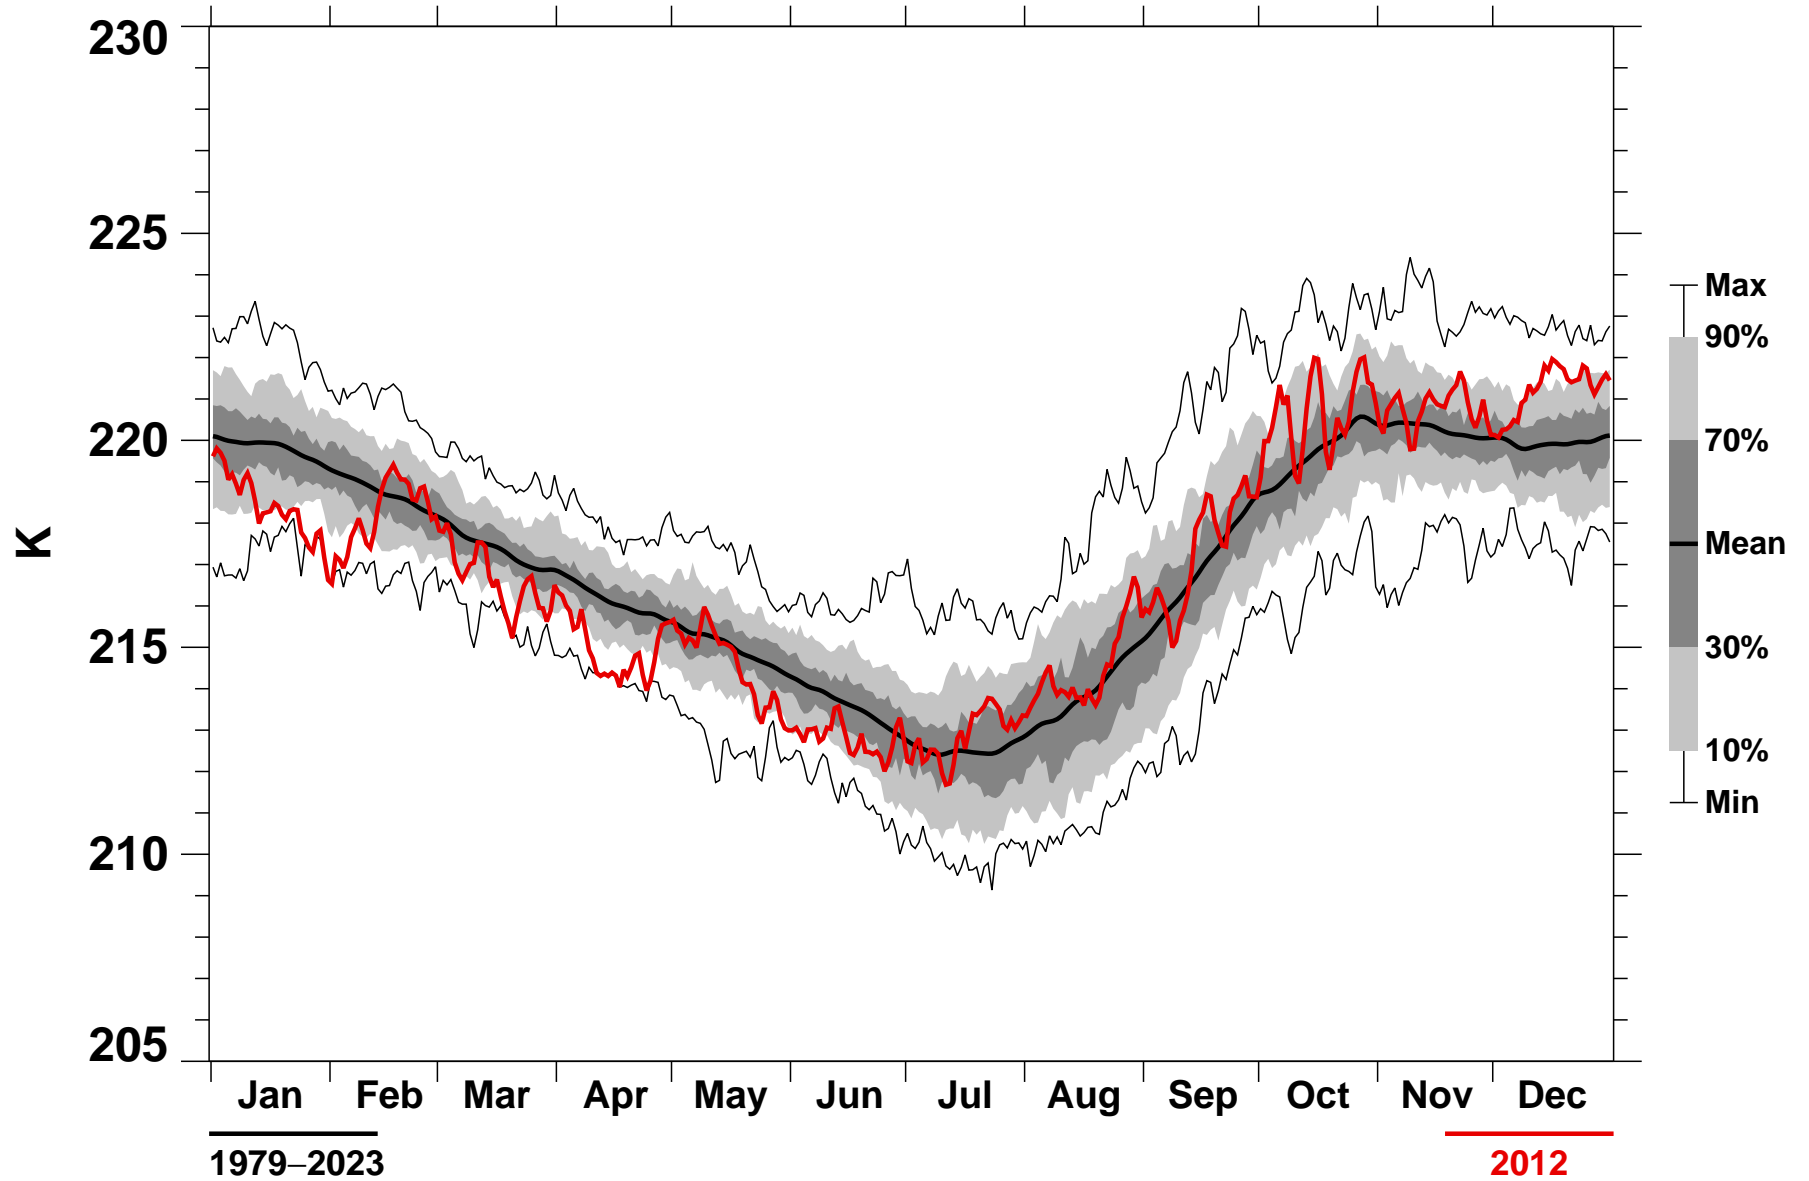

# 50°S Zonal Mean Temperature 70 hPa MERRA2

1979-2023

2012