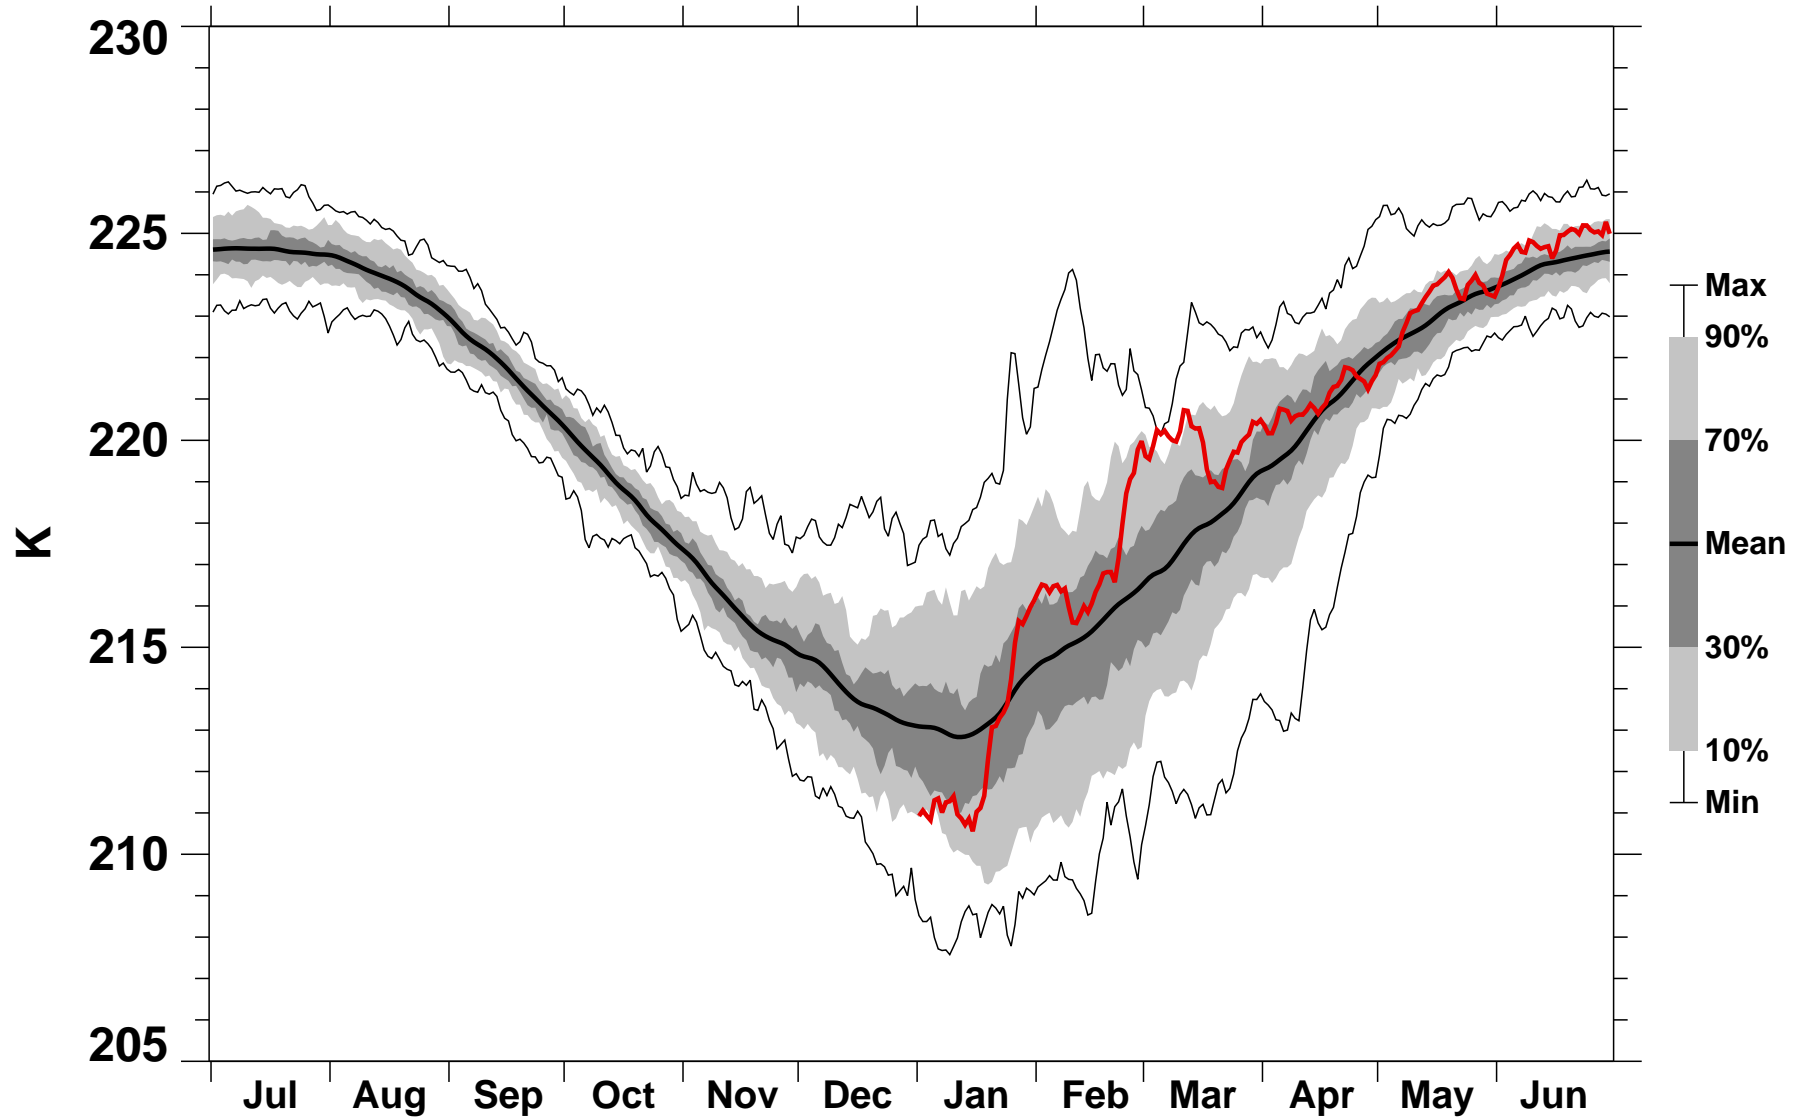

55-75°N Zonal Mean Temperature 100 hPa MERRA2

1978/1979-2022/2023

1978/1979