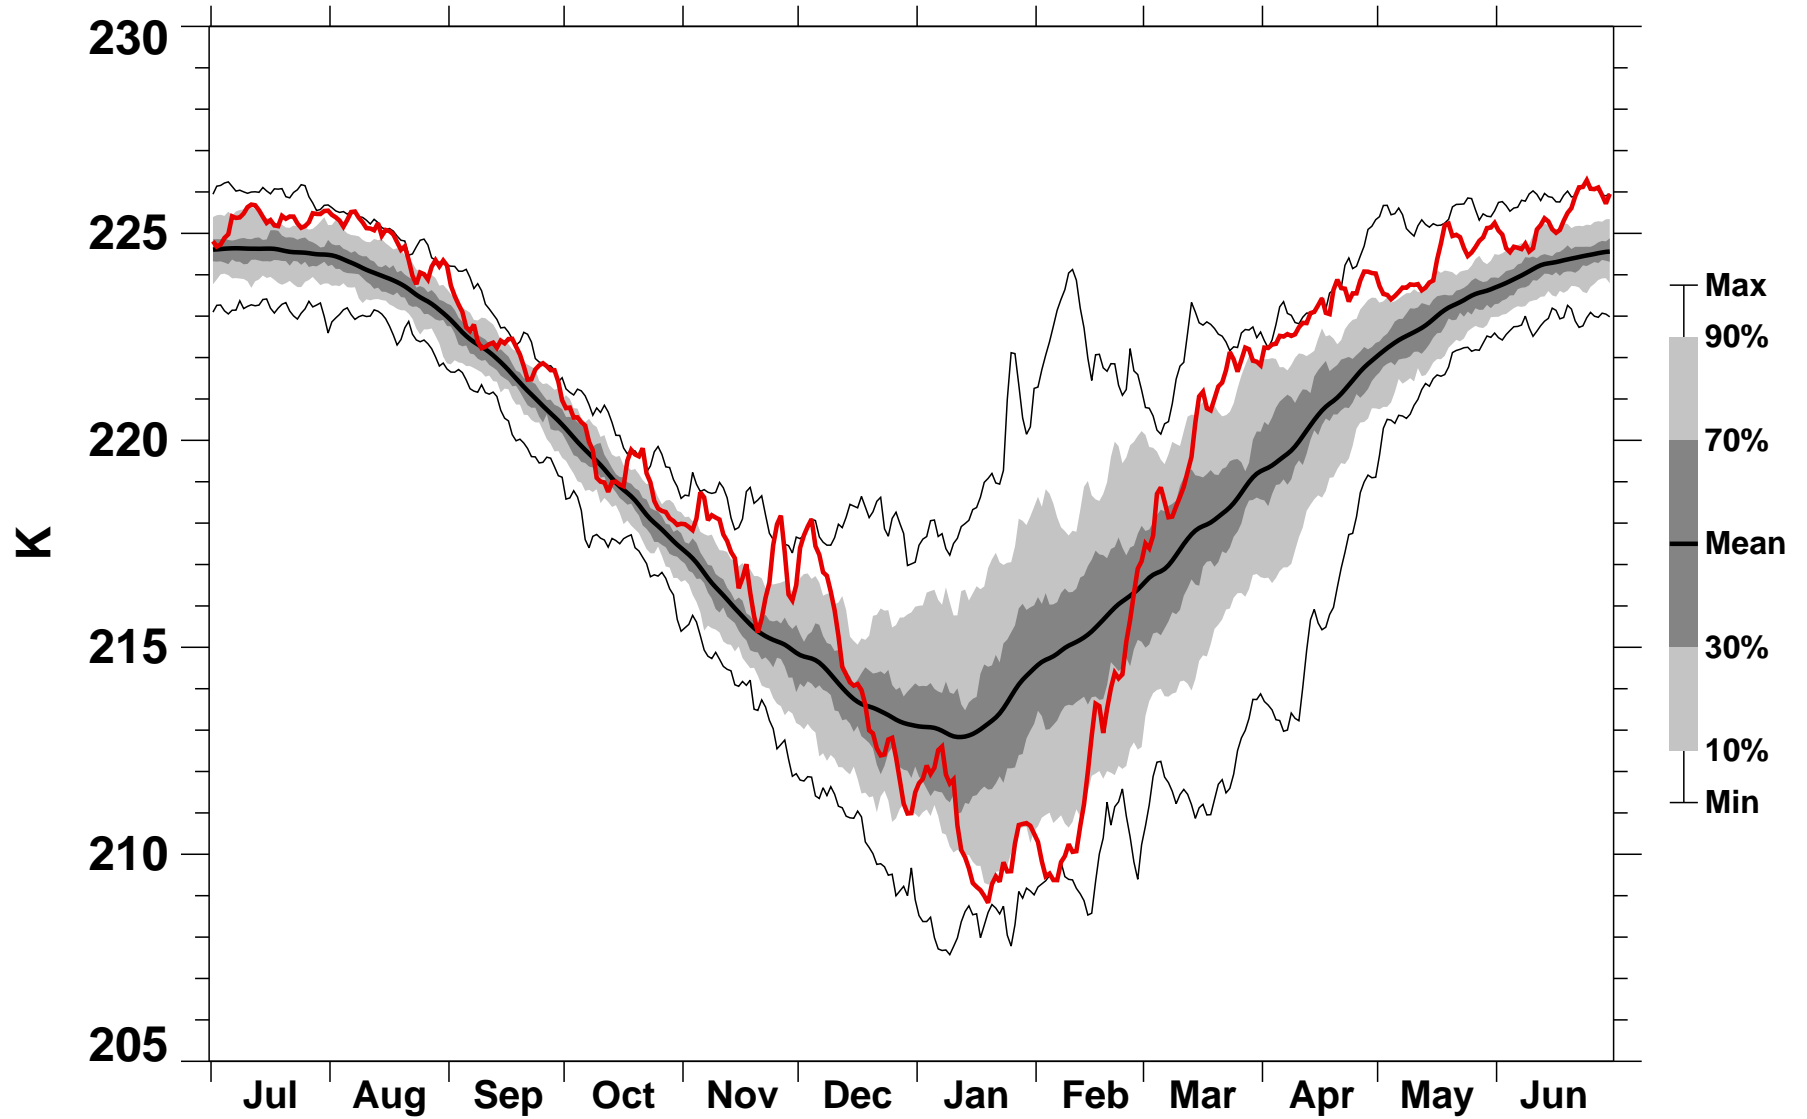

# 55-75°N Zonal Mean Temperature 100 hPa MERRA2

1978/1979–2022/2023

1979/1980