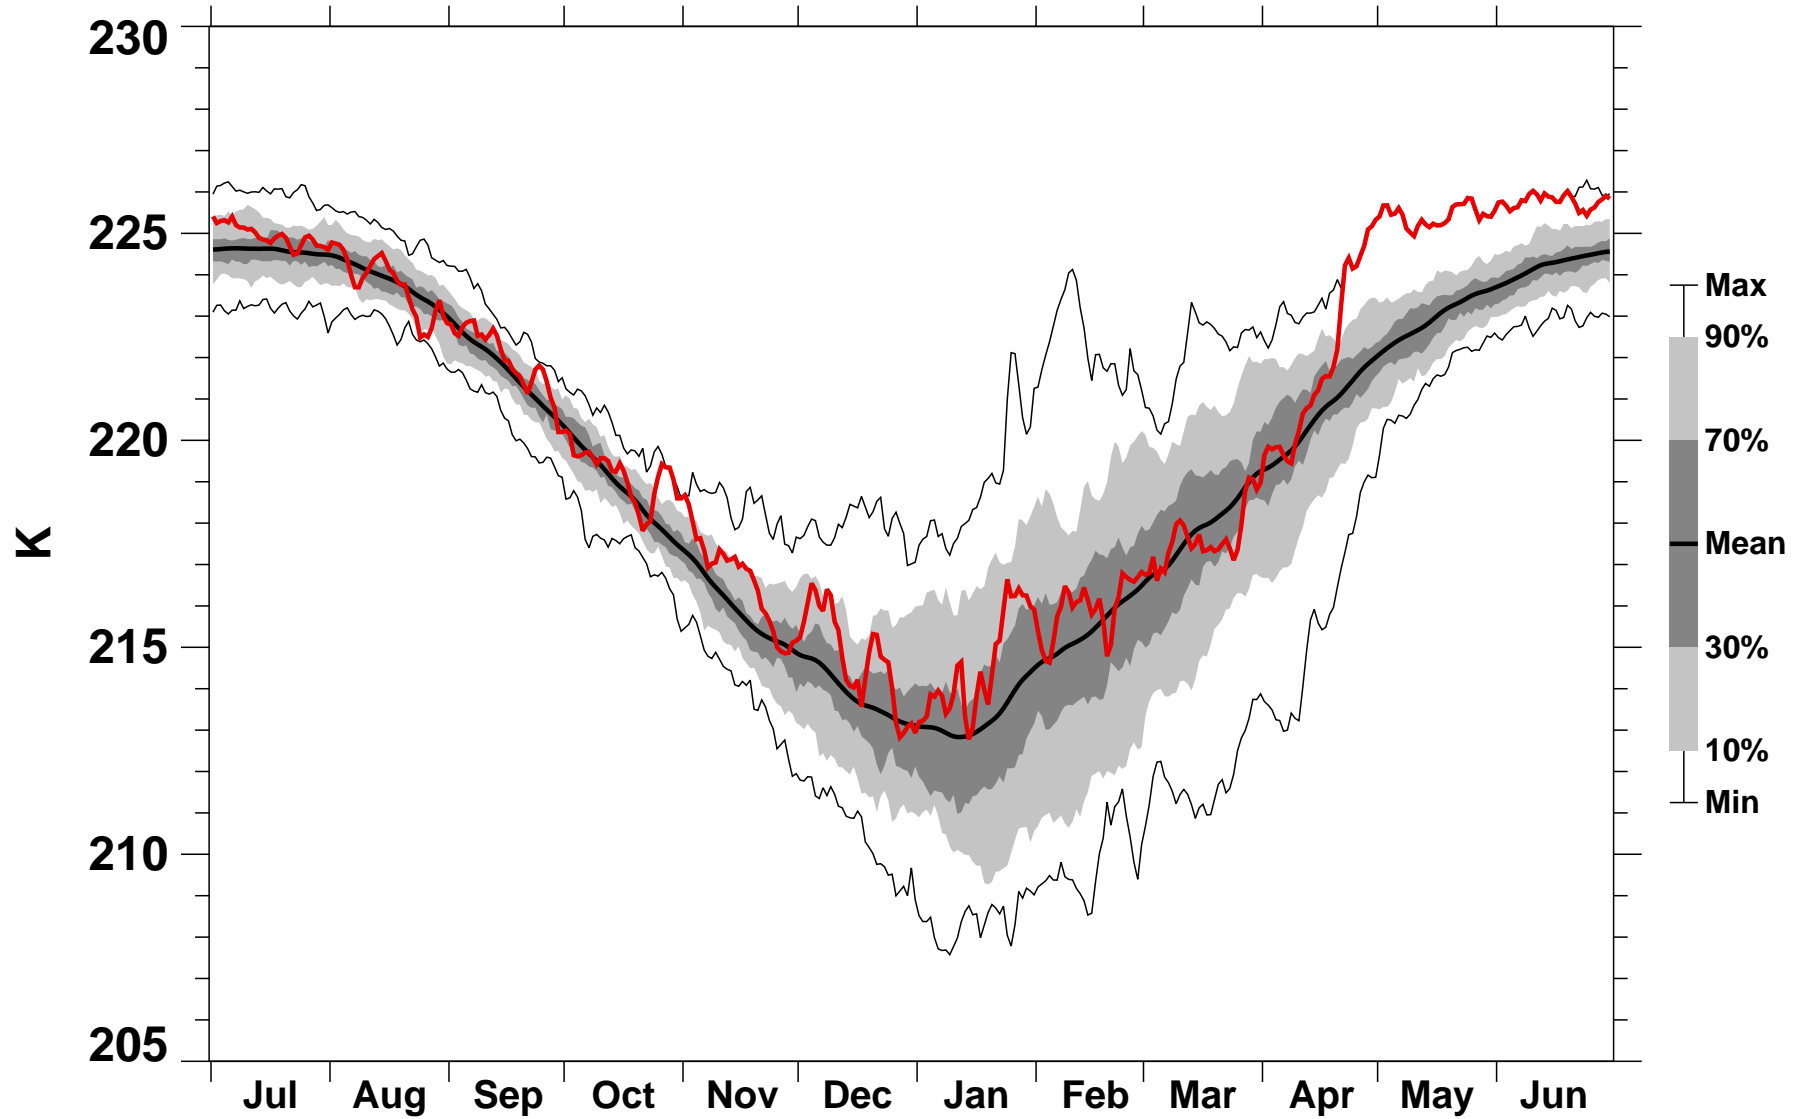

# 55-75°N Zonal Mean Temperature 100 hPa MERRA2

1978/1979–2022/2023

1981/1982