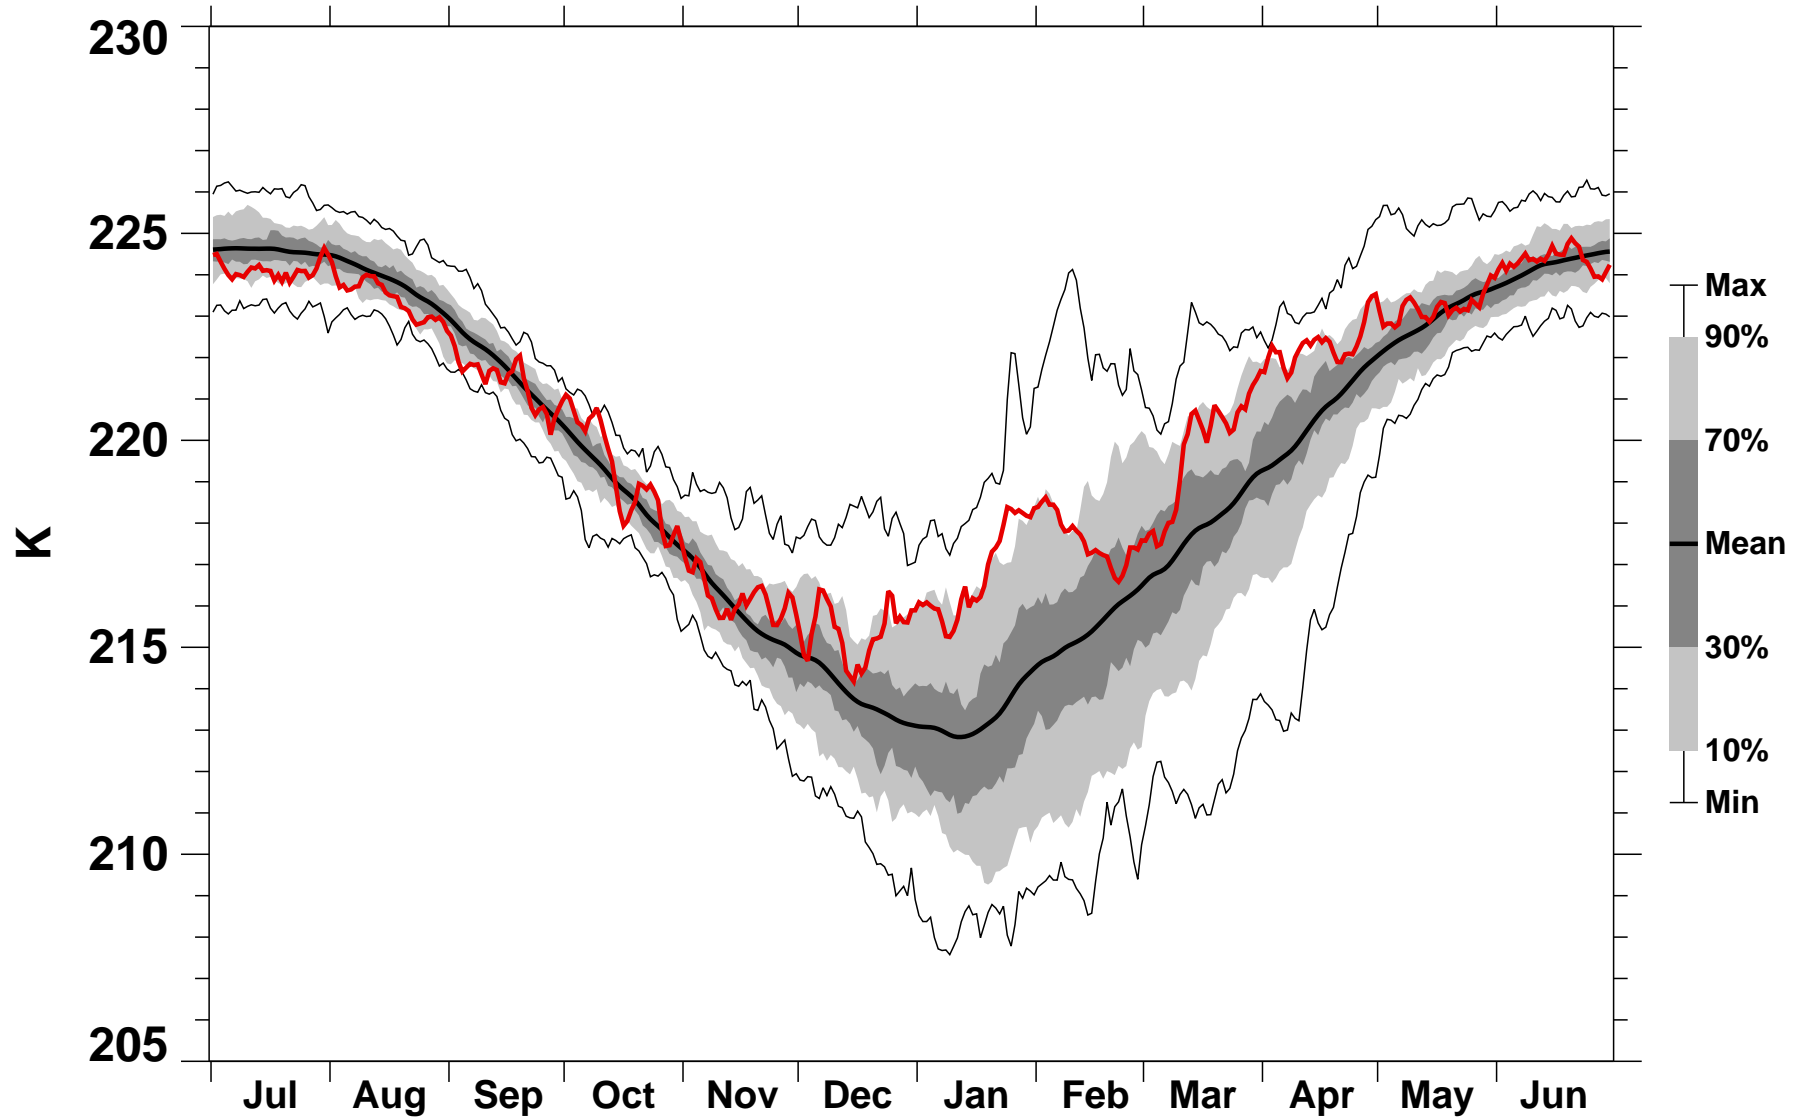

55-75°N Zonal Mean Temperature 100 hPa MERRA2

1978/1979–2022/2023

1984/1985