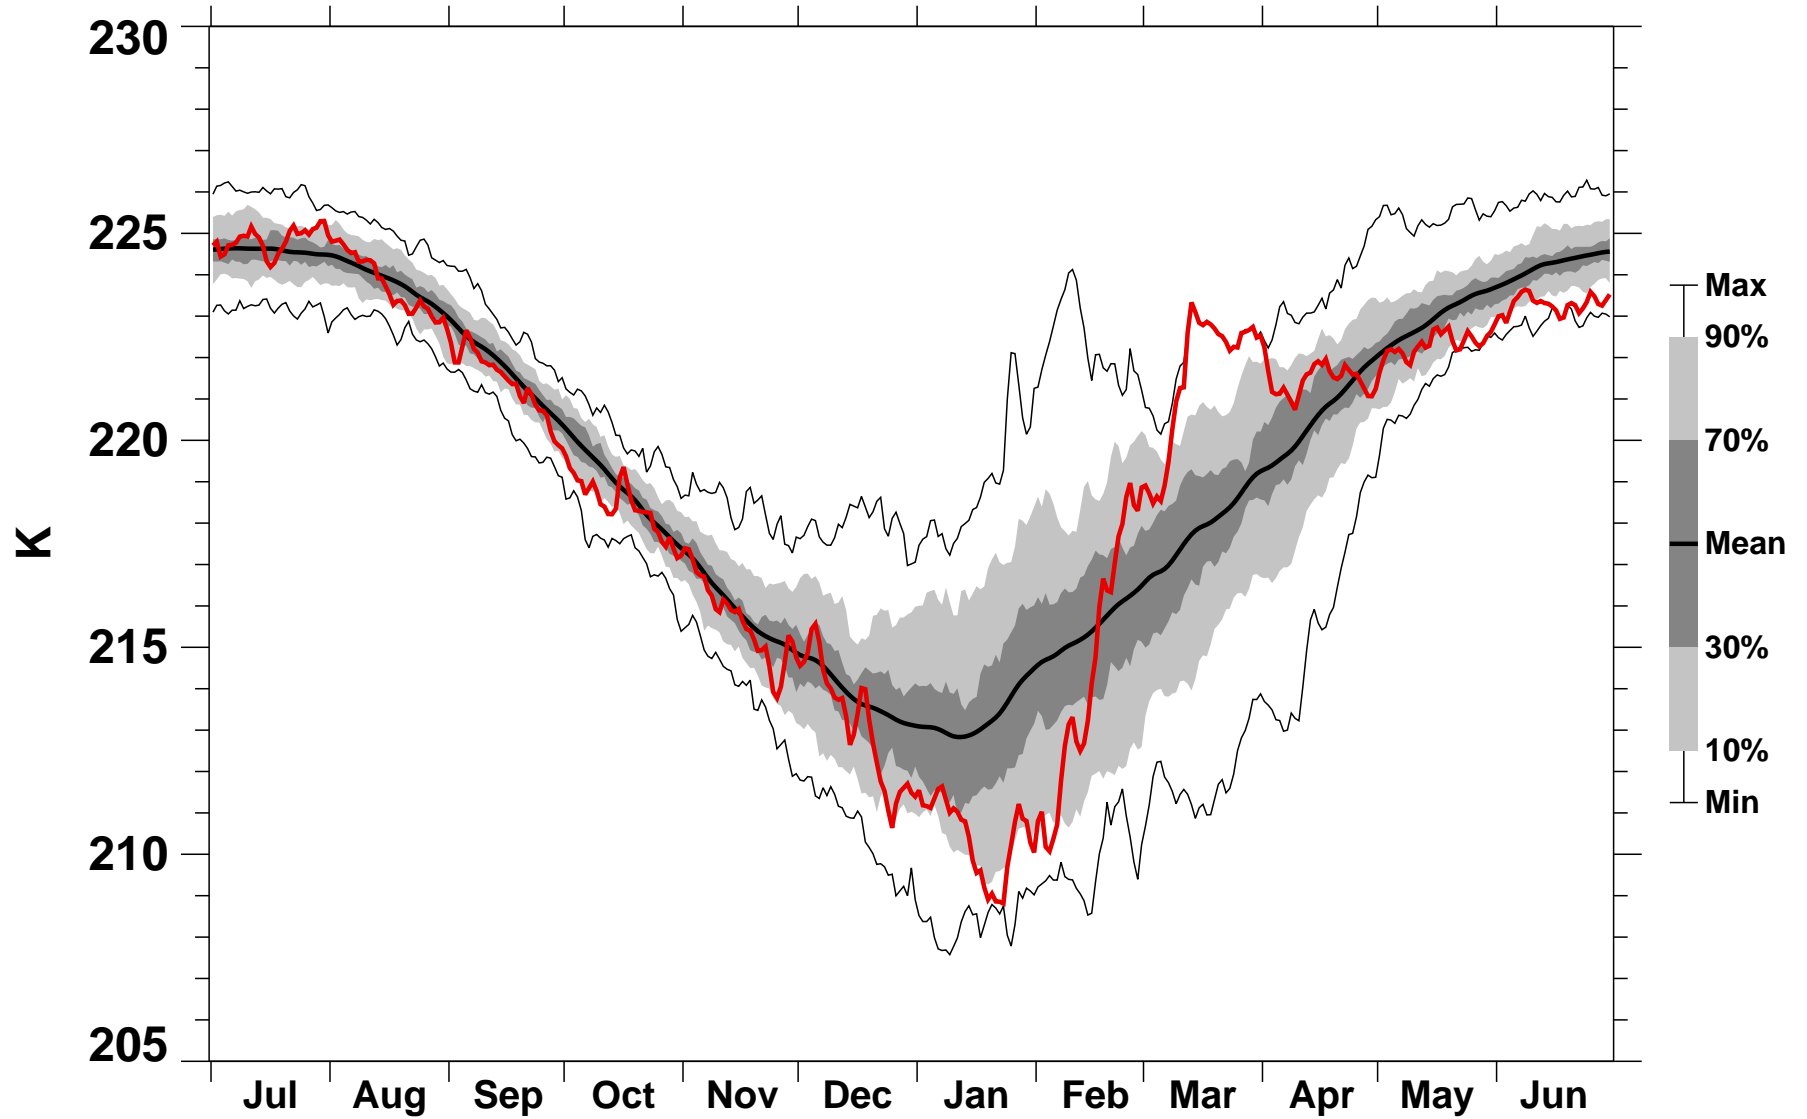

55-75°N Zonal Mean Temperature 100 hPa MERRA2

1978/1979-2022/2023

1988/1989