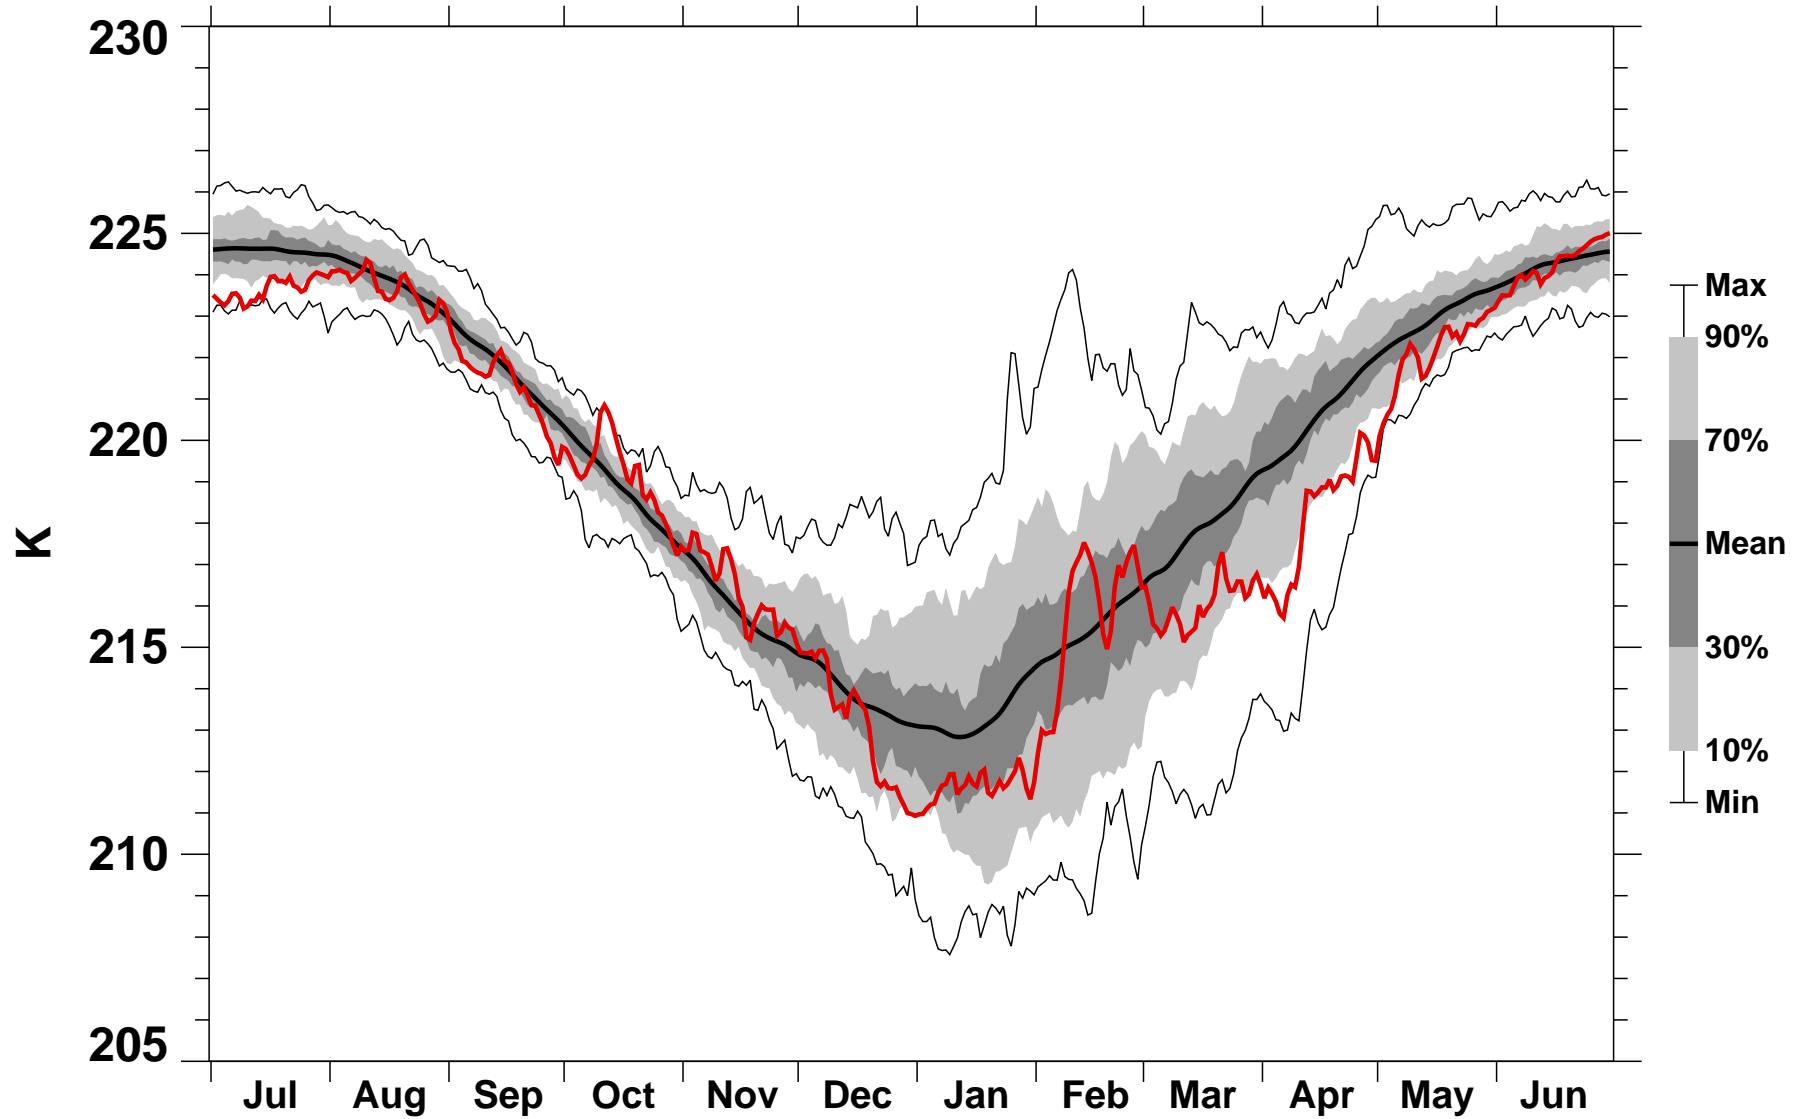

55-75°N Zonal Mean Temperature 100 hPa MERRA2

1978/1979–2022/2023

1989/1990