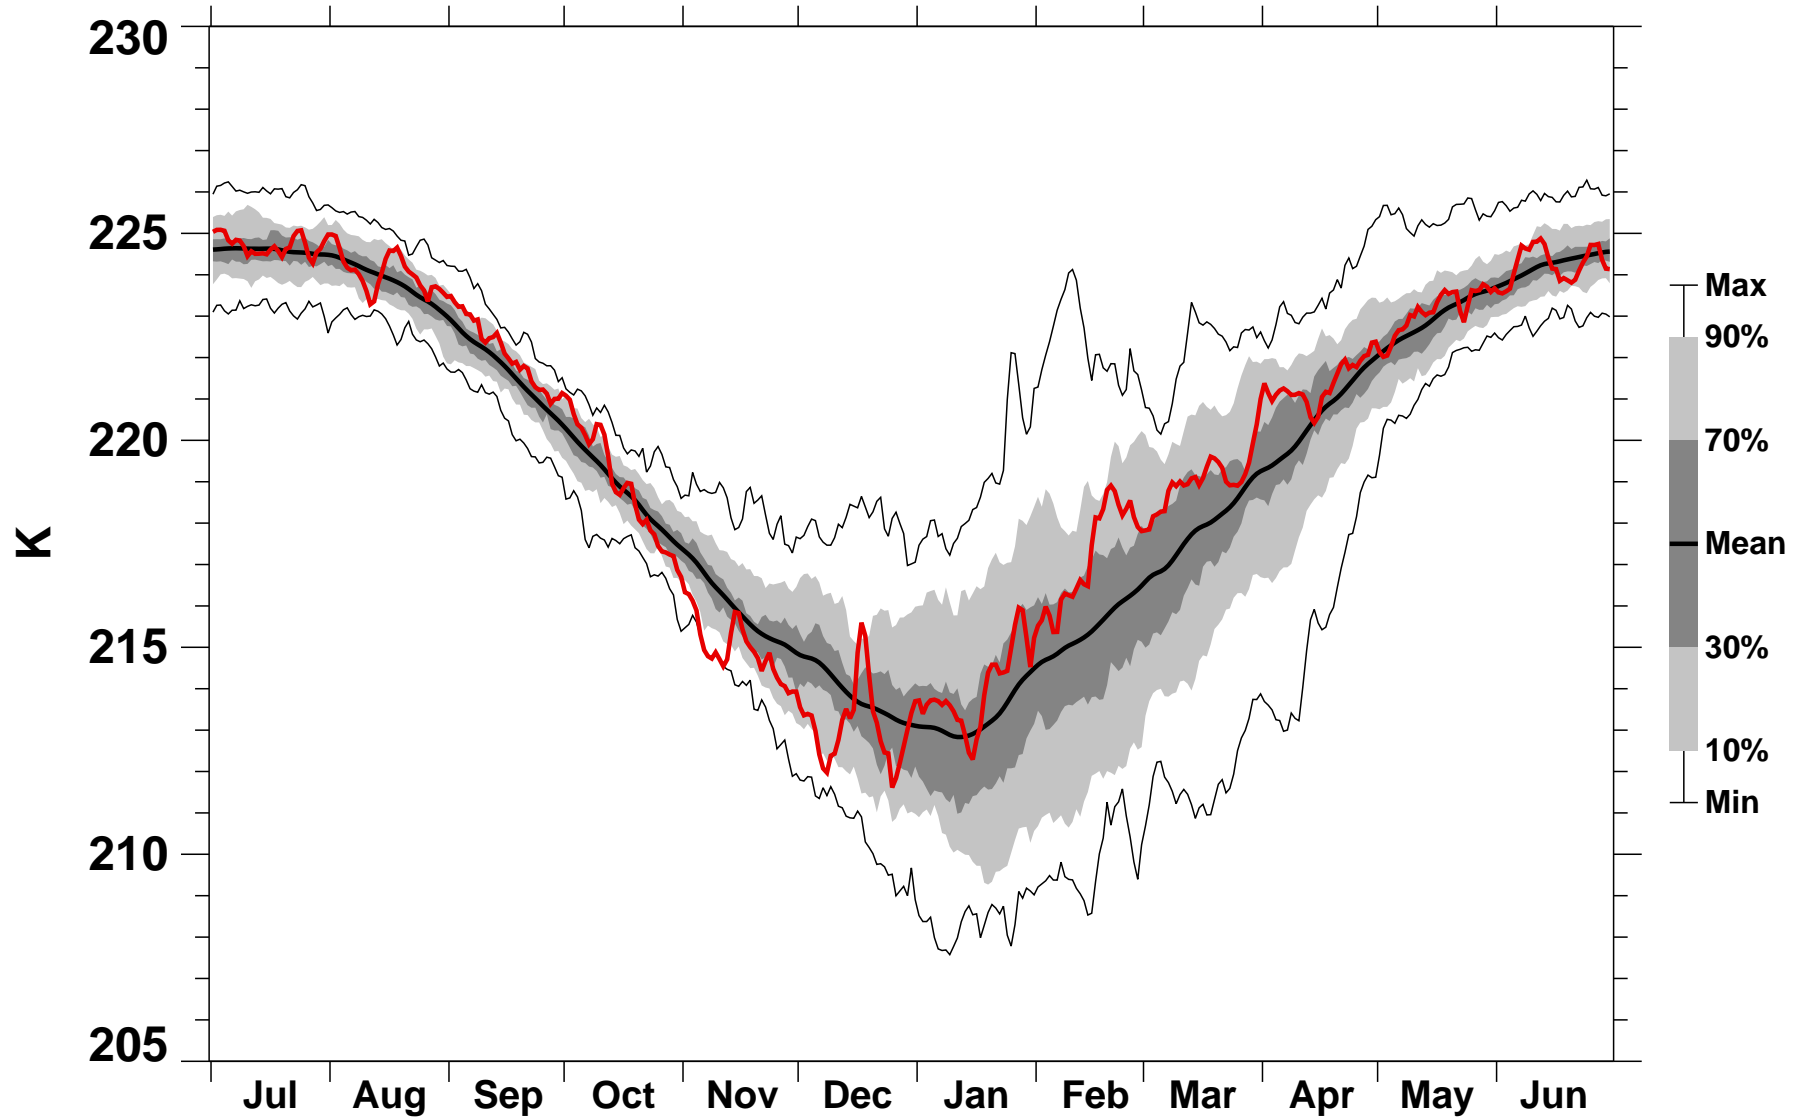

55-75°N Zonal Mean Temperature 100 hPa MERRA2

1978/1979–2022/2023

1990/1991