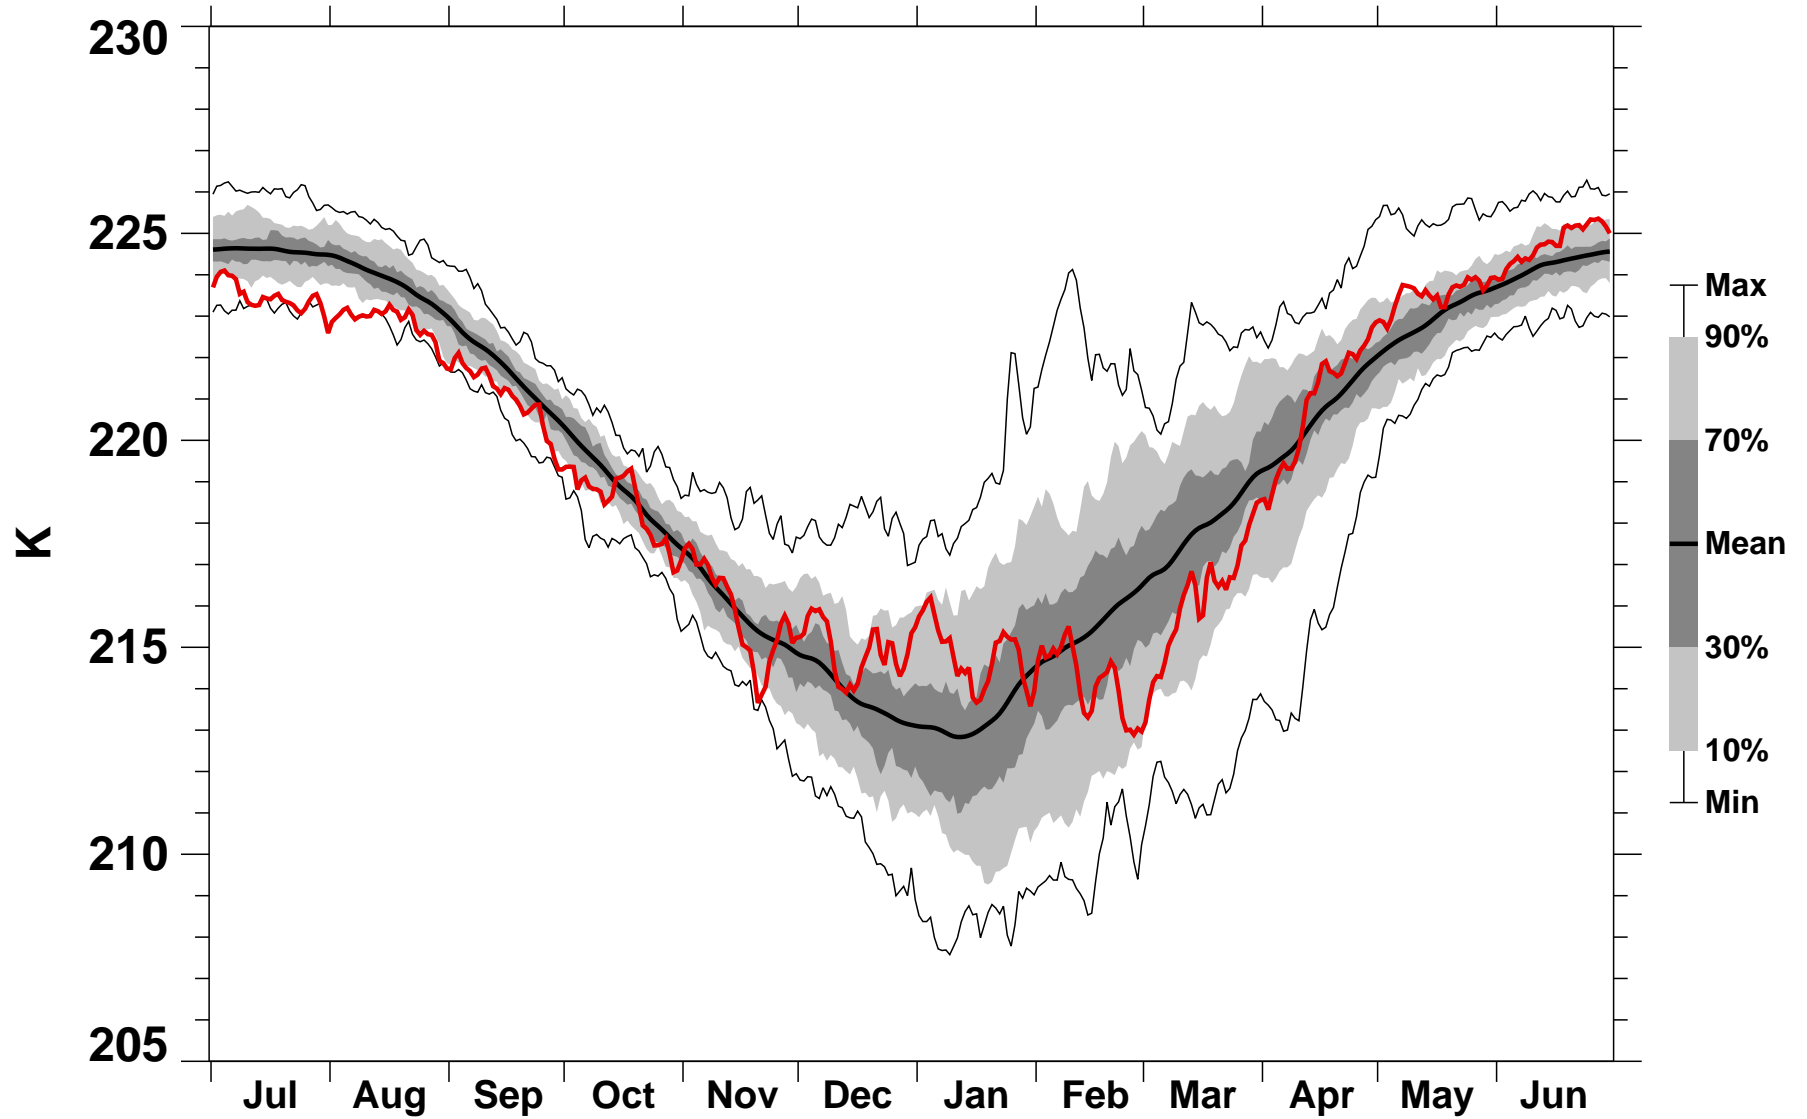

# 55-75°N Zonal Mean Temperature 100 hPa MERRA2

1978/1979–2022/2023

1993/1994