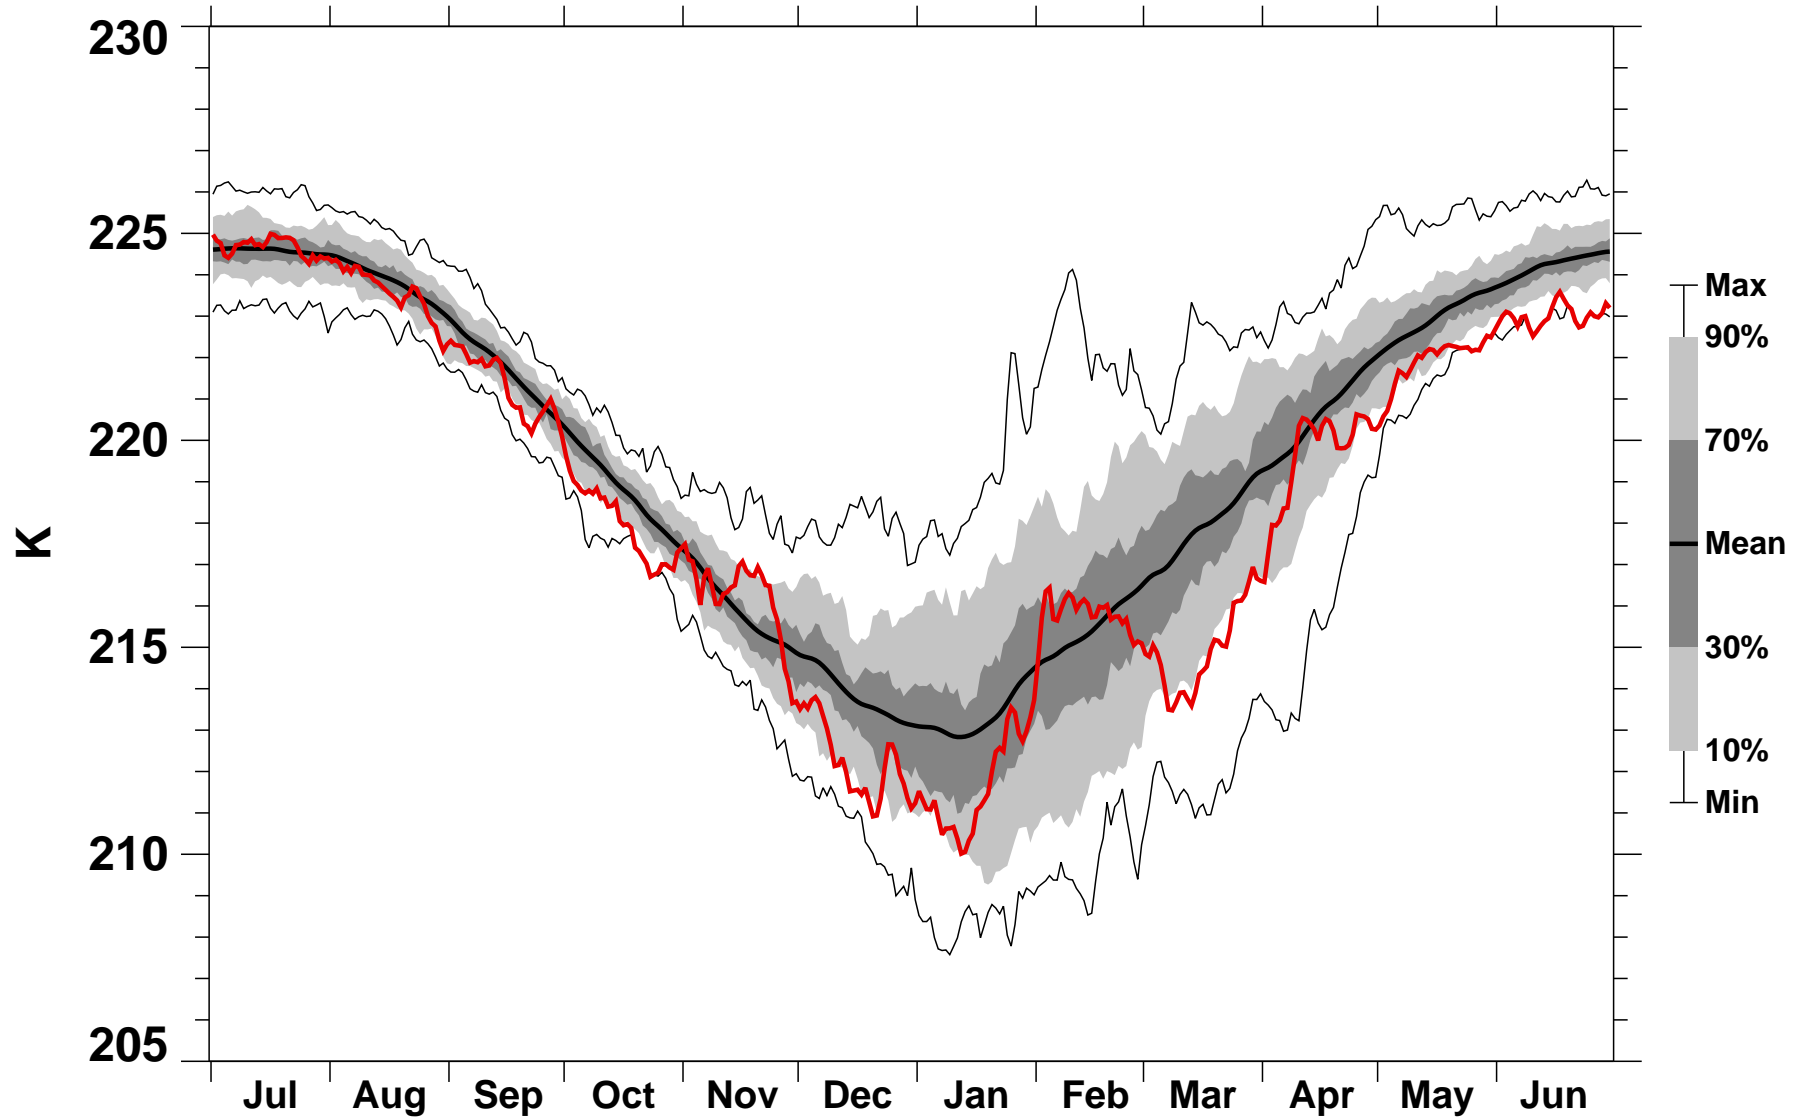

55-75°N Zonal Mean Temperature 100 hPa MERRA2

1978/1979–2022/2023

1994/1995