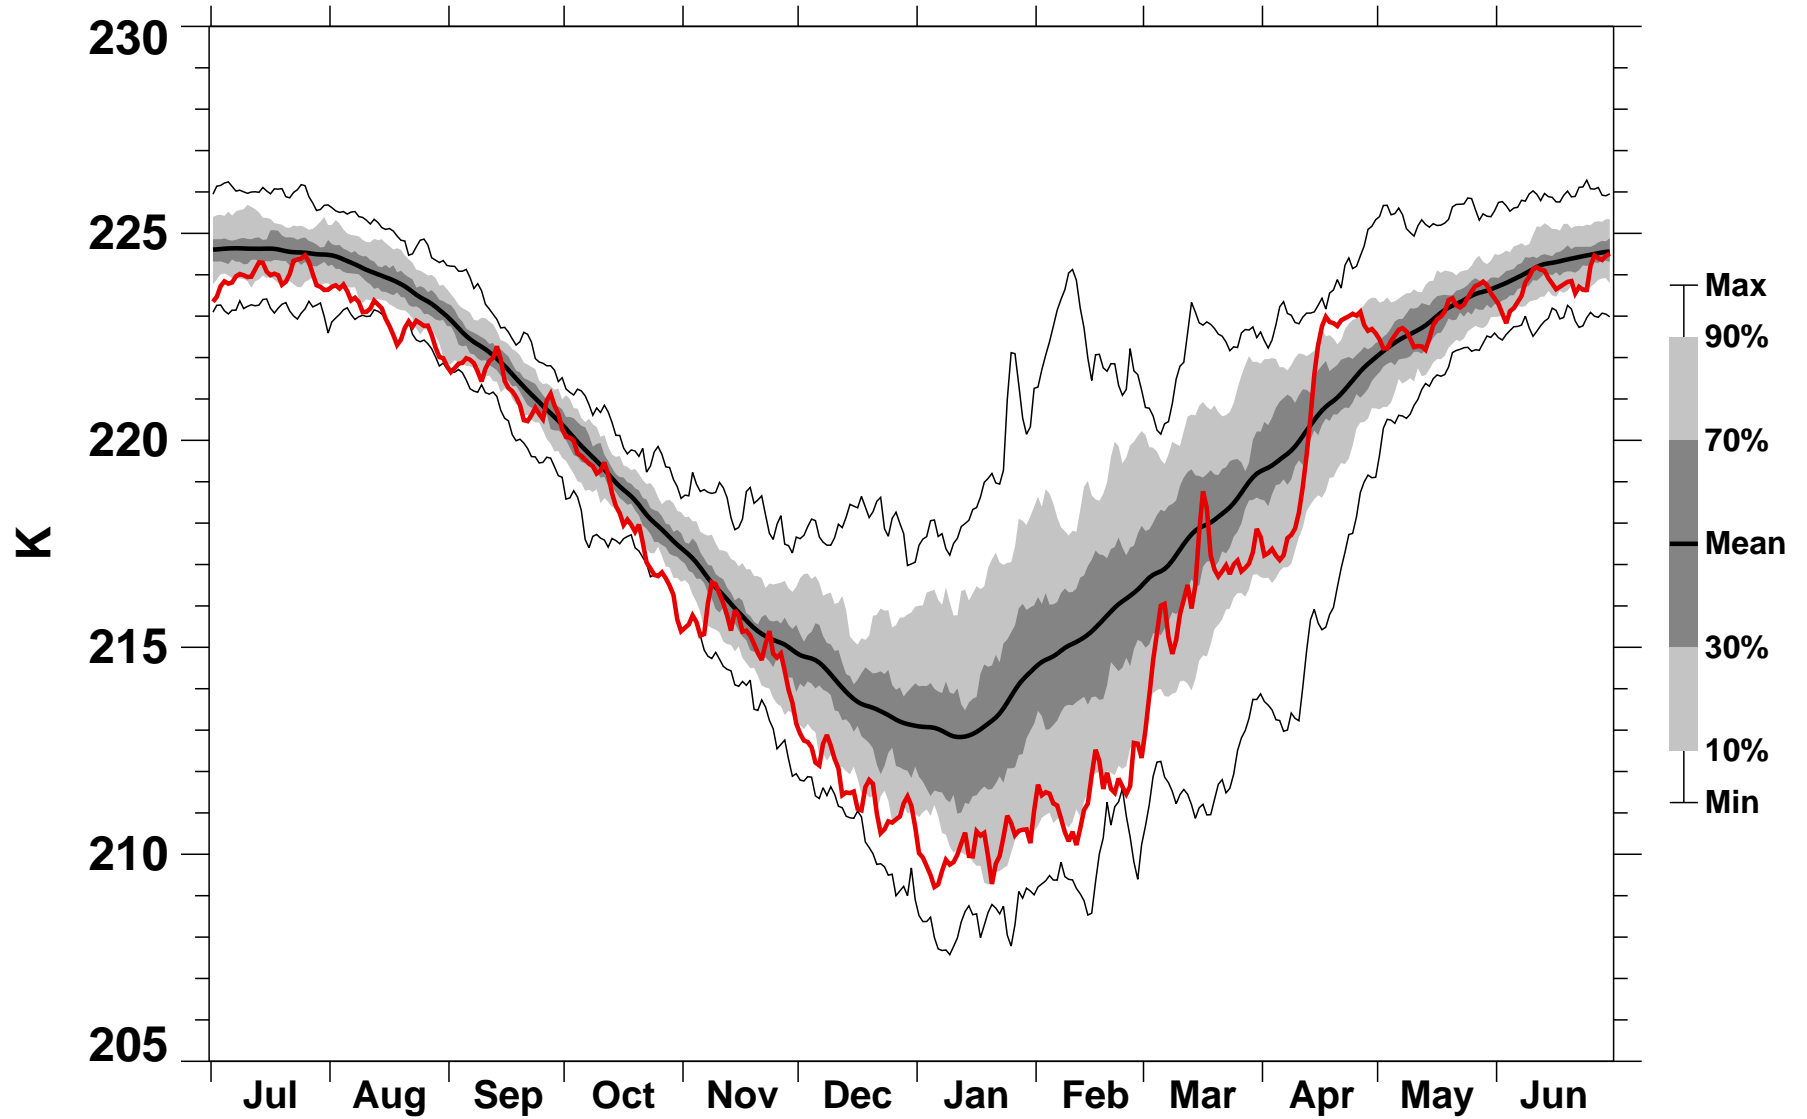

# 55-75°N Zonal Mean Temperature 100 hPa MERRA2

1978/1979–2022/2023

1995/1996