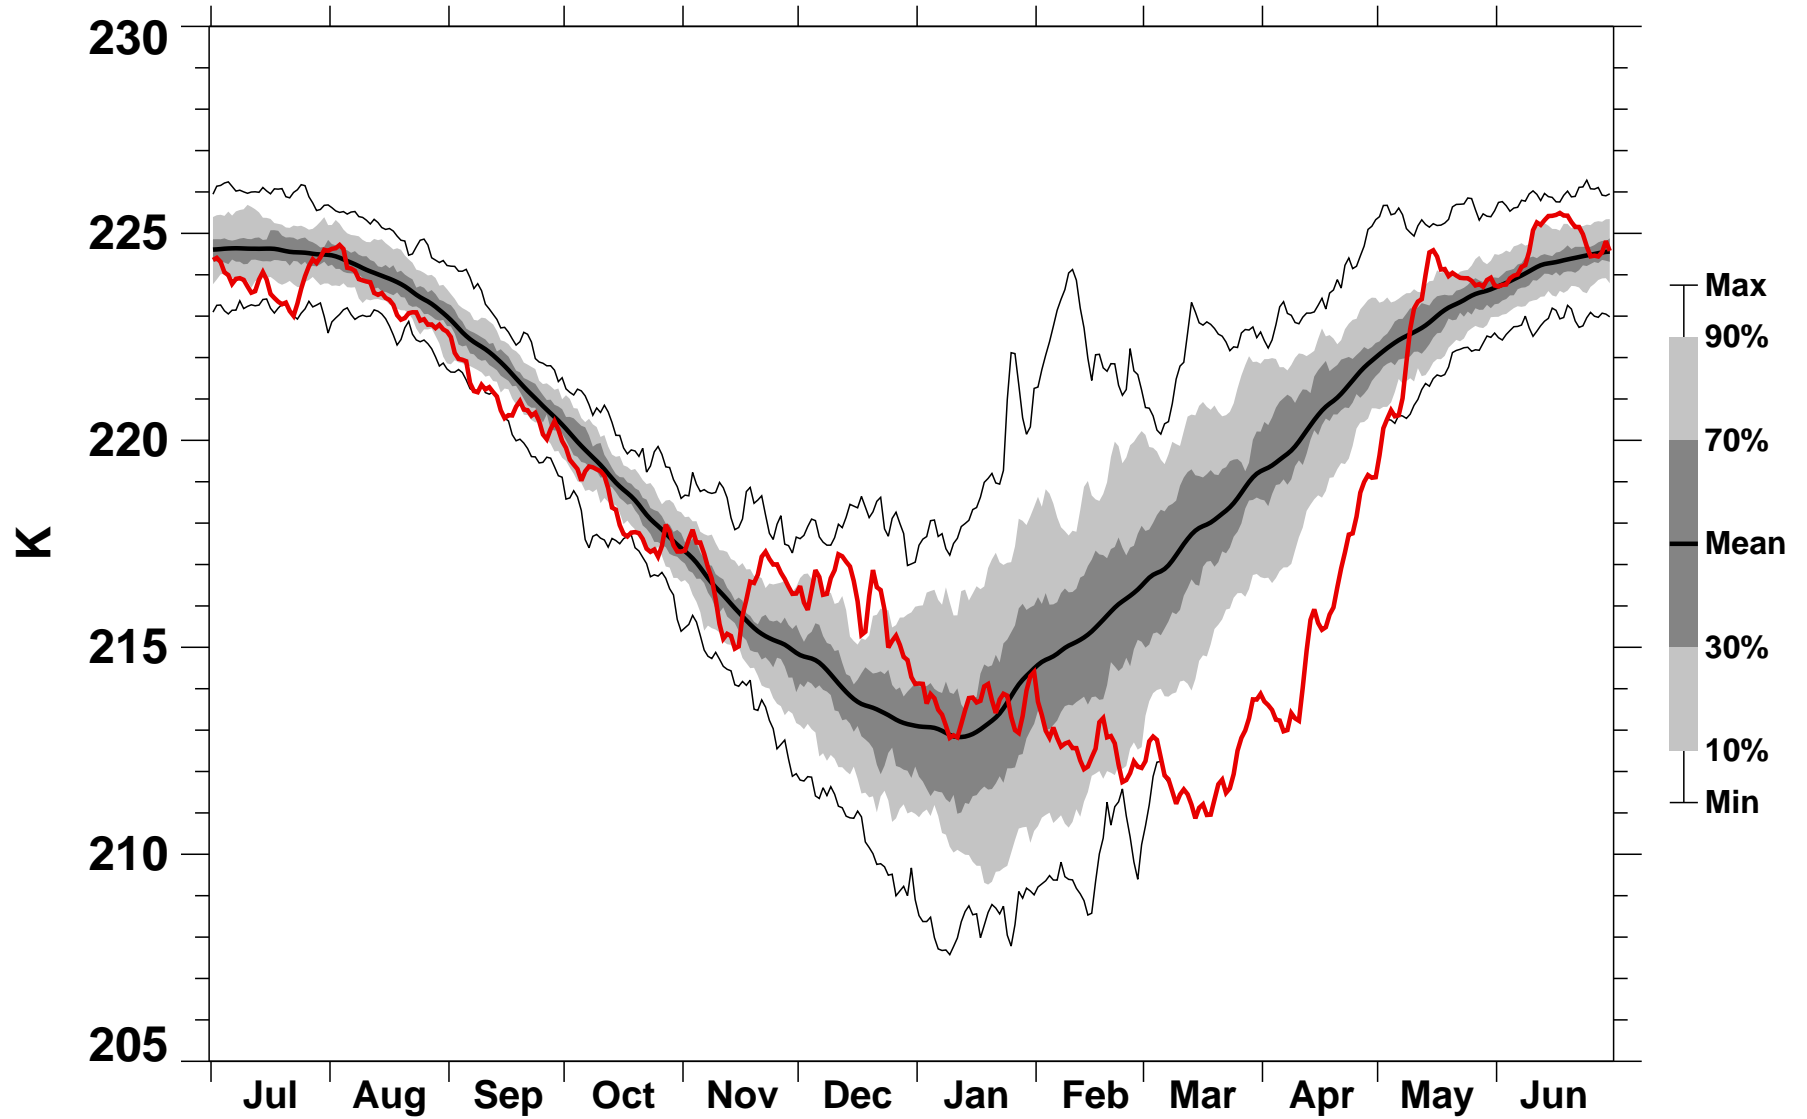

55-75°N Zonal Mean Temperature 100 hPa MERRA2

1978/1979–2022/2023

1996/1997