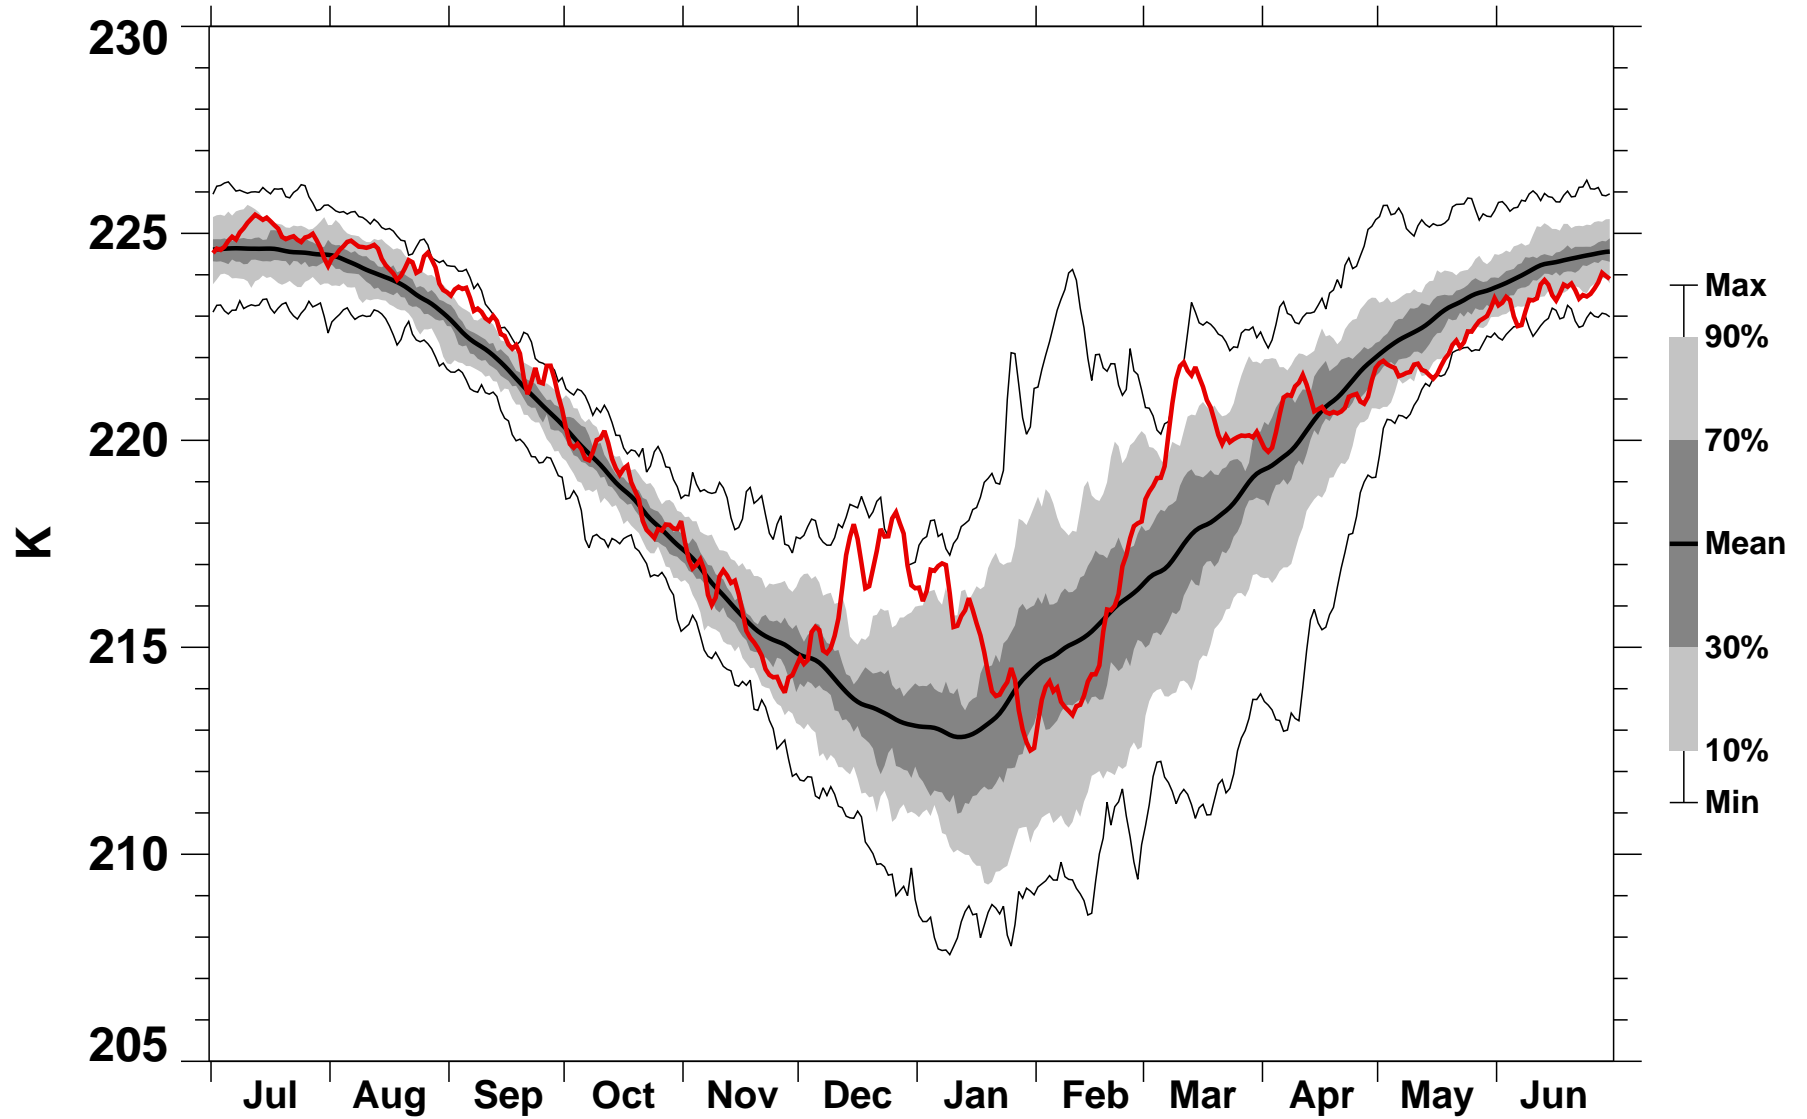

55-75°N Zonal Mean Temperature 100 hPa MERRA2

1978/1979–2022/2023

1998/1999