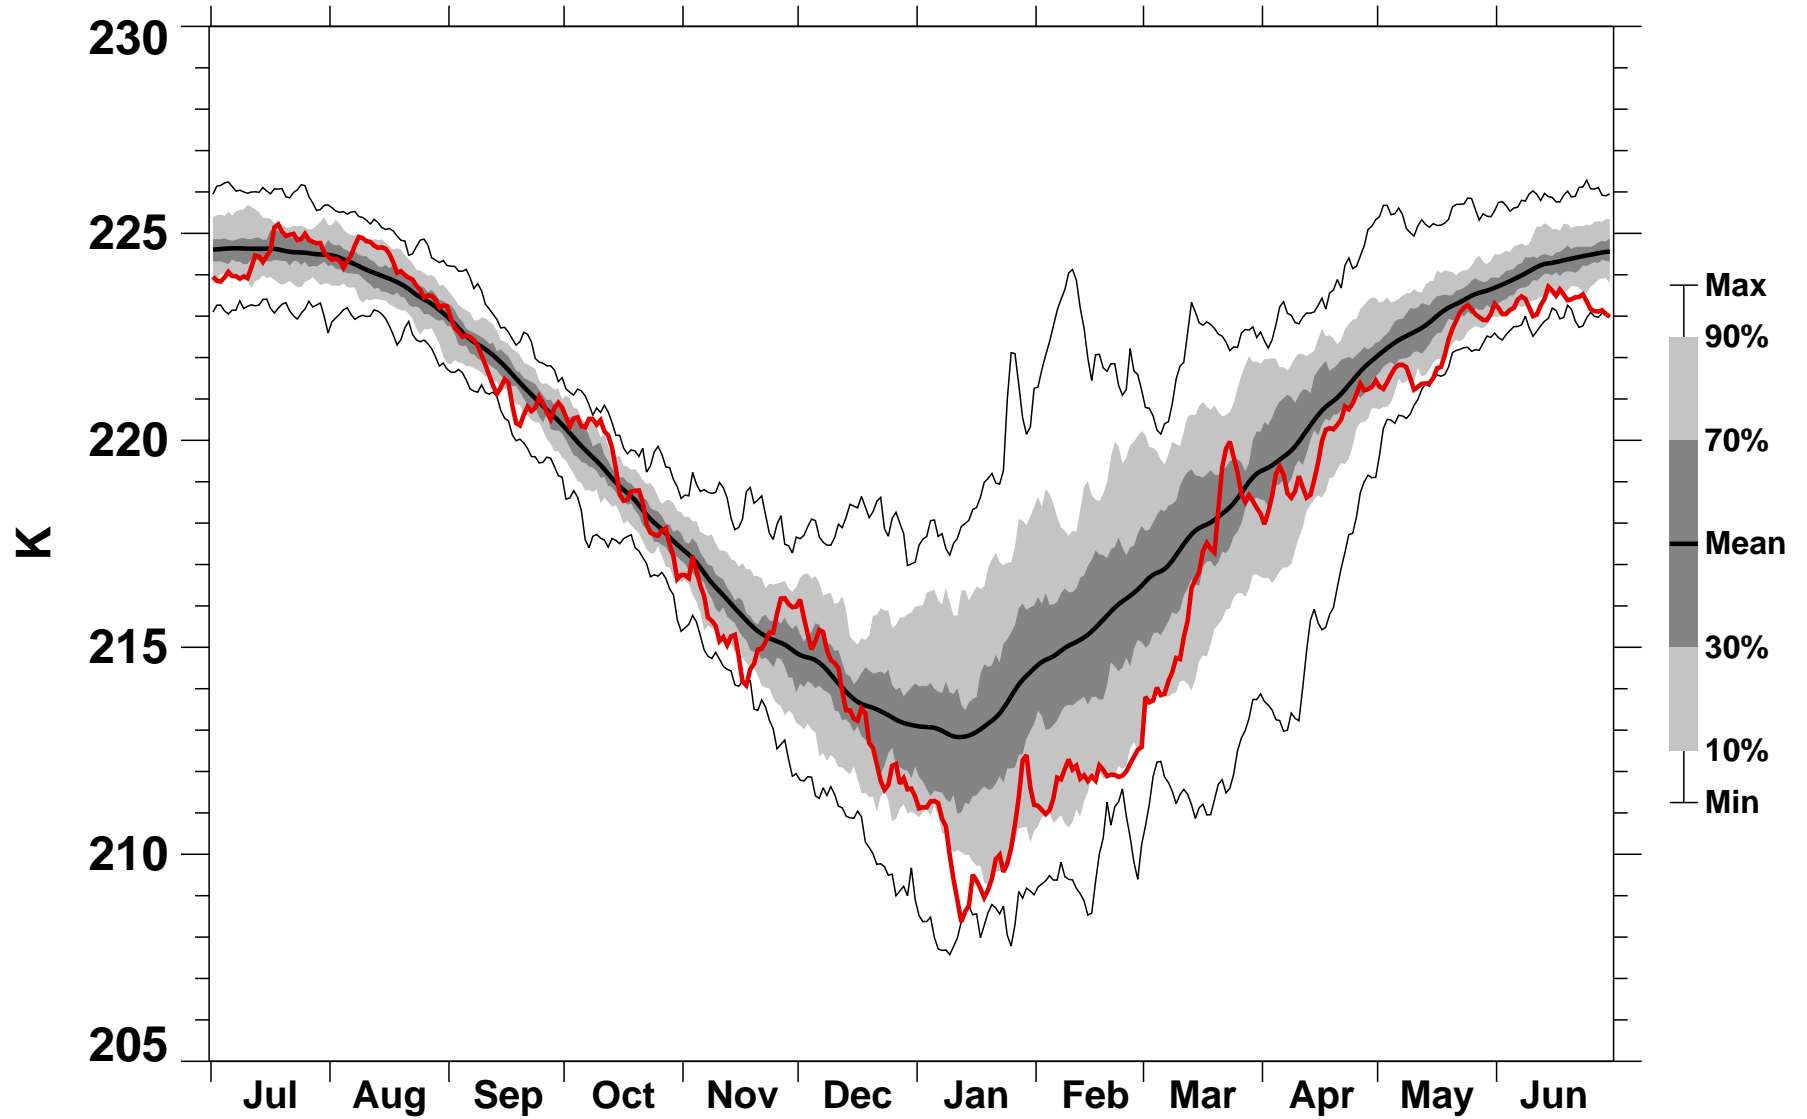

55-75°N Zonal Mean Temperature 100 hPa MERRA2

1978/1979–2022/2023

1999/2000