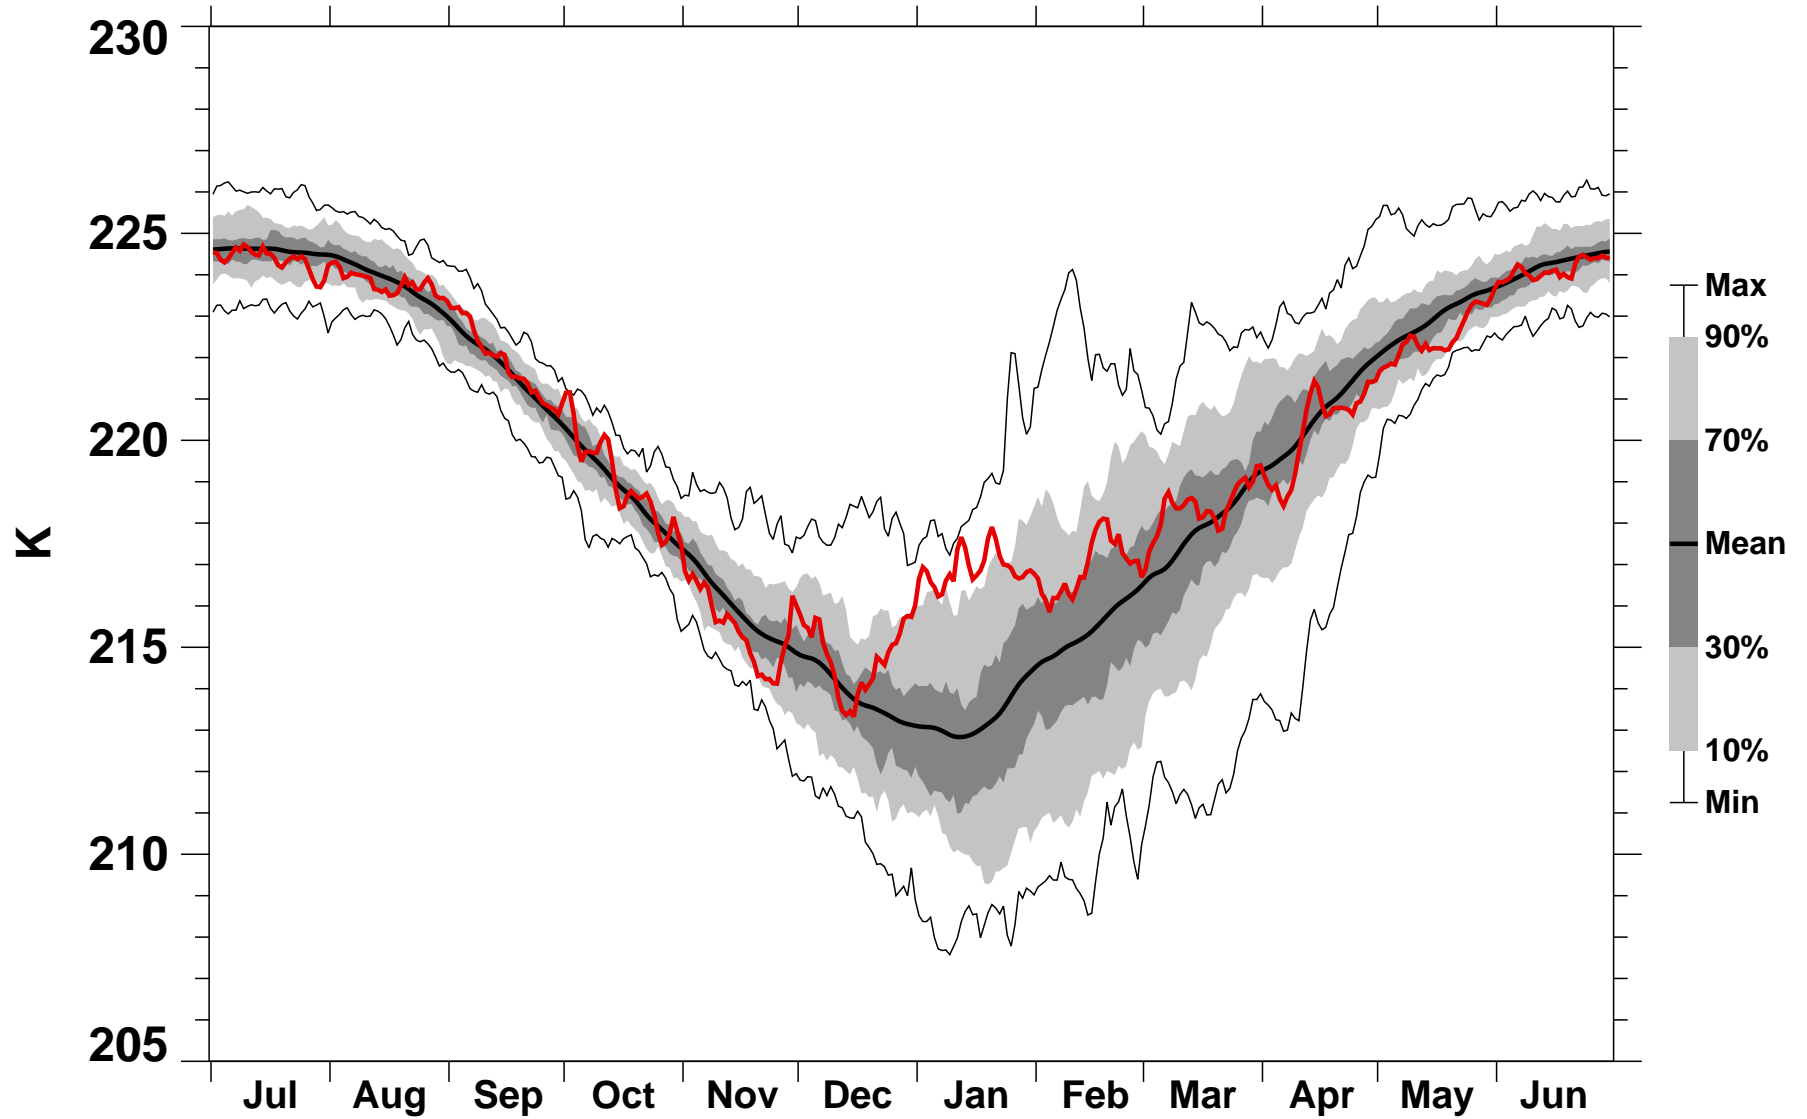

55-75°N Zonal Mean Temperature 100 hPa MERRA2

1978/1979–2022/2023

2001/2002