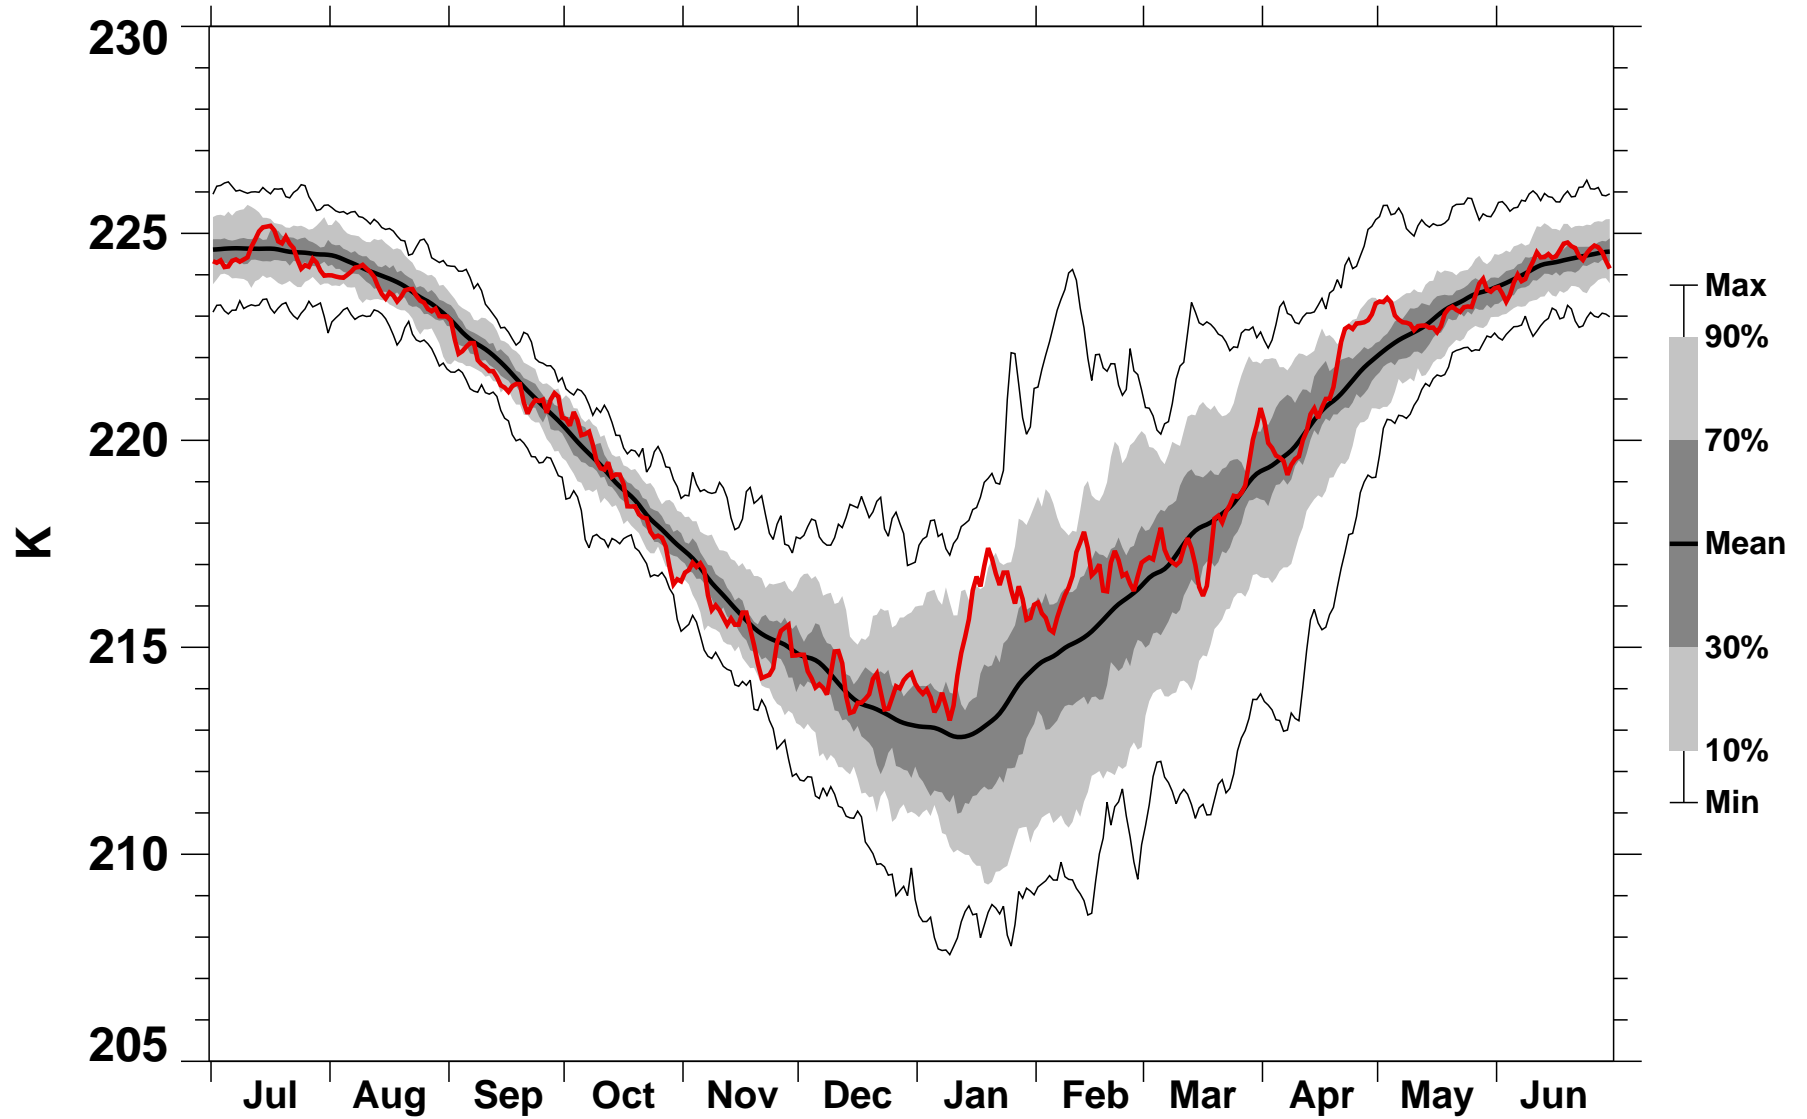

# 55-75°N Zonal Mean Temperature 100 hPa MERRA2

1978/1979–2022/2003

2002/2003