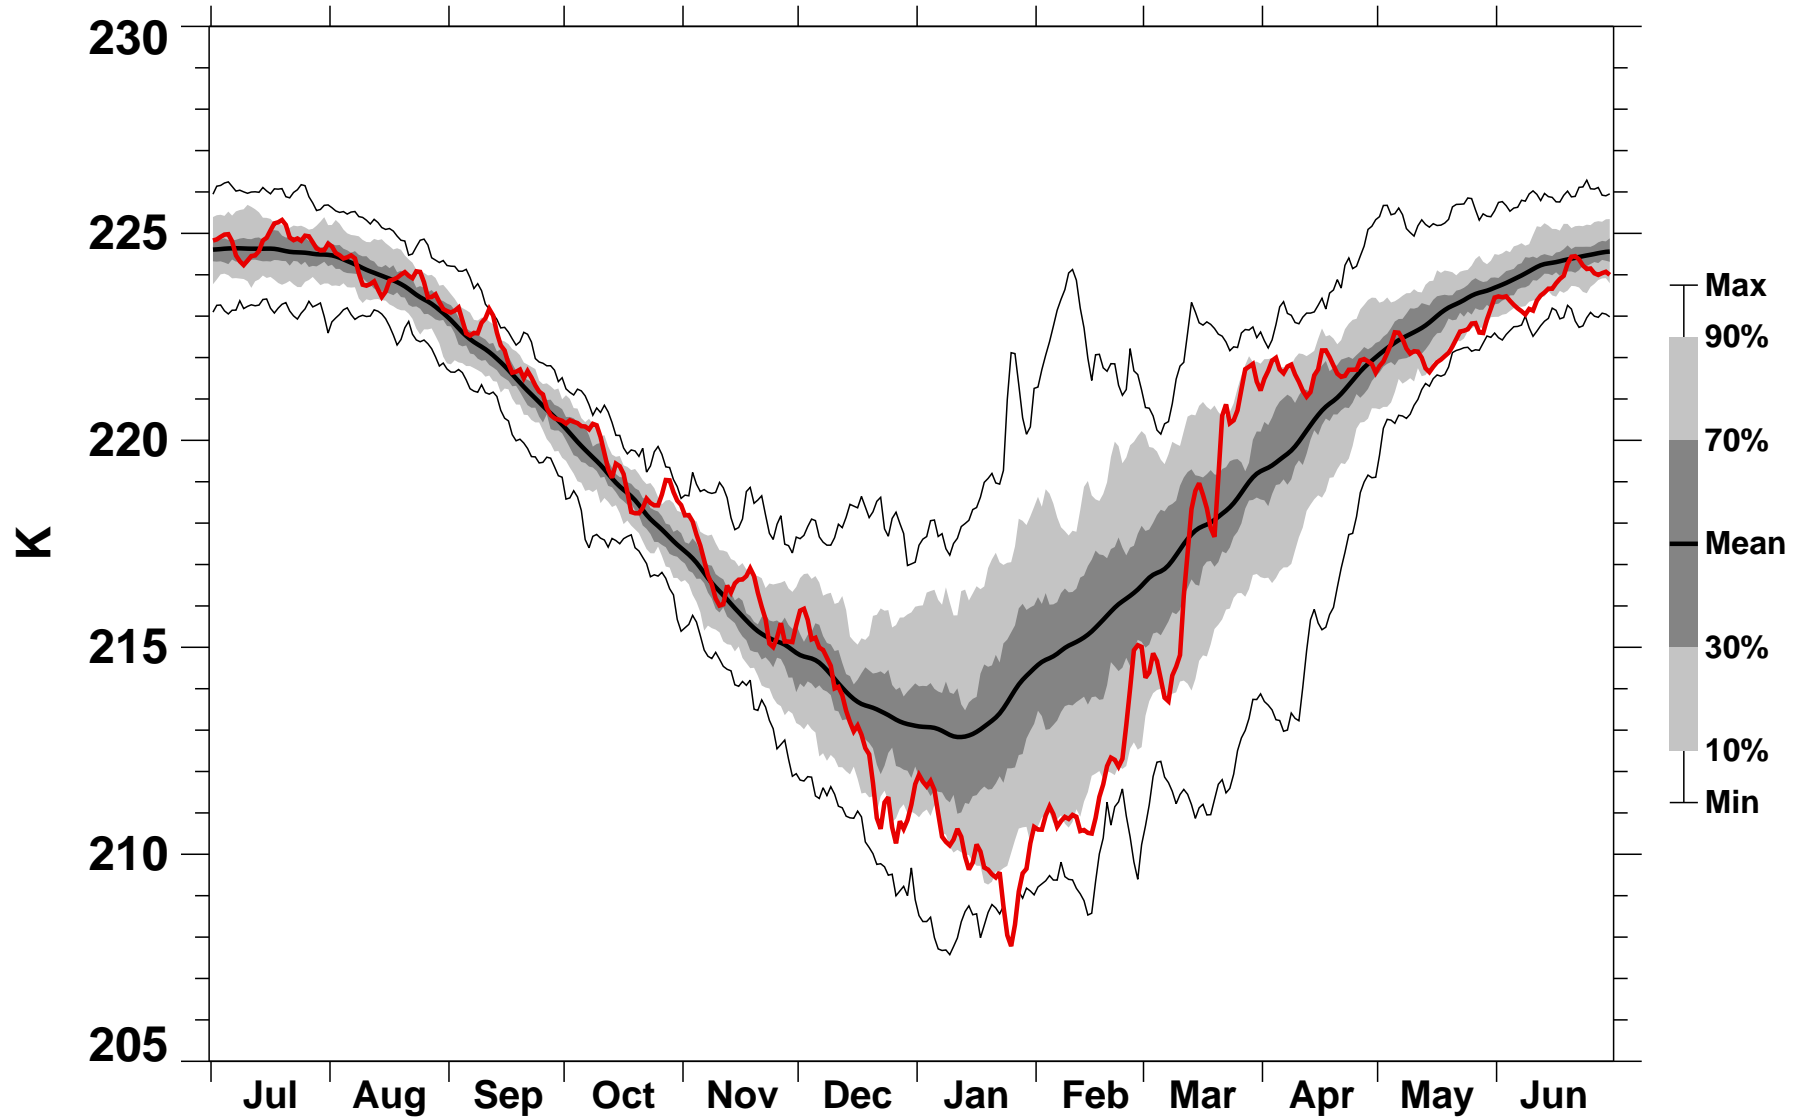

55-75°N Zonal Mean Temperature 100 hPa MERRA2

1978/1979–2022/2023

2004/2005