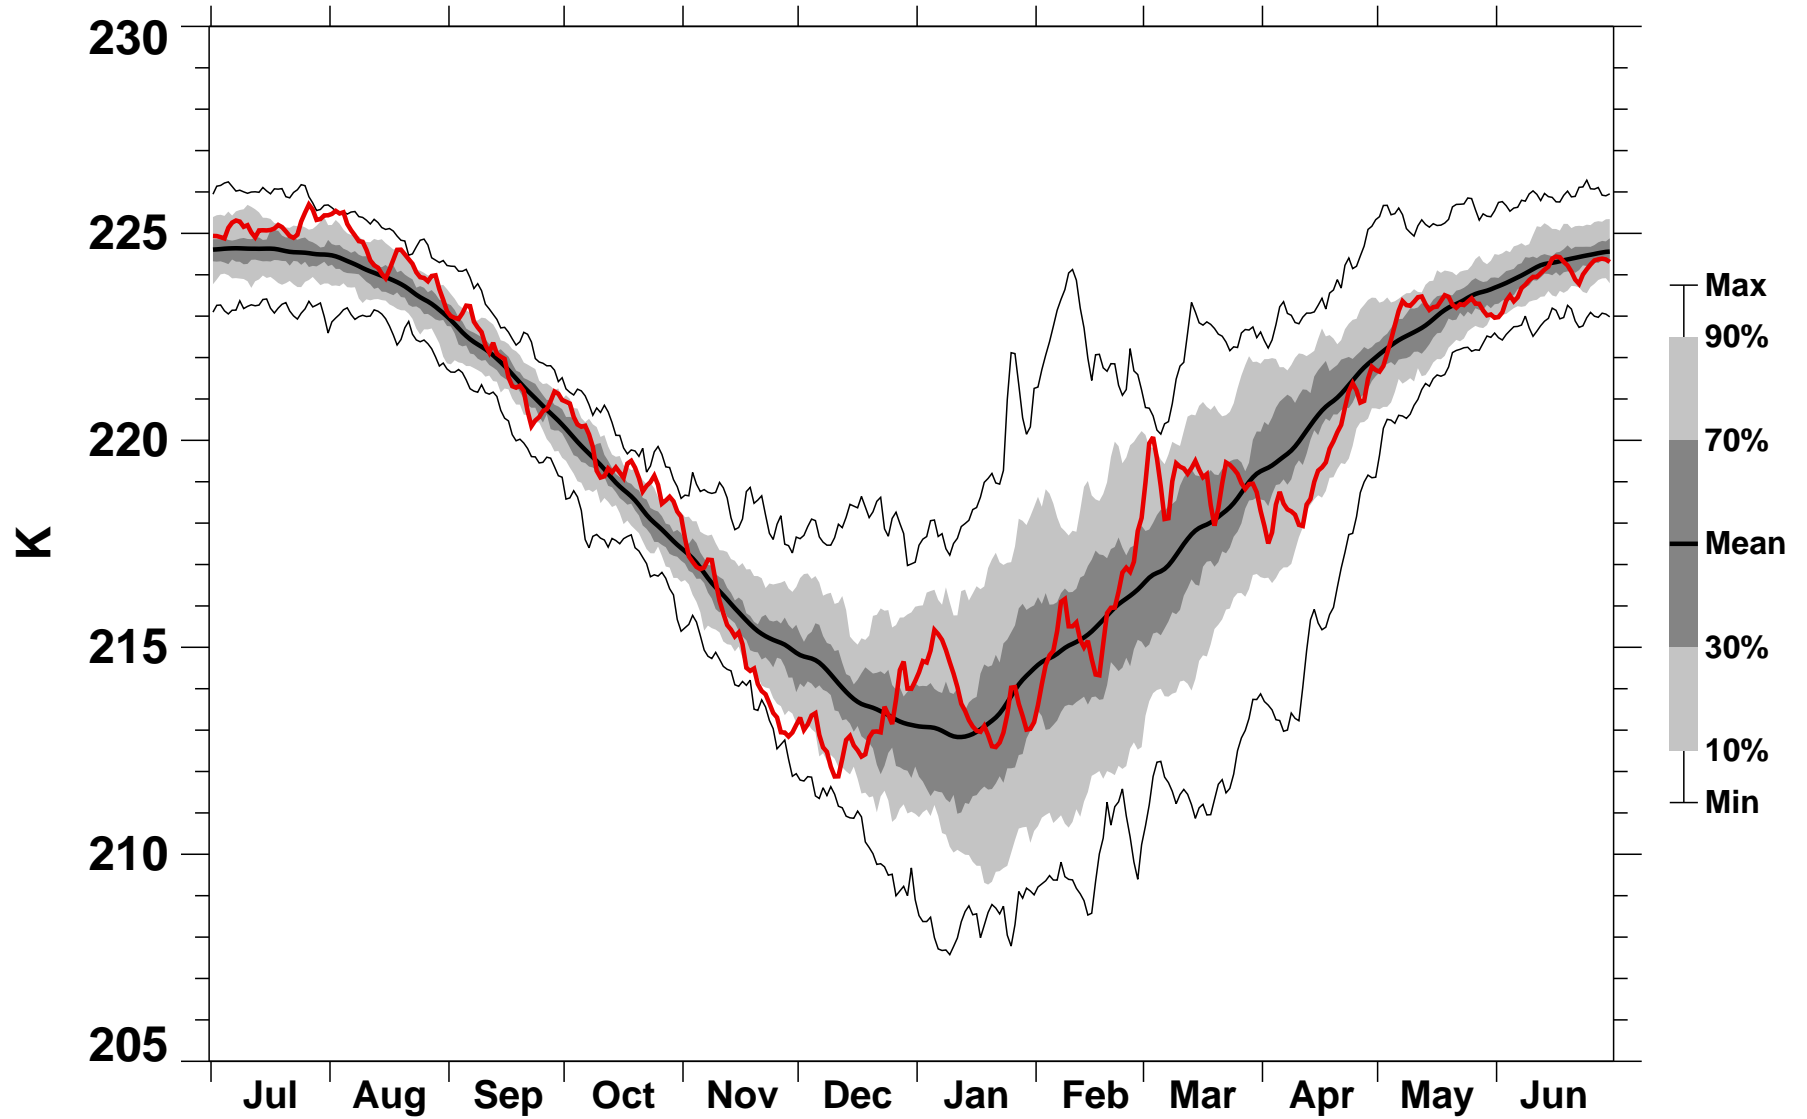

55-75°N Zonal Mean Temperature 100 hPa MERRA2

1978/1979-2022/2023

2006/2007