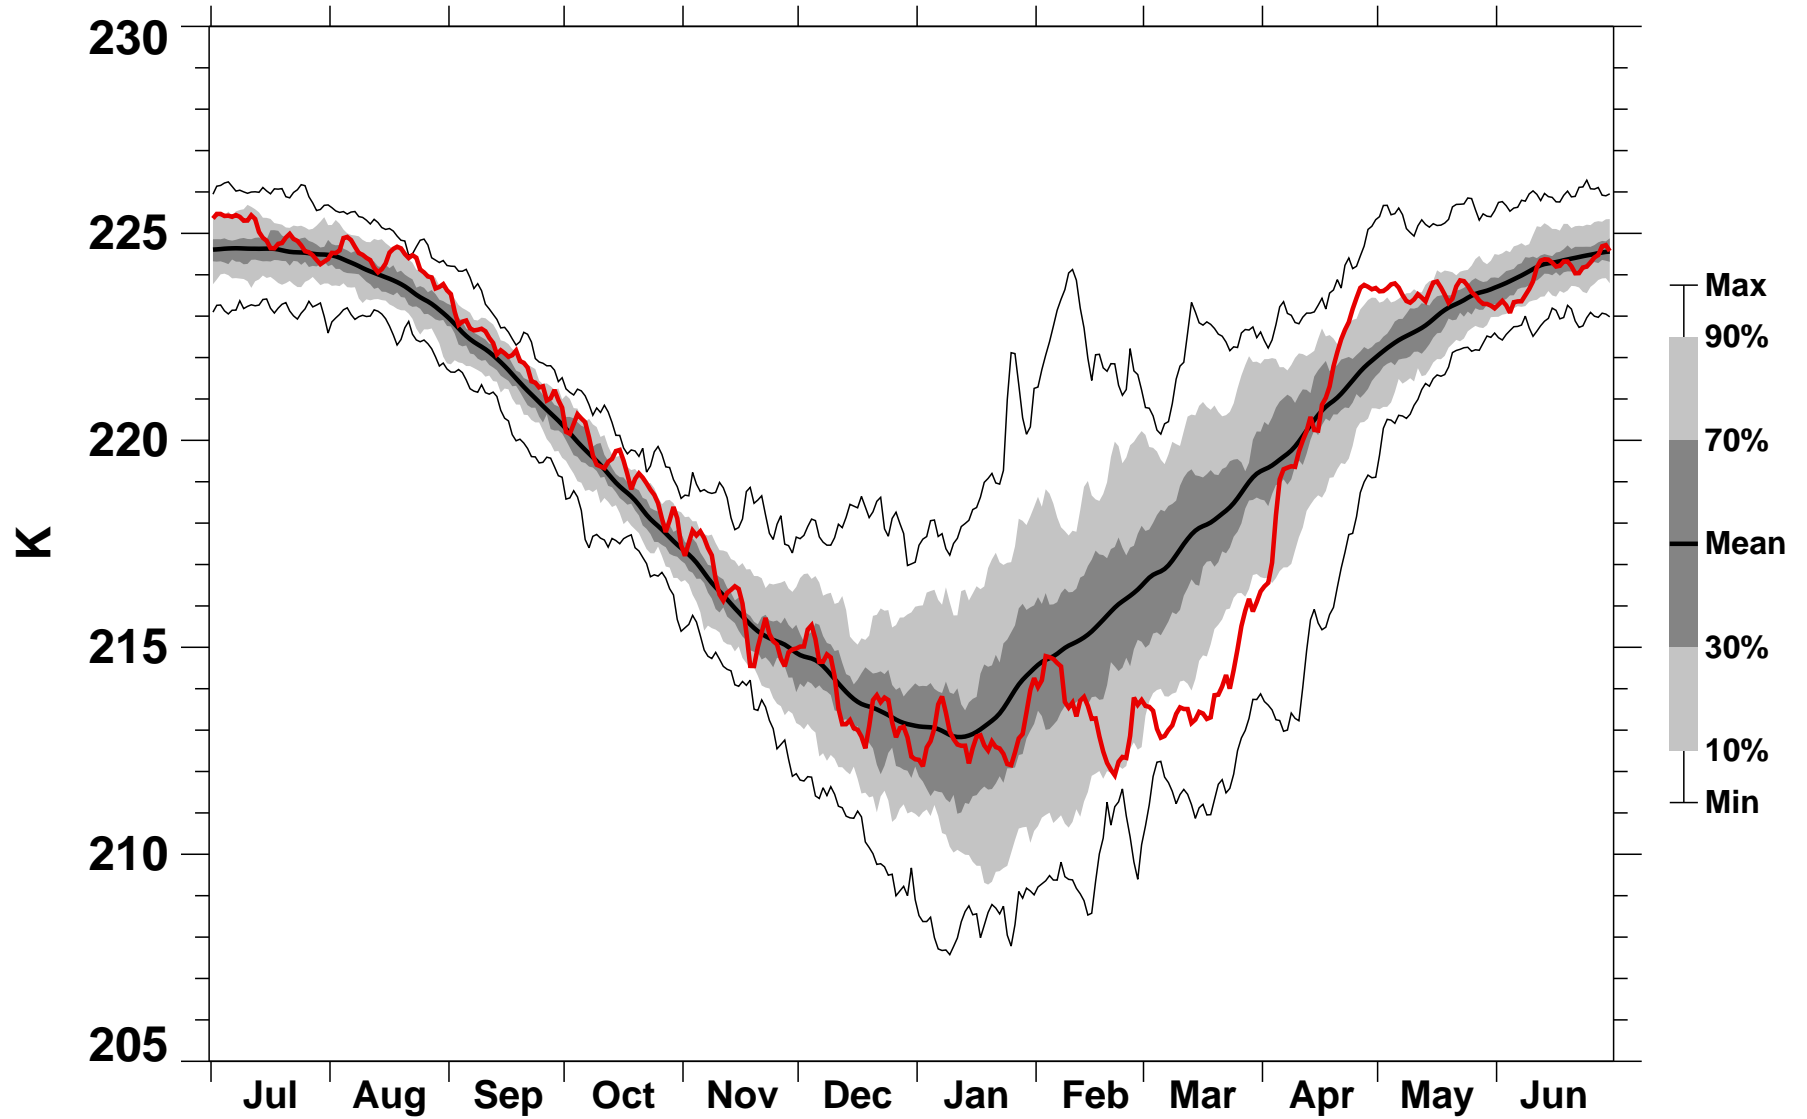

# 55-75°N Zonal Mean Temperature 100 hPa MERRA2

1978/1979–2022/2023

2010/2011