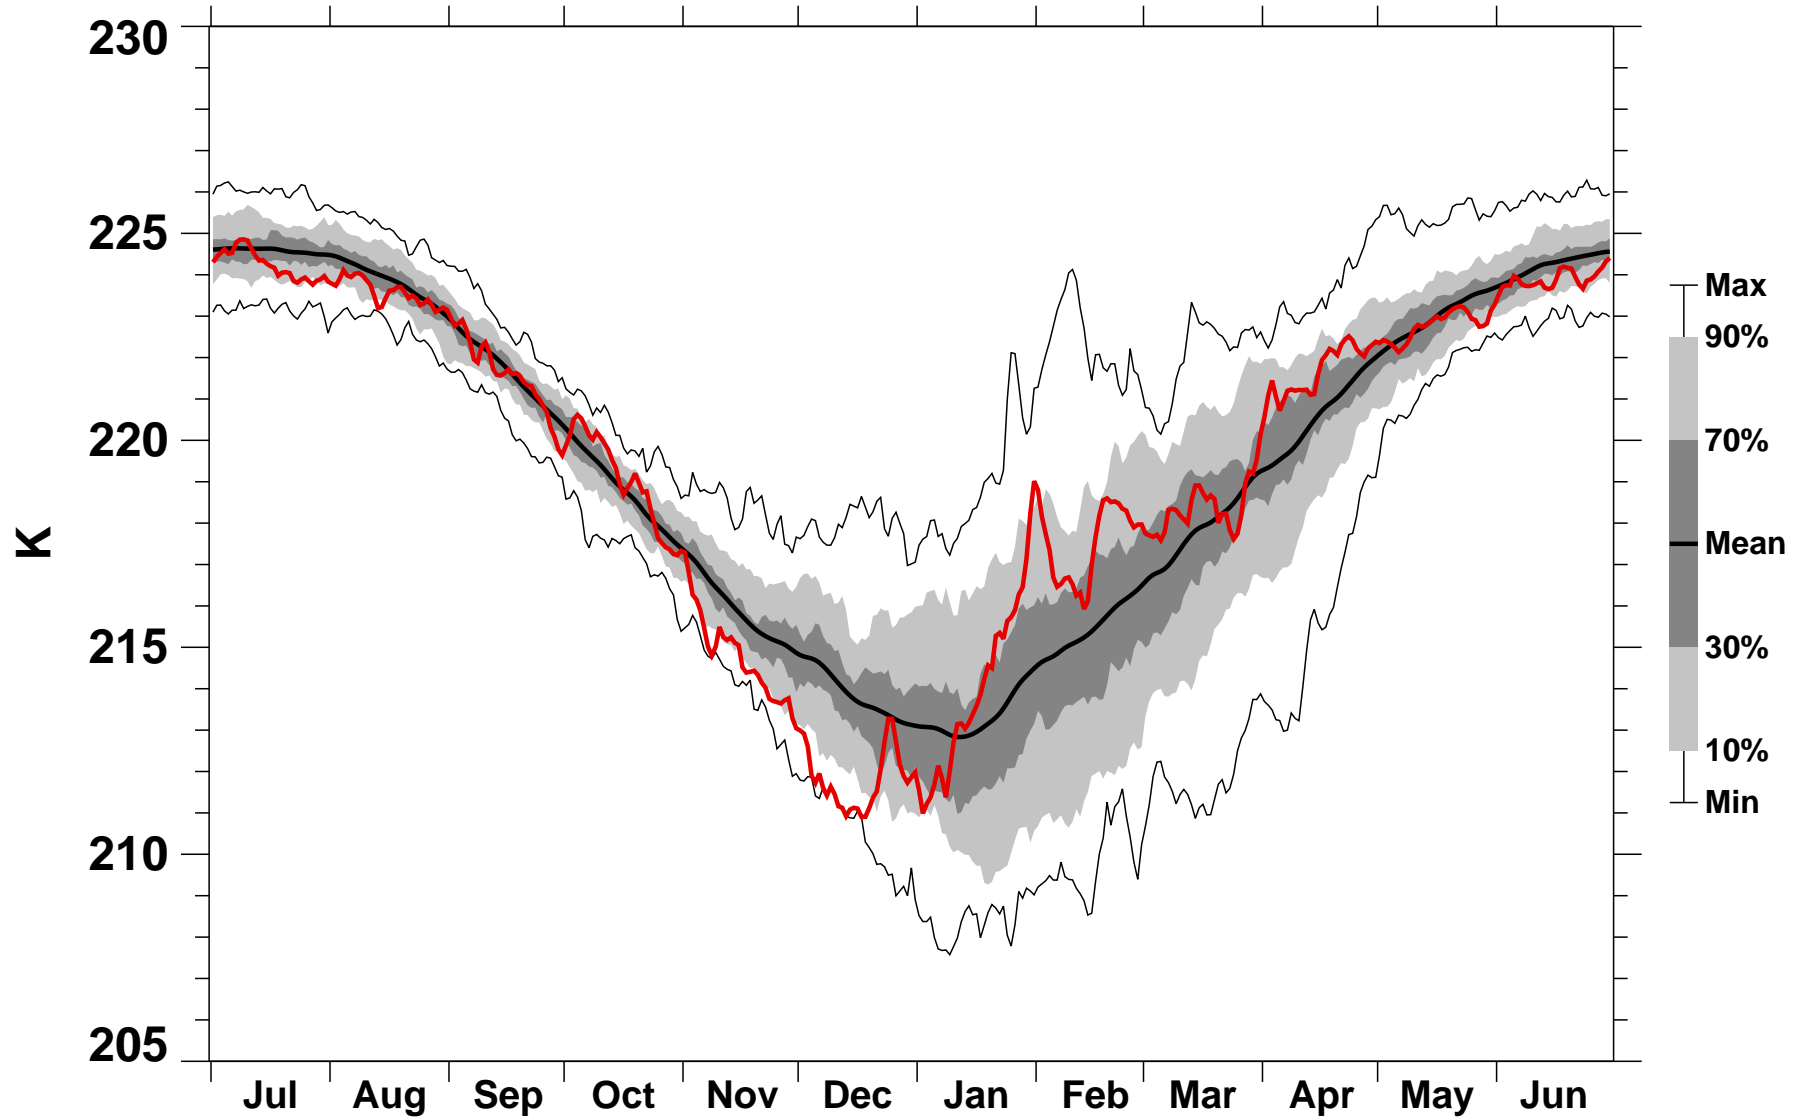

55-75°N Zonal Mean Temperature 100 hPa MERRA2

1978/1979–2022/2023

2011/2012