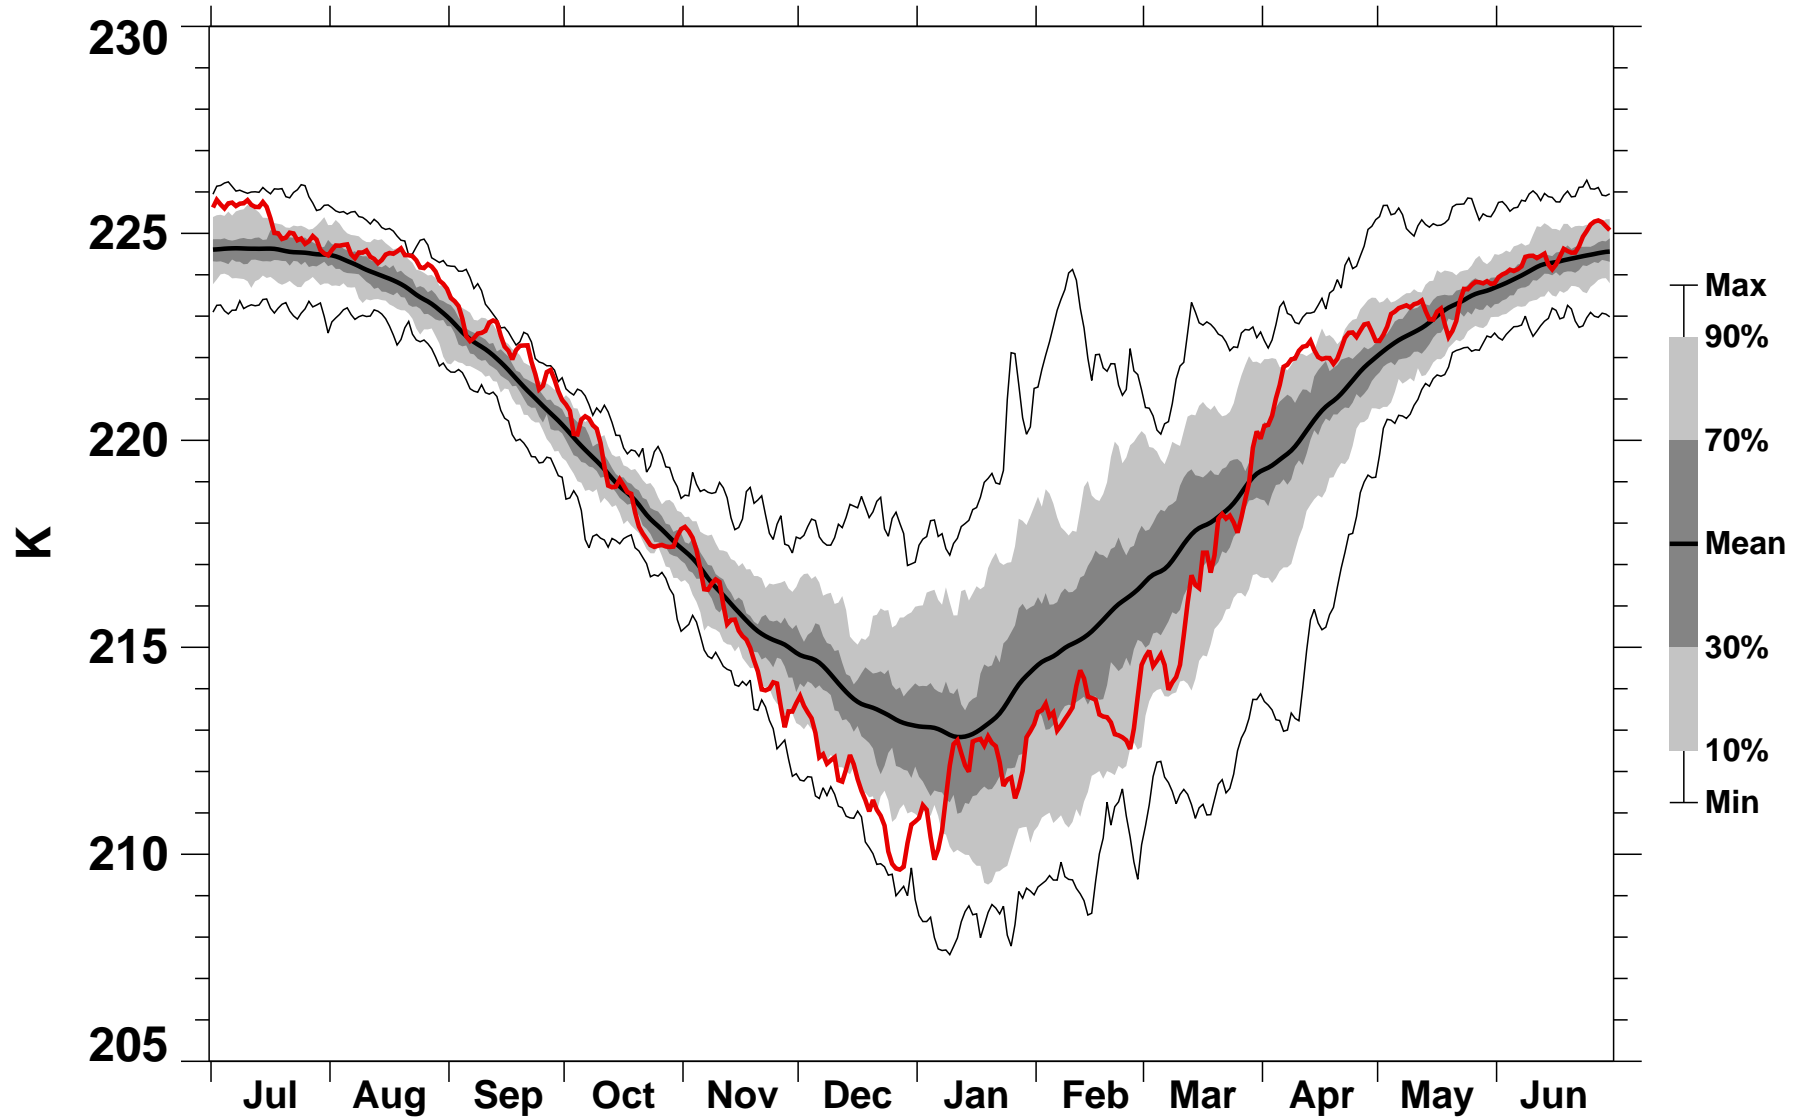

55-75°N Zonal Mean Temperature 100 hPa MERRA2

1978/1979–2022/2023

2013/2014