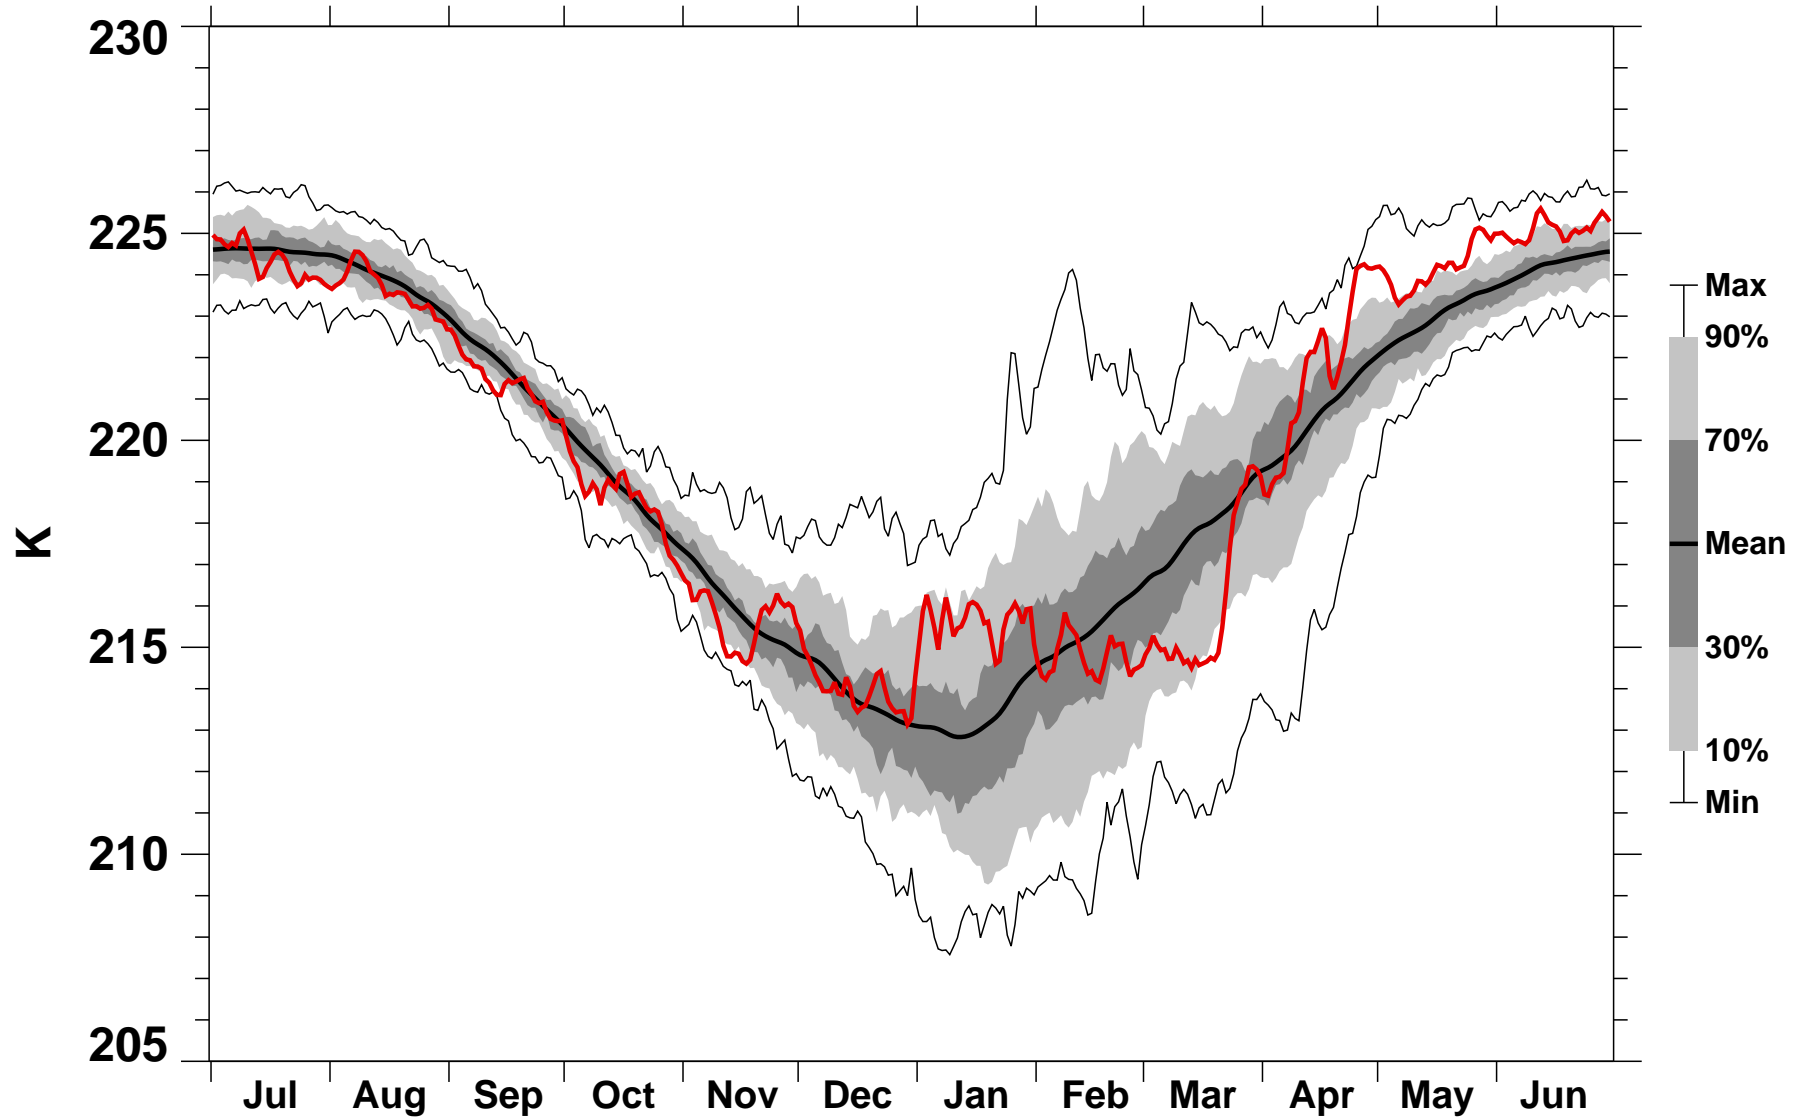

55-75°N Zonal Mean Temperature 100 hPa MERRA2

1978/1979–2022/2023

2014/2015