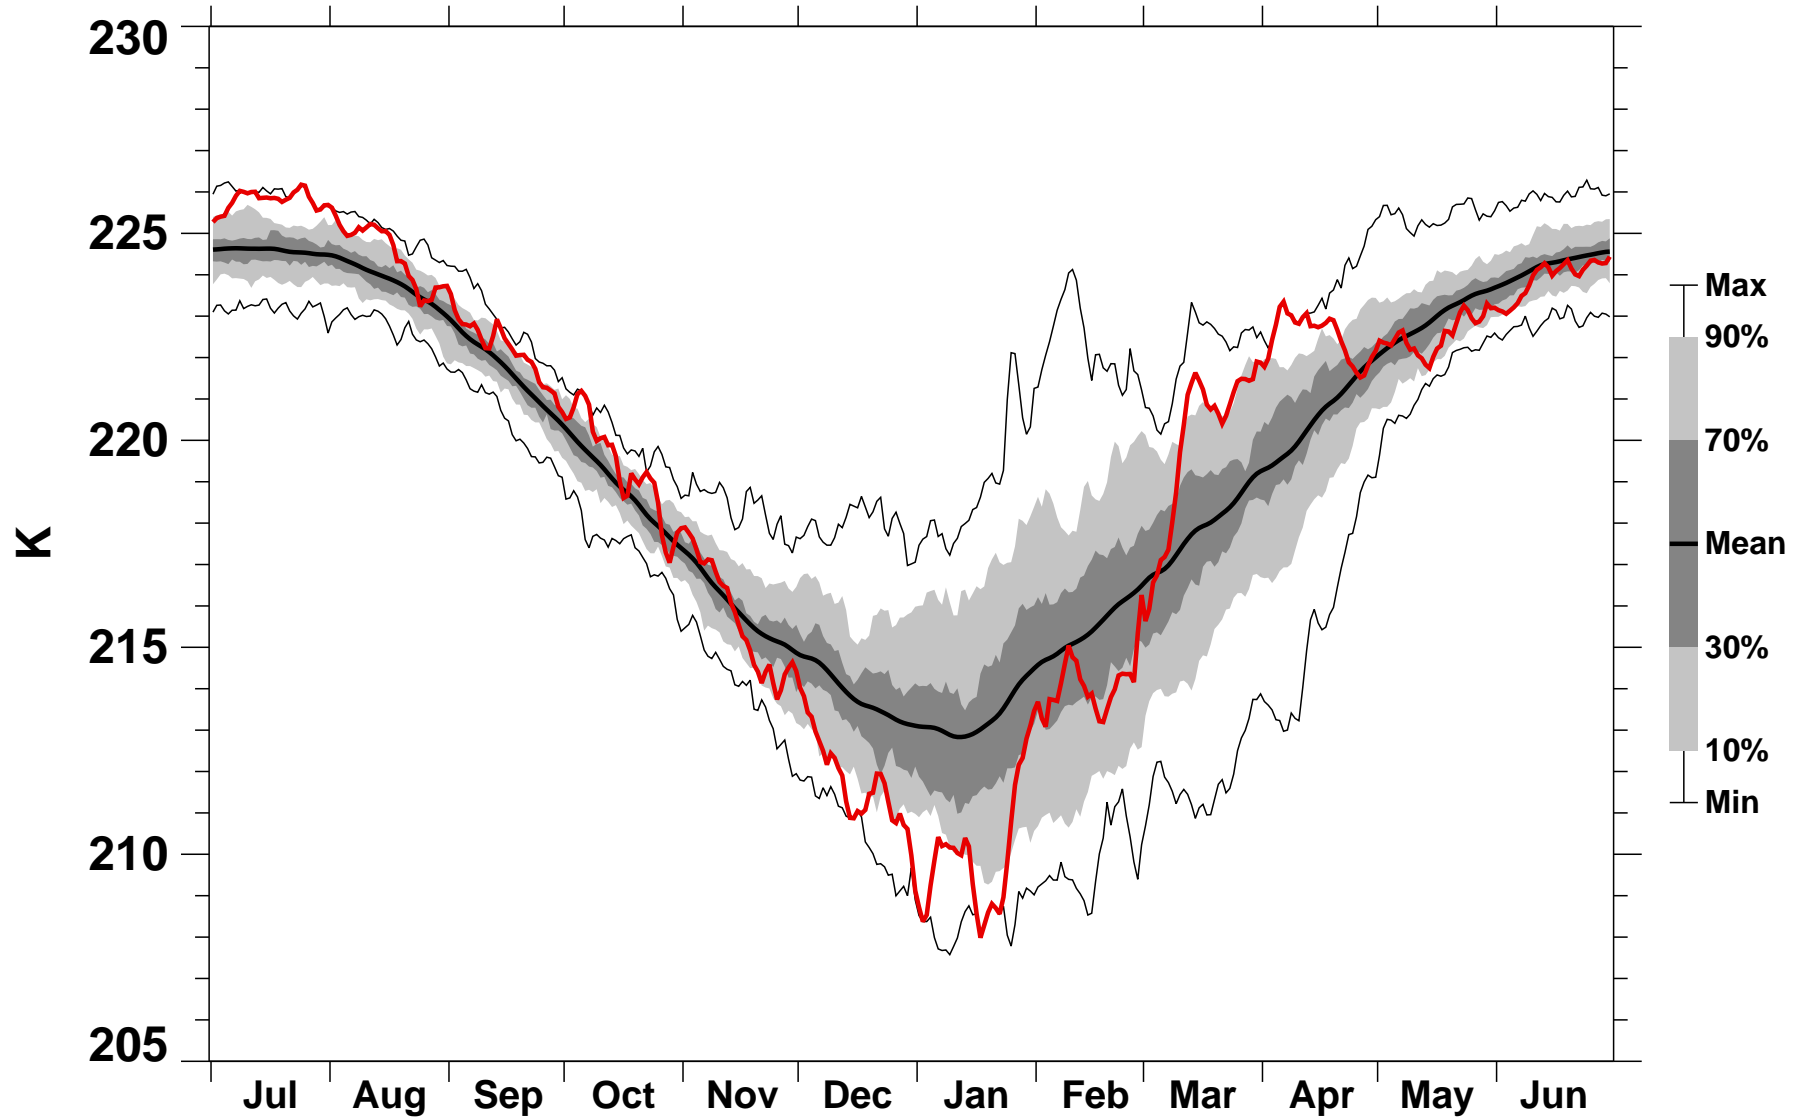

55-75°N Zonal Mean Temperature 100 hPa MERRA2

1978/1979–2022/2023

2015/2016