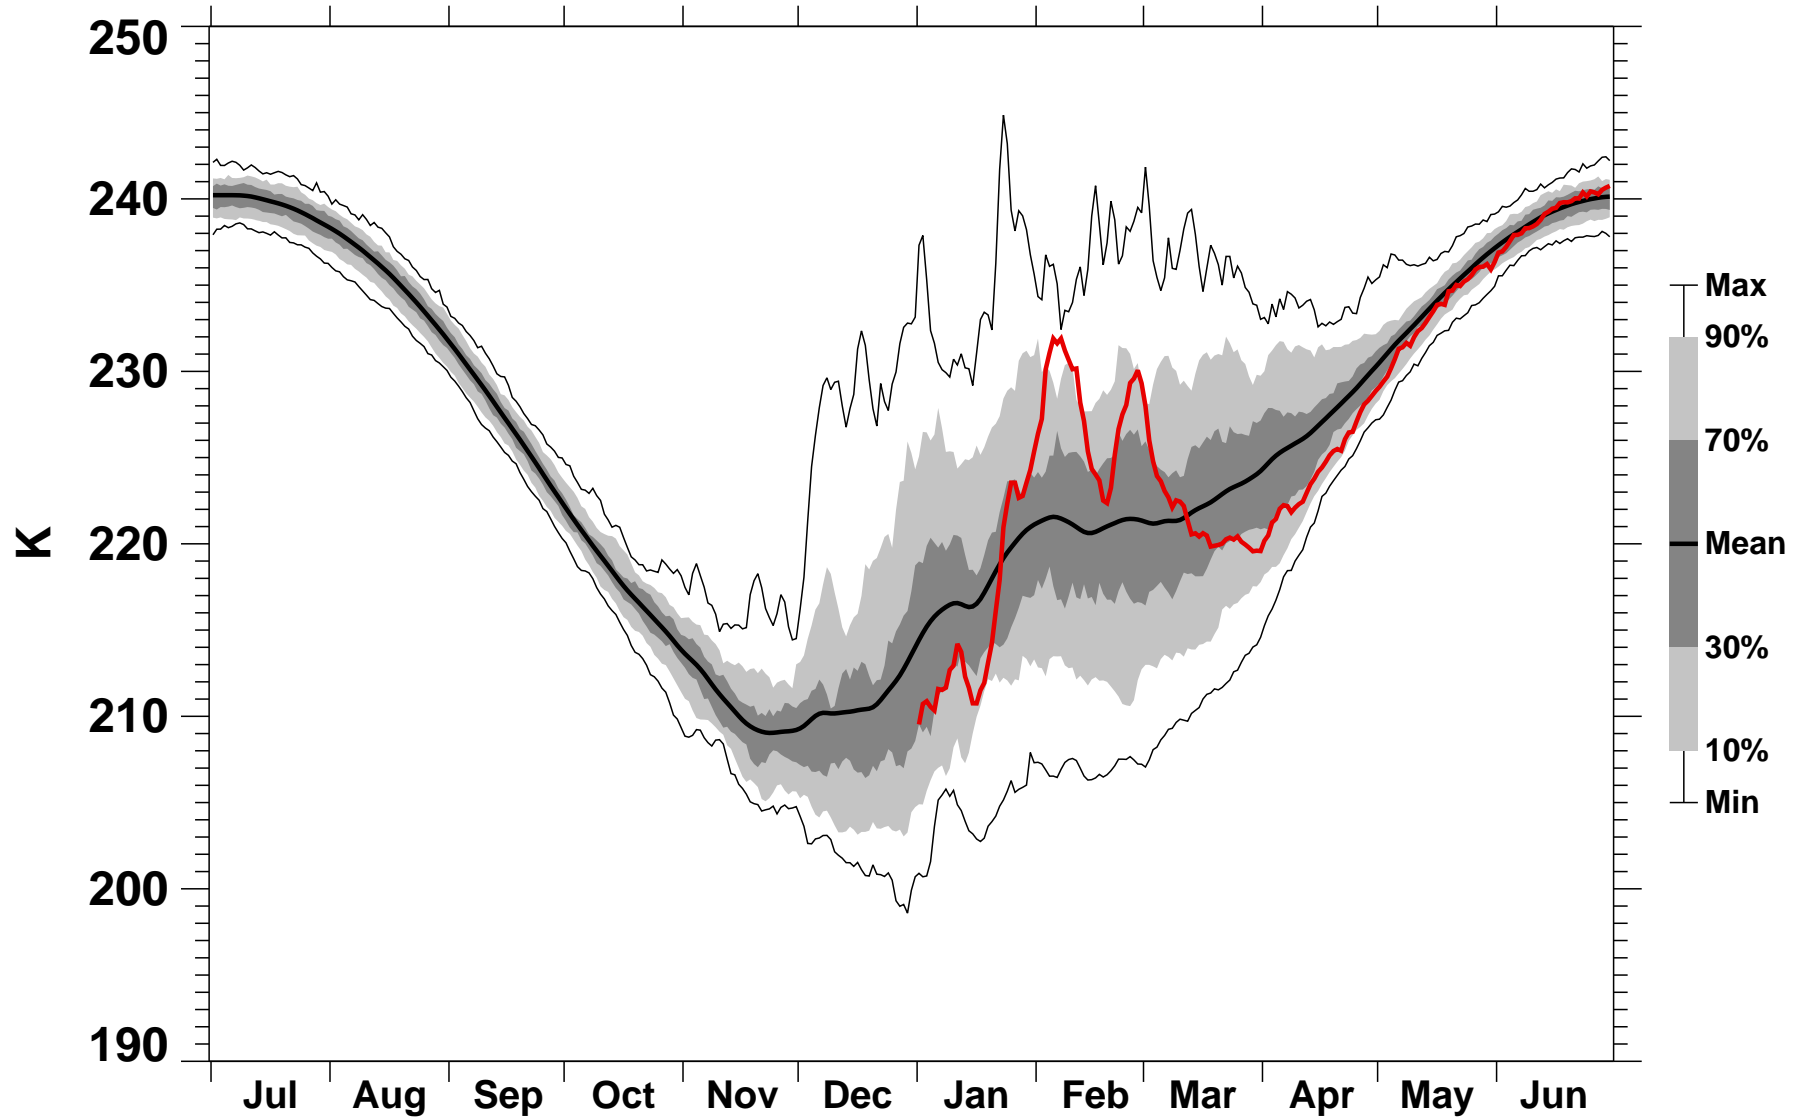

55-75°N Zonal Mean Temperature 10 hPa MERRA2

1978/1979–2022/2023

1978/1979