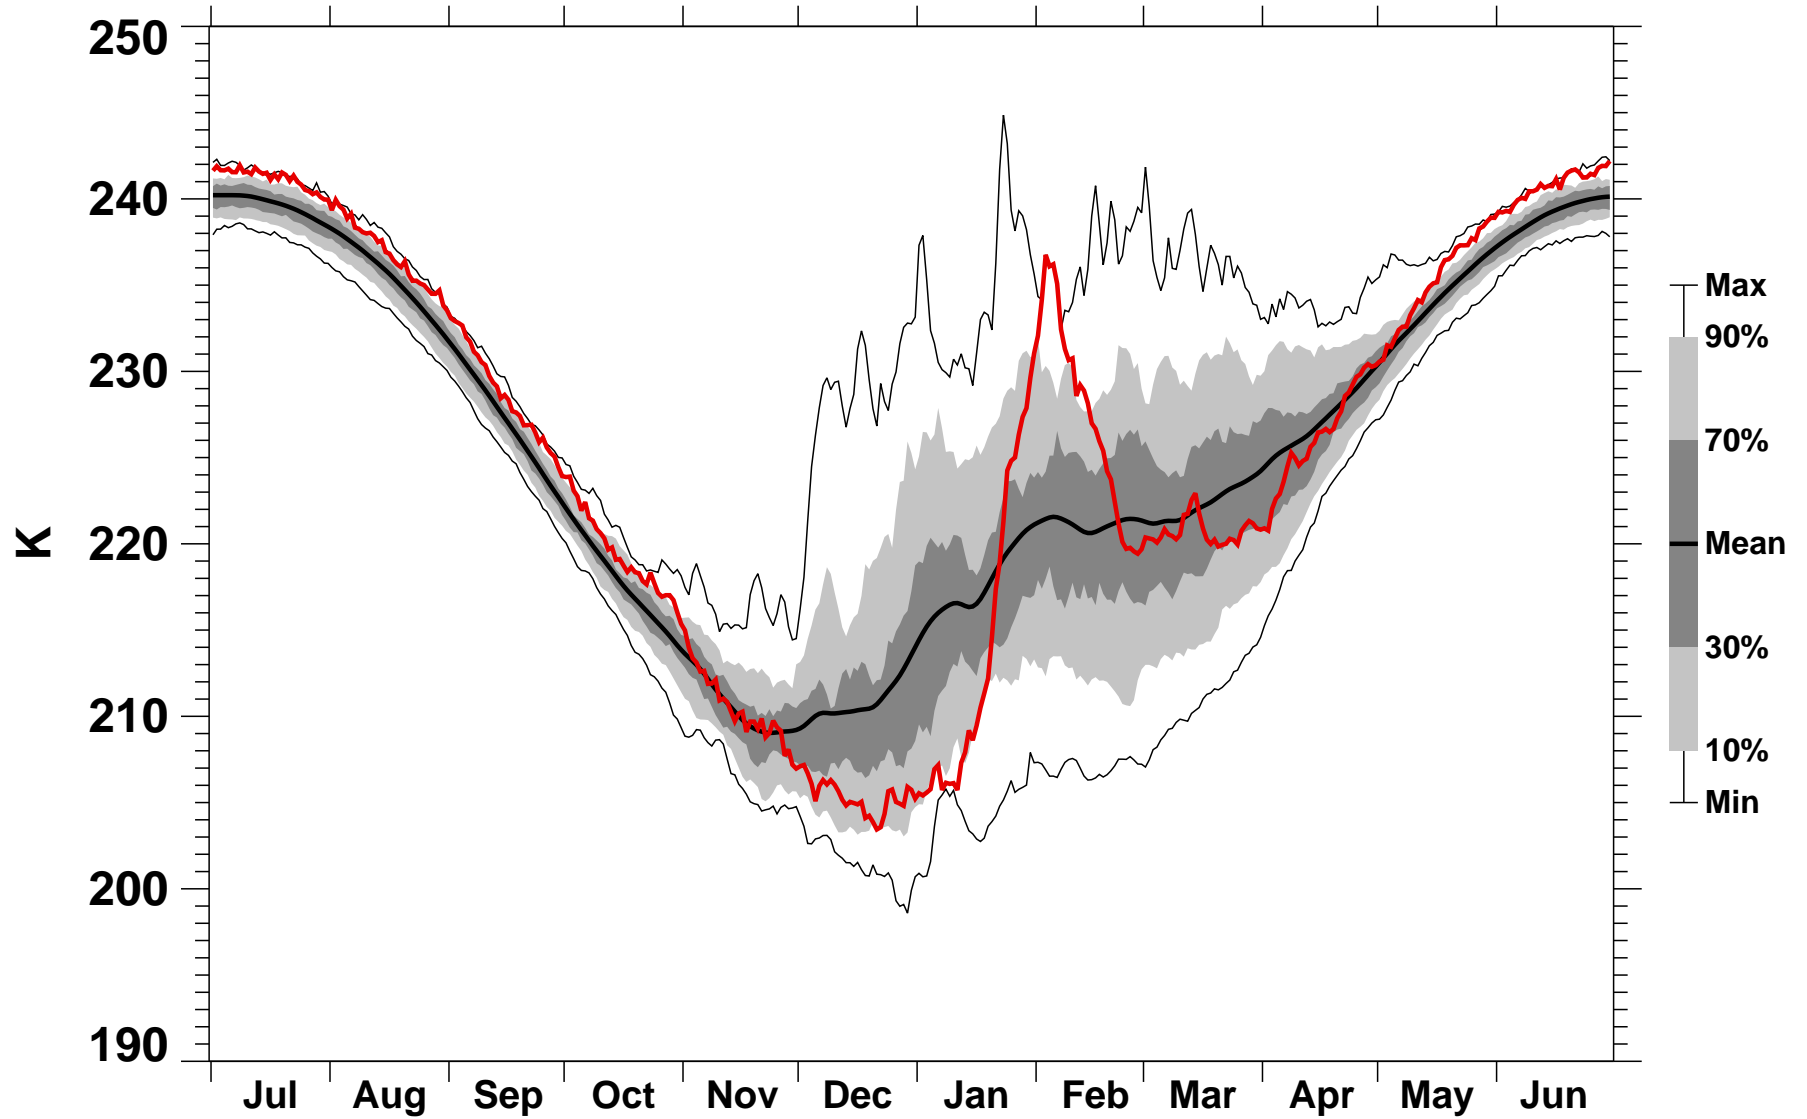

55-75°N Zonal Mean Temperature 10 hPa MERRA2

1978/1979-2022/2023

1980/1981