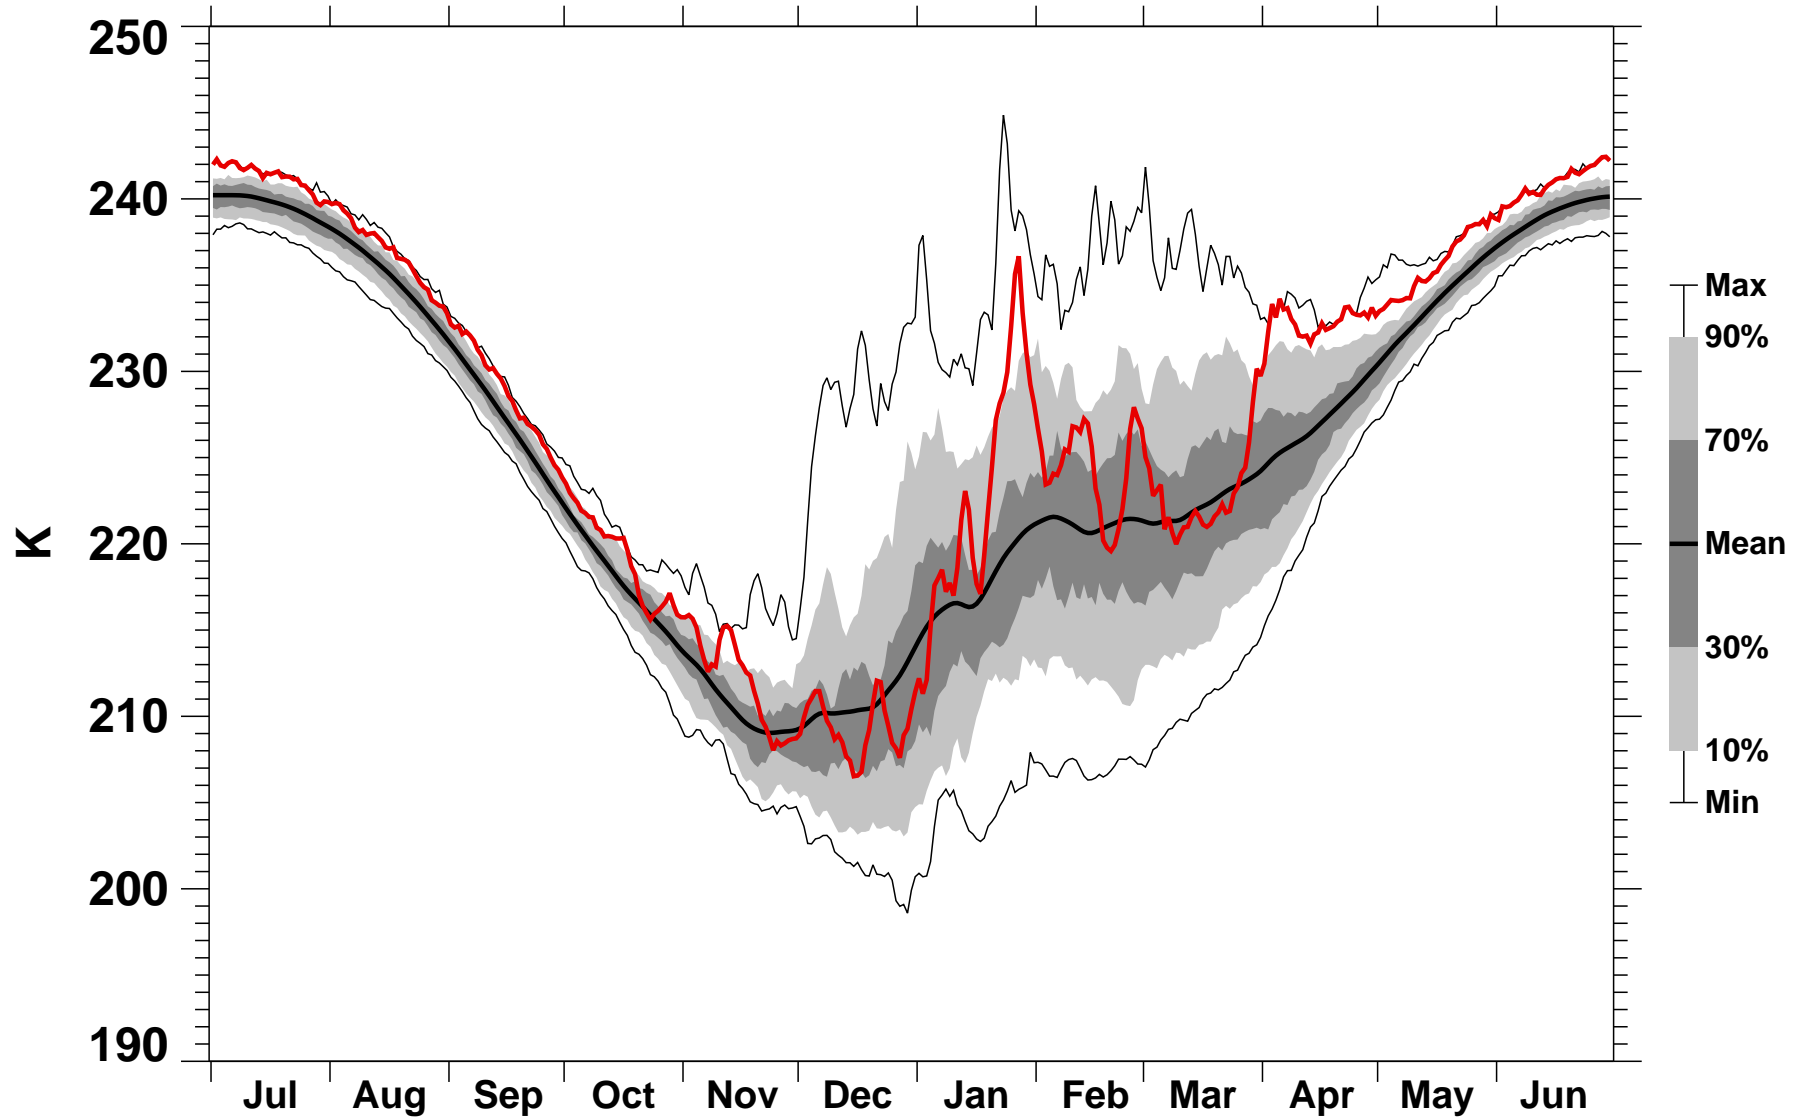

# 55-75°N Zonal Mean Temperature 10 hPa MERRA2

1978/1979–2022/2023

1981/1982